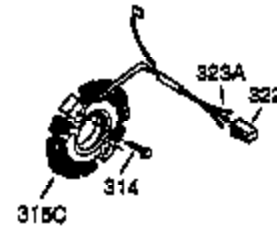

Ref #	Part Number	Qty	Description
5	30969	1	Extension Cap
62	650760	1	Screw, 8-32 x 3/8"
63	28545	1	Grommet
92	650880	1	Lock Washer
93	650881	1	Flywheel Nut
110A	35305	1	Ground Wire
129	650727	2	Screw, 5/16-18 x 1-3/4"
131A	650713	2	Screw, 5/16-18 x 5/8"
285	35985B	1	Starter Cup
287	29752	4	Nut & Lock Washer, 1/4-28
314	650873	1	Screw, 1/4-20 x 3/4"
323	611118	1	Terminal
355	590574	1	Starter Handle
390	590733	1	Rewind Starter
396	33329D	1	Electric Starter Motor (Optional)