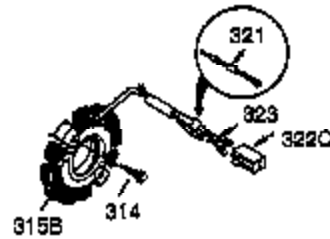

Ref #	Part Number	Qty	Description
5	30969	1	Extension Cap
62	650760	1	Screw, 8-32 x 3/8"
63	28545	1	Grommet
92	650880	1	Lock Washer
93	650881	1	Flywheel Nut
110A	35305	1	Ground Wire
129	650727	2	Screw, 5/16-18 x 1-3/4"
131A	650713	2	Screw, 5/16-18 x 5/8"
285	35985B	1	Starter Cup
287	29752	4	Nut & Lock Washer, 1/4-28
314	650873	1	Screw, 1/4-20 x 3/4"
323	611118	1	Terminal
355	590574	1	Starter Handle
390	590733	1	Rewind Starter
396	33329D	1	Electric Starter Motor (Optional)