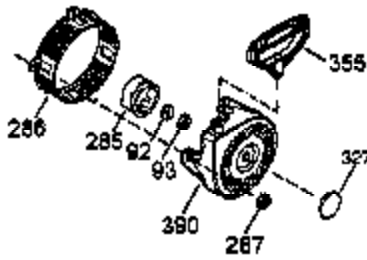

Ref #	Part Number	Qty	Description
5	30969	1	Extension Cap
62	650760	1	Screw, 8-32 x 3/8"
63	28545	1	Grommet
92	650880	1	Lock Washer
93	650881	1	Flywheel Nut
110A	35305	1	Ground Wire
129	650727	2	Screw, 5/16-18 x 1-3/4"
131A	650713	2	Screw, 5/16-18 x 5/8"
285	35985B	1	Starter Cup
287	29752	4	Nut & Lock Washer, 1/4-28
314	650873	1	Screw, 1/4-20 x 3/4"
323	611118	1	Terminal
355	590574	1	Starter Handle
390	590733	1	Rewind Starter
396	33329D	1	Electric Starter Motor (Optional)