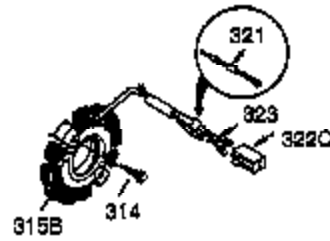

Ref #	Part Number	Qty	Description
5	30969	1	Extension Cap
62	650760	1	Screw, 8-32 x 3/8"
63	28545	1	Grommet
92	650880	1	Lock Washer
93	650881	1	Flywheel Nut
110A	35305	1	Ground Wire
129	650727	2	Screw, 5/16-18 x 1-3/4"
131A	650713	2	Screw, 5/16-18 x 5/8"
285	35985B	1	Starter Cup
287	29752	4	Nut & Lock Washer, 1/4-28
314	650873	1	Screw, 1/4-20 x 3/4"
323	611118	1	Terminal
327	35392	1	Logo Decal
355	590574	1	Starter Handle
390	590733	1	Rewind Starter
396	33329D	1	Electric Starter Motor (120 Volt)(Optional)