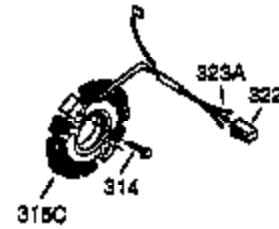

Ref #	Part Number	Qty	Description
5	30969	1	Extension Cap
62	650760	1	Screw, 8-32 x 3/8"
63	28545	1	Grommet
92	650880	1	Lock Washer
93	650881	1	Flywheel Nut
110A	35305	1	Ground Wire
129	650727	2	Screw, 5/16-18 x 1-3/4"
131A	650713	2	Screw, 5/16-18 x 5/8"
285	35985B	1	Starter Cup
287	29752	4	Nut & Lock Washer, 1/4-28
314	650873	1	Screw, 1/4-20 x 3/4"
323	611118	1	Terminal
327	35392	1	Logo Decal
355	590574	1	Starter Handle
390	590733	1	Rewind Starter
396	33329D	1	Electric Starter Motor (120 Volt)(Optional)