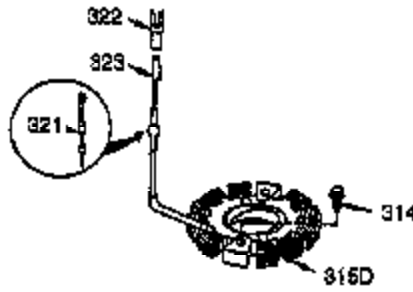

Ref #	Part Number	Qty	Description
5	30969	1	Extension Cap
62	650760	1	Screw, 8-32 x 3/8"
63	28545	1	Grommet
92	650880	1	Lock Washer
93	650881	1	Flywheel Nut
110A	35305	1	Ground Wire
129	650727	2	Screw, 5/16-18 x 1-3/4"
131A	650713	2	Screw, 5/16-18 x 5/8"
285	35985B	1	Starter Cup
287	29752	4	Nut & Lock Washer, 1/4-28
314	650873	1	Screw, 1/4-20 x 3/4"
323	611118	1	Terminal
327	35392	1	Logo Decal
355	590574	1	Starter Handle
390	590733	1	Rewind Starter
396	33329D	1	Electric Starter Motor (120 Volt)(Optional)