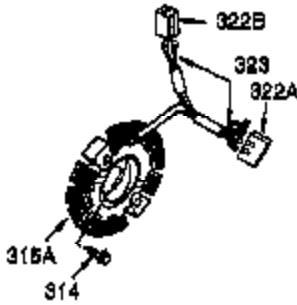

Ref #	Part Number	Qty	Description
62	650760	1	Screw, 8-32 x 3/8"
63	28545	1	Grommet
92	650880	1	Lock Washer
93	650881	1	Flywheel Nut
129	650727	4	Screw, 5/16-18 x 1-3/4"
131A	650713	2	Screw, 5/16-18 x 5/8"
285	35985A	1	Starter Cup
287	29752	4	Nut & Lock Washer, 1/4-28
327	35392	1	Starter Plug
355	590574	1	Starter Handle
390	590733	1	Recoil Starter
396	33329D	1	Electric Starter Motor (Optional)