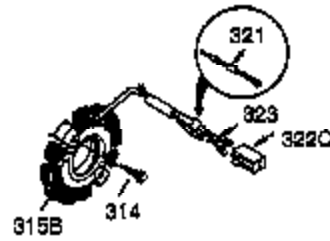

Ref #	Part Number	Qty	Description
62	650760	1	Screw, 8-32 x 3/8"
63	28545	1	Grommet
92	650880	1	Lock Washer
93	650881	1	Flywheel Nut
129	650727	4	Screw, 5/16-18 x 1-3/4"
131A	650713	2	Screw, 5/16-18 x 5/8"
285	35985A	1	Starter Cup
287	29752	4	Nut & Lock Washer, 1/4-28
327	35392	1	Starter Plug
355	590574	1	Starter Handle
390	590733	1	Recoil Starter
396	33329D	1	Electric Starter Motor (Optional)