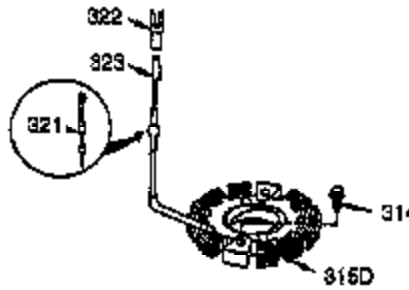

Ref #	Part Number	Qty	Description
62	650760	1	Screw, 8-32 x 3/8"
63	28545	1	Grommet
92	650880	1	Lock Washer
93	650881	1	Flywheel Nut
129	650727	4	Screw, 5/16-18 x 1-3/4"
131A	650713	2	Screw, 5/16-18 x 5/8"
285	35985A	1	Starter Cup
287	29752	4	Nut & Lock Washer, 1/4-28
327	35392	1	Starter Plug
355	590574	1	Starter Handle
390	590733	1	Recoil Starter
396	33329D	1	Electric Starter Motor (Optional)