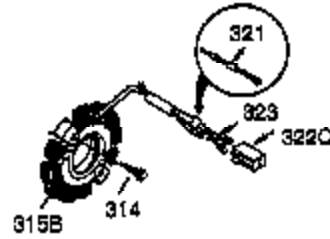

Ref #	Part Number	Qty	Description
62	650760	1	Screw, 8-32 x 3/8"
63	28545	1	Grommet
92	650880	1	Lock Washer
93	650881	1	Flywheel Nut
129	650727	4	Screw, 5/16-18 x 1-3/4"
131A	650713	2	Screw, 5/16-18 x 5/8"
285	35985A	1	Starter Cup
287	29752	4	Nut & Lock Washer, 1/4-28
327	35392	1	Starter Plug
355	590574	1	Starter Handle
396	33329D	1	Electric Starter Motor (Optional)