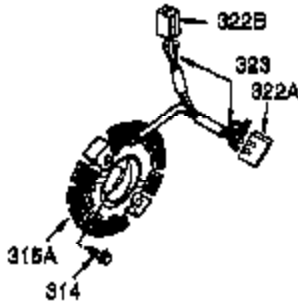

Ref #	Part Number	Qty	Description
62	650760	1	Screw, 8-32 x 3/8"
63	28545	1	Grommet
92	650880	1	Lock Washer
93	650881	1	Flywheel Nut
129	650727	4	Screw, 5/16-18 x 1-3/4"
131A	650713	2	Screw, 5/16-18 x 5/8"
285	35985A	1	Starter Cup
287	29752	4	Nut & Lock Washer, 1/4-28
327	35392	1	Starter Plug
355	590574	1	Starter Handle
396	33329D	1	Electric Starter Motor (Optional)