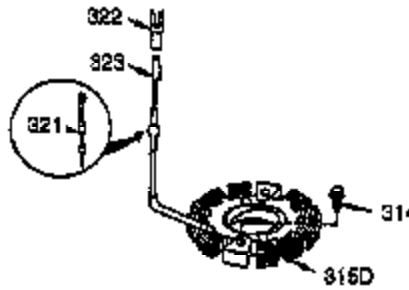

Ref #	Part Number	Qty	Description
62	650760	1	Screw, 8-32 x 3/8"
63	28545	1	Grommet
92	650880	1	Lock Washer
93	650881	1	Flywheel Nut
129	650727	4	Screw, 5/16-18 x 1-3/4"
131A	650713	2	Screw, 5/16-18 x 5/8"
285	35985A	1	Starter Cup
287	29752	4	Nut & Lock Washer, 1/4-28
327	35392	1	Starter Plug
355	590574	1	Starter Handle
396	33329D	1	Electric Starter Motor (Optional)