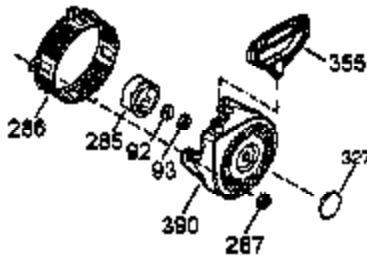

Ref #	Part Number	Qty	Description
62	650760	1	Screw, 8-32 x 3/8"
63	28545	1	Grommet
92	650880	1	Lock Washer
93	650881	1	Flywheel Nut
129	650727	4	Screw, 5/16-18 x 1-3/4"
131A	650713	2	Screw, 5/16-18 x 5/8"
285	35985A	1	Starter Cup
287	29752	4	Nut & Lock Washer, 1/4-28
327	35392	1	Starter Plug
355	590574	1	Starter Handle
396	33329D	1	Electric Starter Motor (Optional)