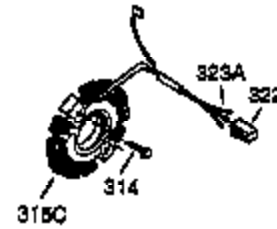

Ref #	Part Number	Qty	Description
62	650760	1	Screw, 8-32 x 3/8"
63	28545	1	Grommet
92	650880	1	Lock Washer
93	650881	1	Flywheel Nut
129	650727	4	Screw, 5/16-18 x 1-3/4"
131A	650713	2	Screw, 5/16-18 x 5/8"
285	35985A	1	Starter Cup
287	29752	4	Nut & Lock Washer, 1/4-28
327	35392	1	Starter Plug
355	590574	1	Starter Handle
396	33329D	1	Electric Starter Motor (Optional)