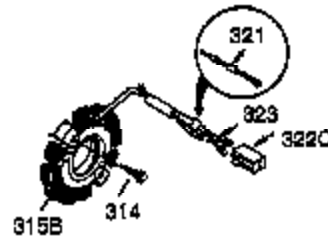

Ref #	Part Number	Qty	Description
5	30969	1	Extension Cap
62	650760	1	Screw, 8-32 x 3/8"
63	28545	1	Grommet
92	650880	1	Lock Washer
93	650881	1	Flywheel Nut
129	650727	2	Screw, 5/16-18 x 1-3/4"
131A	650713	2	Screw, 5/16-18 x 5/8"
264	650802	1	Screw, 1/4-20 x 5/8"
285	35985	1	Starter Cup
286	35446	1	Starter Screen
287	29752	4	Nut & Lock Washer, 1/4-28
306	35499	1	"O" Ring
314	650873	1	Screw, 1/4-20 X 3/4"
323	611118	1	Connector Body
327	35392	1	Starter Plug
355	590574	1	Starter Handle
370D	34414	1	Warning Decal
390	590672	1	Rewind Starter