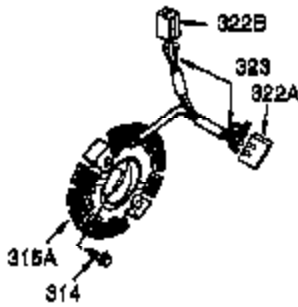

Ref #	Part Number	Qty	Description
5	30969	1	Extension Cap
62	650760	1	Screw, 8-32 x 3/8"
63	28545	1	Grommet
92	650880	1	Lock Washer
93	650881	1	Flywheel Nut
129	650727	2	Screw, 5/16-18 x 1-3/4"
131A	650713	2	Screw, 5/16-18 x 5/8"
264	650802	1	Screw, 1/4-20 x 5/8"
285	35985	1	Starter Cup
286	35446	1	Starter Screen
287	29752	4	Nut & Lock Washer, 1/4-28
306	35499	1	"O" Ring
314	650873	1	Screw, 1/4-20 X 3/4"
323	611118	1	Connector Body
327	35392	1	Starter Plug
355	590574	1	Starter Handle
370D	34414	1	Warning Decal
390	590672	1	Rewind Starter