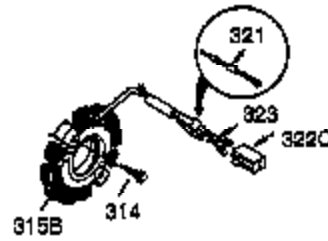

Ref #	Part Number	Qty	Description
5	30969	1	Extension Cap
62	650760	1	Screw, 8-32 x 3/8"
63	28545	1	Grommet
68	33356	1	Terminal
92	650880	1	Lock Washer
93	650881	1	Flywheel Nut
129	650727	2	Screw, 5/16-18 x 1-3/4"
131	650713	2	Screw, 5/16-18 x 5/8"
264	650802	1	Screw, 1/4-20 x 5/8"
285	35985A	1	Starter Cup
286	35446	1	Starter Screen
287	29752	4	Nut & Lock Washer, 1/4-28
306	35499	1	"O" Ring
314	650873	2	Screw, 1/4-20 x 3/4"
322	610921	1	Connector Body
322A	610824	1	Connector Body
323	610922	1	Terminal
327	35392	1	Starter Plug
355	590574	1	Starter Handle
390	590672	1	Rewind Starter
396	33329D	1	Electric Starter Motor (Optional)