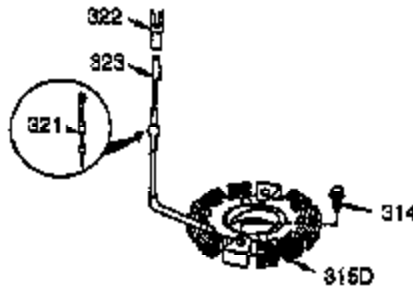

Ref #	Part Number	Qty	Description
5	30969	1	Extension Cap
62	650760	1	Screw, 8-32 x 3/8"
63	28545	1	Grommet
92	650880	1	Lock Washer
93	650881	1	Flywheel Nut
110A	35305	1	Wire Harness
129	650727	2	Screw, 5/16-18 x 1-3/4"
131A	650713	2	Screw, 5/16-18 x 5/8"
285	35985B	1	Starter Cup
287	29752	4	Nut & Lock Washer, 1/4-28
314	650873	1	Screw, 1/4-20 x 3/4"
323	611118	1	Connector Body
327	35392	1	Starter Plug
355	590574	1	Starter Handle
370D	36501	1	Primer Decal
390	590733	1	Rewind Starter
396	33329D	1	Electric Starter Motor (120 Volt)(Optional)