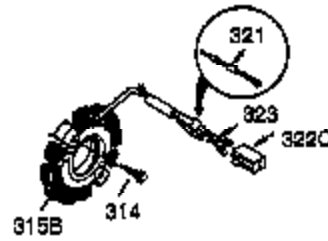

Ref #	Part Number	Qty	Description
290	29774	1	Fuel Line
291	30705	1	Fuel Line
292	26460	4	Fuel Line Clamp
295	35857	1	Fuel Shut-Off Valve
298	650665	2	Screw, 1/4-15 x 7/8"
300	34156A	1	Fuel Tank (Incl. 292 & 301)
301	35355	1	Fuel Cap
305	35554	1	Oil Fill Tube
307	35499	1	"O" Ring
308	35540	1	Fill Tube Clip
310	36205	1	Dipstick
314	650873	1	Screw, 1/4-20 x 3/4"
315	611111	1	Alternator Coil (18 Watt) (Incl. 323)
323	611118	1	Connector Body
325	29443	1	Wire Clip
328	35062	2	Ignition Key
329	610973	1	Terminal
335	35057A	1	Carburetor Cover
336	650765	1	Screw, 10-32 x 1/2"
338	28942	2	Screw, 10-32 x 3/8"
340	34155	1	Fuel Tank Bracket
341	34154	1	Fuel Tank Bracket
342	650561	1	Screw, 1/4-20 x 5/8"
350	570682	1	Primer Ass'y.
351	32180C	1	Primer Line
355	590574	1	Starter Handle
364	33377	1	Carburetor Cover Bracket
365	650767	2	Screw, 8-32 x 27/64"
370A	36261	1	Instruction Decal
370B	36534	1	Lubrication Decal
370C	34414	1	Warning Decal
370D	36501	1	Primer Decal
370	35077	1	Control Decal
380	632334A	1	Carburetor (Incl. 184)
390	590672	1	Rewind Starter
400	36450	1	* Gasket Set (Incl. items marked PK i n notes) Incl. part #'s 27272A (1), 27896A (2), 27915A (1), 29673 (1), 33263 (1), 33629 (1), 34689A (1), 35262 (1), 36448 (1)
420	730226	1	SAE 5W30 4-Cycle Engine Oil (Quart)