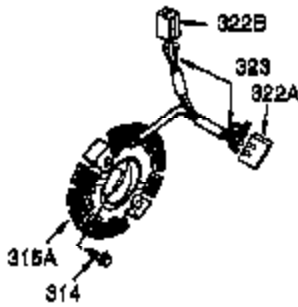

Ref #	Part Number	Qty	Description
5	30969	1	Extension Cap
62	650760	1	Screw, 8-32 x 3/8"
63	28545	1	Grommet
92	650880	1	Lock Washer
93	650881	1	Flywheel Nut
110A	35305	1	Ground Wire Ass'y.
129	650727	2	Screw, 5/16-18 x 1-3/4"
131A	650713	2	Screw, 5/16-18 x 5/8"
285	35985B	1	Starter Cup
287	29752	4	Nut & Lock Washer, 1/4-28
314	650873	1	Screw, 1/4-20 x 3/4"
323	611118	1	Terminal
327	35392	1	Starter Plug
355	590574	1	Starter Handle
390	590733	1	Rewind Starter
396	XXXXXX	1	Elec. Start. Motor Kit No. 143.88924 (Opt.)