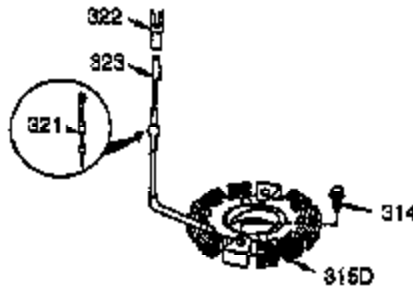

Ref #	Part Number	Qty	Description
5	30969	1	Extension Cap
62	650760	1	Screw, 8-32 x 3/8"
63	28545	1	Grommet
92	650880	1	Lock Washer
93	650881	1	Flywheel Nut
110A	35305	1	Ground Wire Ass'y.
129	650727	2	Screw, 5/16-18 x 1-3/4"
131A	650713	2	Screw, 5/16-18 x 5/8"
285	35985B	1	Starter Cup
287	29752	4	Nut & Lock Washer, 1/4-28
314	650873	1	Screw, 1/4-20 x 3/4"
323	611118	1	Terminal
327	35392	1	Starter Plug
355	590574	1	Starter Handle
390	590733	1	Rewind Starter
396	XXXXXX	1	Elec. Start. Motor Kit No. 143.88924 (Opt.)