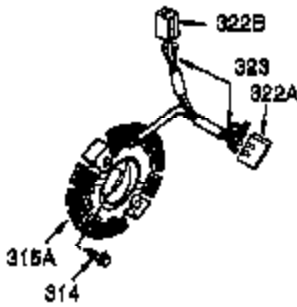

Ref #	Part Number	Qty	Description
5	30969	1	Extension Cap
62	650760	1	Screw, 8-32 x 3/8"
63	28545	1	Grommet
92	650880	1	Lock Washer
93	650881	1	Flywheel Nut
110A	35305	1	Ground Wire Ass'y.
129	650727	2	Screw, 5/16-18 x 1-3/4"
131A	650713	2	Screw, 5/16-18 x 5/8"
285	35985B	1	Starter Cup
287	29752	4	Nut & Lock Washer, 1/4-28
314	650873	1	Screw, 1/4-20 x 3/4"
323	611118	1	Terminal
327	35392	1	Starter Plug
355	590574	1	Starter Handle
390	590733	1	Rewind Starter
396	XXXXXX	1	Elec. Start. Motor Kit No. 143.88924 (Opt.)