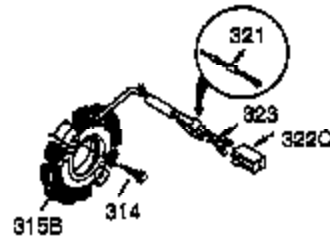

Ref #	Part Number	Qty	Description
5	30969	1	Extension Cap
62	650760	1	Screw, 8-32 x 3/8"
63	28545	1	Grommet
92	650880	1	Lock Washer
93	650881	1	Flywheel Nut
129	650727	2	Screw, 5/16-18 x 1-3/4"
131A	650713	2	Screw, 5/16-18 x 5/8"
264	650802	1	Screw, 1/4-20 x 5/8"
285	35985	1	Starter Cup
286	35446	1	Starter Screen
287	29752	4	Nut & Lock Washer, 1/4-28
306	35499	1	"O" Ring
314	650873	1	Screw, 1/4-20 x 3/4"
323	611118	1	Terminal
327	35392	1	Starter Plug
330	35305	1	Wire Harness (8.060")
355	590574	1	Starter Handle
370D	34414	1	Warning Decal
390	590672	1	Rewind Starter