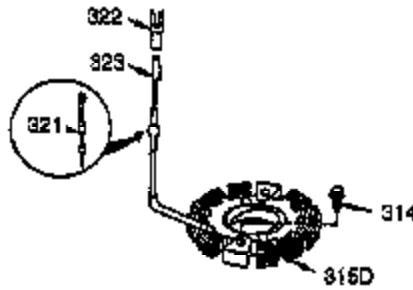

Ref #	Part Number	Qty	Description
5	30969	1	Extension Cap
62	650760	1	Screw, 8-32 x 3/8"
63	28545	1	Grommet
92	650880	1	Lock Washer
93	650881	1	Flywheel Nut
129	650727	2	Screw, 5/16-18 x 1-3/4"
131A	650713	2	Screw, 5/16-18 x 5/8"
264	650802	1	Screw, 1/4-20 x 5/8"
285	35985	1	Starter Cup
286	35446	1	Starter Screen
287	29752	4	Nut & Lock Washer, 1/4-28
306	35499	1	"O" Ring
314	650873	1	Screw, 1/4-20 x 3/4"
323	611118	1	Terminal
327	35392	1	Starter Plug
330	35305	1	Wire Harness (8.060")
355	590574	1	Starter Handle
370D	34414	1	Warning Decal
390	590672	1	Rewind Starter