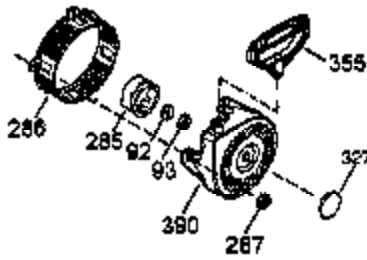

Ref #	Part Number	Qty	Description
5	30969	1	Extension Cap
62	650760	1	Screw, 8-32 x 3/8"
63	28545	1	Grommet
92	650880	1	Lock Washer
93	650881	1	Flywheel Nut
129	650727	2	Screw, 5/16-18 x 1-3/4"
131A	650713	2	Screw, 5/16-18 x 5/8"
264	650802	1	Screw, 1/4-20 x 5/8"
285	35985	1	Starter Cup
286	35446	1	Starter Screen
287	29752	4	Nut & Lock Washer, 1/4-28
306	35499	1	"O" Ring
314	650873	1	Screw, 1/4-20 x 3/4"
323	611118	1	Terminal
327	35392	1	Starter Plug
330	35305	1	Wire Harness (8.060")
355	590574	1	Starter Handle
370D	34414	1	Warning Decal
390	590672	1	Rewind Starter