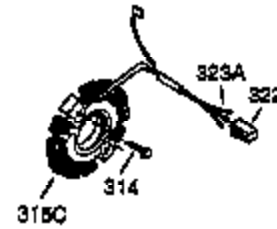

Ref #	Part Number	Qty	Description
5	30969	1	Extension Cap
62	650760	1	Screw, 8-32 x 3/8"
63	28545	1	Grommet
92	650880	1	Lock Washer
93	650881	1	Flywheel Nut
129	650727	2	Screw, 5/16-18 x 1-3/4"
131A	650713	2	Screw, 5/16-18 x 5/8"
264	650802	1	Screw, 1/4-20 x 5/8"
285	35985	1	Starter Cup
286	35446	1	Starter Screen
287	29752	4	Nut & Lock Washer, 1/4-28
306	35499	1	"O" Ring
314	650873	1	Screw, 1/4-20 x 3/4"
323	611118	1	Terminal
327	35392	1	Starter Plug
330	35305	1	Wire Harness (8.060")
355	590574	1	Starter Handle
370D	34414	1	Warning Decal
390	590672	1	Rewind Starter