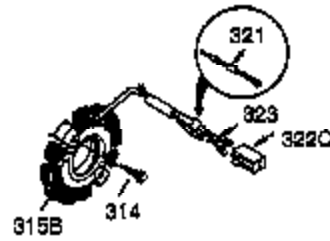

Ref #	Part Number	Qty	Description
5	30969	1	Extension Cap
62	650760	1	Screw, 8-32 x 3/8"
63	28545	1	Grommet
92	650880	1	Lock Washer
93	650881	1	Flywheel Nut
129	650727	2	Screw, 5/16-18 x 1-3/4"
131A	650713	2	Screw, 5/16-18 x 5/8"
264	650802	1	Screw, 1/4-20 x 5/8"
285	35985	1	Starter Cup
286	35446	1	Starter Screen
287	29752	4	Nut & Lock Washer, 1/4-28
306	35499	1	"O" Ring
314	650873	2	Screw, 1/4-20 x 3/4"
321	611161	1	Diode
322	611117	1	Connector Body
323	611118	1	Terminal
327	35392	1	Starter Plug
330	35305	1	Wire Harness (8.060")
355	590574	1	Starter Handle
370D	34414	1	Warning Decal
390	590672	1	Rewind Starter