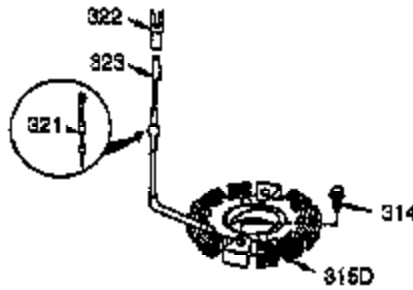

Ref #	Part Number	Qty	Description
5	30969	1	Extension Cap
62	650760	1	Screw, 8-32 x 3/8"
63	28545	1	Grommet
92	650880	1	Lock Washer
93	650881	1	Flywheel Nut
129	650727	2	Screw, 5/16-18 x 1-3/4"
131A	650713	2	Screw, 5/16-18 x 5/8"
264	650802	1	Screw, 1/4-20 x 5/8"
285	35985	1	Starter Cup
286	35446	1	Starter Screen
287	29752	4	Nut & Lock Washer, 1/4-28
306	35499	1	"O" Ring
314	650873	2	Screw, 1/4-20 x 3/4"
321	611161	1	Diode
322	611117	1	Connector Body
323	611118	1	Terminal
327	35392	1	Starter Plug
330	35305	1	Wire Harness (8.060")
355	590574	1	Starter Handle
370D	34414	1	Warning Decal
390	590672	1	Rewind Starter