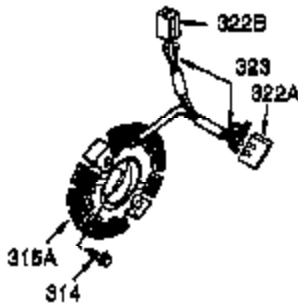

Ref #	Part Number	Qty	Description
5	30969	1	Extension Cap
62	650760	1	Screw, 8-32 x 3/8"
63	28545	1	Grommet
92	650880	1	Lock Washer
93	650881	1	Flywheel Nut
129	650727	2	Screw, 5/16-18 x 1-3/4"
131A	650713	2	Screw, 5/16-18 x 5/8"
264	650802	1	Screw, 1/4-20 x 5/8"
285	35985	1	Starter Cup
286	35446	1	Starter Screen
287	29752	4	Nut & Lock Washer, 1/4-28
306	35499	1	"O" Ring
314	650873	2	Screw, 1/4-20 x 3/4"
321	611161	1	Diode
322	611117	1	Connector Body
323	611118	1	Terminal
327	35392	1	Starter Plug
330	35305	1	Wire Harness (8.060")
355	590574	1	Starter Handle
370D	34414	1	Warning Decal
390	590672	1	Rewind Starter