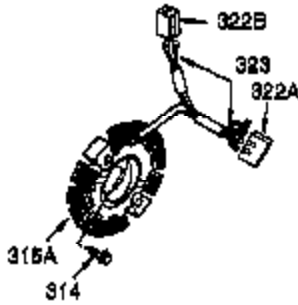

Ref #	Part Number	Qty	Description
5	30969	1	Extension Cap
62	650760	1	Screw, 8-32 x 3/8"
63	28545	1	Grommet
92	650880	1	Lock Washer
93	650881	1	Flywheel Nut
110A	35305	1	Ground Wire Ass'y.
129	650727	2	Screw, 5/16-18 x 1-3/4"
131A	650713	2	Screw, 5/16-18 x 5/8"
285	35985B	1	Starter Cup
287	29752	4	Nut & Lock Washer, 1/4-28
327	35392	1	Starter Plug
355	590574	1	Starter Handle
370D	35077	1	Instruction Decal
390	590733	1	Rewind Starter
396	33329D	1	Electric Starter Motor (Optional)