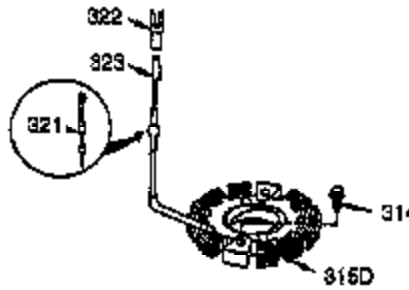

Ref #	Part Number	Qty	Description
5	30969	1	Extension Cap
62	650760	1	Screw, 8-32 x 3/8"
63	28545	1	Grommet
92	650880	1	Lock Washer
93	650881	1	Flywheel Nut
110A	35305	1	Ground Wire Ass'y.
129	650727	2	Screw, 5/16-18 x 1-3/4"
131A	650713	2	Screw, 5/16-18 x 5/8"
285	35985B	1	Starter Cup
287	29752	4	Nut & Lock Washer, 1/4-28
327	35392	1	Starter Plug
355	590574	1	Starter Handle
370D	35077	1	Instruction Decal
390	590733	1	Rewind Starter
396	33329D	1	Electric Starter Motor (Optional)