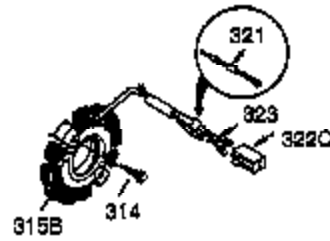

Ref #	Part Number	Qty	Description
5	30969	1	Extension Cap
62	650760	1	Screw, 8-32 x 3/8"
63	28545	1	Grommet
92	650880	1	Lock Washer
93	650881	1	Flywheel Nut
110A	35305	1	Ground Wire Ass'y.
129	650727	2	Screw, 5/16-18 x 1-3/4"
131A	650713	2	Screw, 5/16-18 x 5/8"
285	35985B	1	Starter Cup
287	29752	4	Nut & Lock Washer, 1/4-28
327	35392	1	Starter Plug
355	590574	1	Starter Handle
370D	35077	1	Instruction Decal
390	590733	1	Rewind Starter
396	33329D	1	Electric Starter Motor (Optional)