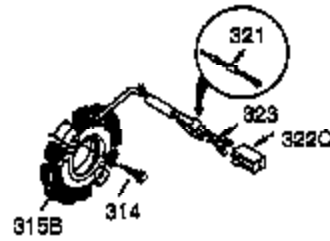

Ref #	Part Number	Qty	Description
5	30969	1	Extension Cap
62	650760	1	Screw, 8-32 x 3/8"
63	28545	1	Grommet
92	650880	1	Lock Washer
93	650881	1	Flywheel Nut
110A	35305	1	Ground Wire
129	650727	2	Screw, 5/16-18 x 1-3/4"
131A	650713	2	Screw, 5/16-18 x 5/8"
264	650802	1	Screw, 1/4-20 x 5/8"
285	35985	1	Starter Cup
286	35446	1	Starter Screen
287	29752	4	Nut & Lock Washer, 1/4-28
306	35499	1	"O" Ring
314	650873	1	Screw, 1/4-20 x 3/4"
323	611118	1	Terminal
327	35392	1	Starter Plug
355	590574	1	Starter Handle
370D	34414	1	Warning Decal
390	590672	1	Rewind Starter