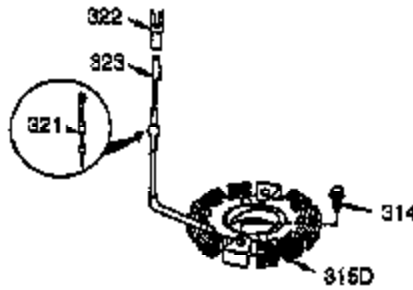

Ref #	Part Number	Qty	Description
5	30969	1	Extension Cap
62	650760	1	Screw, 8-32 x 3/8"
63	28545	1	Grommet
92	650880	1	Lock Washer
93	650881	1	Flywheel Nut
110A	35305	1	Ground Wire
129	650727	2	Screw, 5/16-18 x 1-3/4"
131A	650713	2	Screw, 5/16-18 x 5/8"
264	650802	1	Screw, 1/4-20 x 5/8"
285	35985	1	Starter Cup
286	35446	1	Starter Screen
287	29752	4	Nut & Lock Washer, 1/4-28
306	35499	1	"O" Ring
314	650873	1	Screw, 1/4-20 x 3/4"
323	611118	1	Terminal
327	35392	1	Starter Plug
355	590574	1	Starter Handle
370D	34414	1	Warning Decal
390	590672	1	Rewind Starter