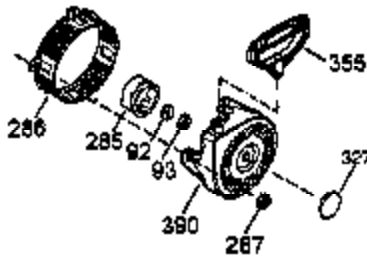

Ref #	Part Number	Qty	Description
5	30969	1	Extension Cap
62	650760	1	Screw, 8-32 x 3/8"
63	28545	1	Grommet
92	650880	1	Lock Washer
93	650881	1	Flywheel Nut
110A	35305	1	Ground Wire
129	650727	2	Screw, 5/16-18 x 1-3/4"
131A	650713	2	Screw, 5/16-18 x 5/8"
264	650802	1	Screw, 1/4-20 x 5/8"
285	35985	1	Starter Cup
286	35446	1	Starter Screen
287	29752	4	Nut & Lock Washer, 1/4-28
306	35499	1	"O" Ring
314	650873	1	Screw, 1/4-20 x 3/4"
323	611118	1	Terminal
327	35392	1	Starter Plug
355	590574	1	Starter Handle
370D	34414	1	Warning Decal
390	590672	1	Rewind Starter