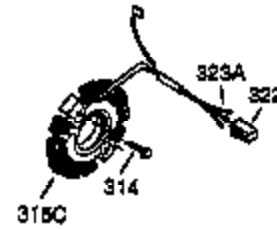

Ref #	Part Number	Qty	Description
5	30969	1	Extension Cap
62	650760	1	Screw, 8-32 x 3/8"
63	28545	1	Grommet
92	650880	1	Lock Washer
93	650881	1	Flywheel Nut
110A	35305	1	Ground Wire
129	650727	2	Screw, 5/16-18 x 1-3/4"
131A	650713	2	Screw, 5/16-18 x 5/8"
264	650802	1	Screw, 1/4-20 x 5/8"
285	35985	1	Starter Cup
286	35446	1	Starter Screen
287	29752	4	Nut & Lock Washer, 1/4-28
306	35499	1	"O" Ring
314	650873	1	Screw, 1/4-20 x 3/4"
323	611118	1	Terminal
327	35392	1	Starter Plug
355	590574	1	Starter Handle
370D	34414	1	Warning Decal
390	590672	1	Rewind Starter