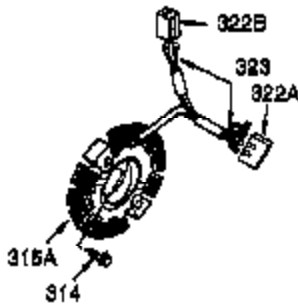

Ref #	Part Number	Qty	Description
5	30969	1	Extension Cap
62	650760	1	Screw, 8-32 x 3/8"
63	28545	1	Grommet
92	650880	1	Lock Washer
93	650881	1	Flywheel Nut
110A	35305	1	Ground Wire
129	650727	2	Screw, 5/16-18 x 1-3/4"
131A	650713	2	Screw, 5/16-18 x 5/8"
264	650802	1	Screw, 1/4-20 x 5/8"
285	35985	1	Starter Cup
286	35446	1	Starter Screen
287	29752	4	Nut & Lock Washer, 1/4-28
306	35499	1	"O" Ring
314	650873	1	Screw, 1/4-20 x 3/4"
323	611118	1	Terminal
327	35392	1	Starter Plug
355	590574	1	Starter Handle
370D	34414	1	Warning Decal
390	590672	1	Rewind Starter