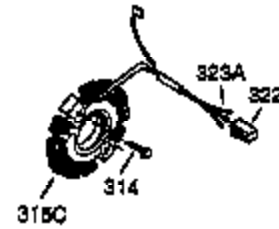

Ref #	Part Number	Qty	Description
62	650760	1	Screw, 8-32 x 3/8"
63	28545	1	Grommet
92	650880	1	Lock Washer
93	650881	1	Flywheel Nut
129	650727	2	Screw, 5/16-18 x 1-3/4"
131A	650713	2	Screw, 5/16-18 x 5/8"
264	650802	1	Screw, 1/4-20 x 5/8"
285	35985	1	Starter Cup
286	35446	1	Starter Screen
287	29752	4	Nut & Lock Washer, 1/4-28
306	35499	1	"O" Ring
327	35392	1	Starter Plug
355	590574	1	Starter Handle
390	590672	1	Rewind Starter