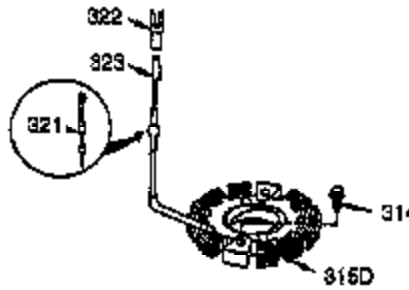

Ref #	Part Number	Qty	Description
5	30969	1	Extension Cap
62	650760	1	Screw, 8-32 x 3/8"
63	28545	1	Grommet
92	650880	1	Lock Washer
93	650881	1	Flywheel Nut
129	650727	2	Screw, 5/16-18 x 1-3/4"
131A	650713	2	Screw, 5/16-18 x 5/8"
285	35985B	1	Starter Cup
287	29752	4	Nut & Lock Washer, 1/4-28
314	650873	1	Screw, 1/4-20 x 3/4"
323	611118	1	Terminal
327	35392	1	Starter Plug
355	590574	1	Starter Handle
390	590733	1	Rewind Starter
396	33329D	1	Electric Starter Motor (Optional)