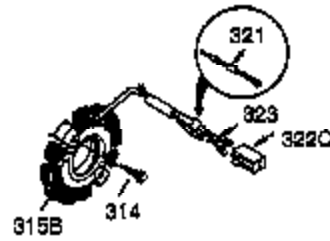

Ref #	Part Number	Qty	Description
5	30969	1	Extension Cap
62	650760	1	Screw, 8-32 x 3/8"
63	28545	1	Grommet
92	650880	1	Lock Washer
93	650881	1	Flywheel Nut
129	650727	2	Screw, 5/16-18 x 1-3/4"
131A	650713	2	Screw, 5/16-18 x 5/8"
285	35985B	1	Starter Cup
287	29752	4	Nut & Lock Washer, 1/4-28
314	650873	1	Screw, 1/4-20 x 3/4"
323	611118	1	Terminal
327	35392	1	Starter Plug
355	590574	1	Starter Handle
390	590733	1	Rewind Starter
396	33329D	1	Electric Starter Motor (Optional)