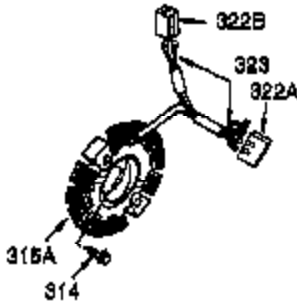

Ref #	Part Number	Qty	Description
5	30969	1	Extension Cap
62	650760	1	Screw, 8-32 x 3/8"
63	28545	1	Grommet
92	650880	1	Lock Washer
93	650881	1	Flywheel Nut
129	650727	2	Screw, 5/16-18 x 1-3/4"
131A	650713	2	Screw, 5/16-18 x 5/8"
285	35985B	1	Starter Cup
287	29752	4	Nut & Lock Washer, 1/4-28
314	650873	1	Screw, 1/4-20 x 3/4"
323	611118	1	Terminal
327	35392	1	Starter Plug
355	590574	1	Starter Handle
390	590733	1	Rewind Starter
396	33329D	1	Electric Starter Motor (120 Volt) (Optional)