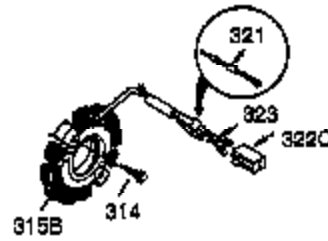

Ref #	Part Number	Qty	Description
5	30969	1	Extension Cap
62	650760	1	Screw, 8-32 x 3/8"
63	28545	1	Grommet
92	650880	1	Lock Washer
93	650881	1	Flywheel Nut
129	650727	2	Screw, 5/16-18 x 1-3/4"
131A	650713	2	Screw, 5/16-18 x 5/8"
285	35985A	1	Starter Cup
286	35446	1	Starter Screen
287	29752	4	Nut & Lock Washer, 1/4-28
314	650873	1	Screw, 1/4-20 x 3/4"
323	611118	1	Terminal
327	35392	1	Starter Plug
355	590574	1	Starter Handle
390	590672	1	Rewind Starter
396	33329D	1	Electric Starter Motor (120 Volt) (Optional)