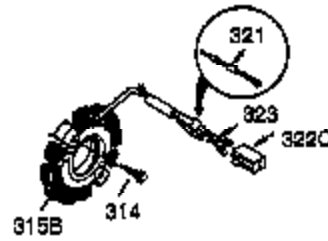

Ref #	Part Number	Qty	Description
5	30969	1	Extension Cap
62	650760	1	Screw, 8-32 x 3/8"
63	28545	1	Grommet
92	650880	1	Lock Washer
93	650881	1	Flywheel Nut
129	650727	2	Screw, 5/16-18 x 1-3/4"
131A	650713	2	Screw, 5/16-18 x 5/8"
264	650802	1	Screw, 1/4-20 x 5/8"
285	35985A	1	Starter Cup
286	35446	1	Starter Screen
287	29752	4	Nut & Lock Washer, 1/4-28
306	35499	1	"O" Ring
327	35392	1	Starter Plug
355	590574	1	Starter Handle
361	30063	2	Screw, Torx T-30, 1/4-20 x 1/2"
362	32450B	1	Extension Cord
390	590672	1	Rewind Starter
396	33329D	1	Electric Starter Motor (120 Volt)