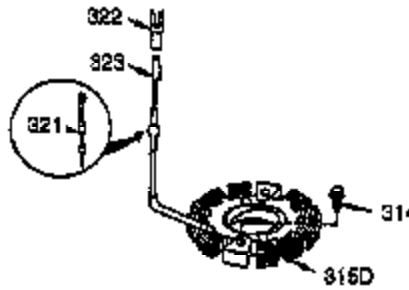

Ref #	Part Number	Qty	Description
62	650760	1	Screw, 8-32 x 3/8"
63	28545	1	Grommet
72A	9556	1	Oil Drain Plug
92	650880	1	Lock Washer
93	650881	1	Flywheel Nut
110A	35305	1	Ground Wire
129	650727	2	Screw, 5/16-18 x 1-3/4"
131A	650713	2	Screw, 5/16-18 x 5/8"
264	650802	1	Screw, 1/4-20 x 5/8"
285	35985	1	Starter Cup
286	35446	1	Starter Screen
287	29752	4	Nut & Lock Washer, 1/4-28
306	35499	1	"O" Ring
314	650873	2	Screw, 1/4-20 x 3/4"
322	610823	1	Connector
323	610822	1	Terminal
327	35392	1	Starter Plug
355	590574	1	Starter Handle
370D	34414	1	Warning Decal
390	590672	1	Rewind Starter