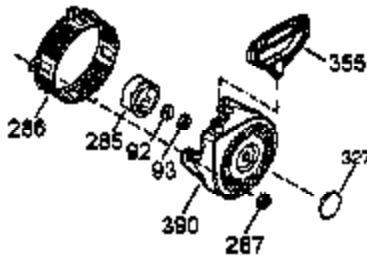

Ref #	Part Number	Qty	Description
62	650760	1	Screw, 8-32 x 3/8"
63	28545	1	Grommet
72A	9556	1	Oil Drain Plug
92	650880	1	Lock Washer
93	650881	1	Flywheel Nut
110A	35305	1	Ground Wire
129	650727	2	Screw, 5/16-18 x 1-3/4"
131A	650713	2	Screw, 5/16-18 x 5/8"
264	650802	1	Screw, 1/4-20 x 5/8"
285	35985	1	Starter Cup
286	35446	1	Starter Screen
287	29752	4	Nut & Lock Washer, 1/4-28
306	35499	1	"O" Ring
314	650873	2	Screw, 1/4-20 x 3/4"
322	610823	1	Connector
323	610822	1	Terminal
327	35392	1	Starter Plug
355	590574	1	Starter Handle
370D	34414	1	Warning Decal
390	590672	1	Rewind Starter