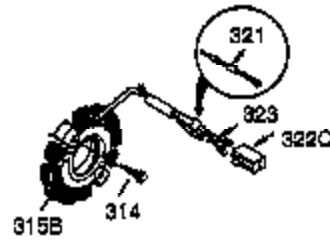

Ref #	Part Number	Qty	Description
62	650760	1	Screw, 8-32 x 3/8"
63	28545	1	Grommet
72A	9556	1	Oil Drain Plug
92	650880	1	Lock Washer
93	650881	1	Flywheel Nut
110A	35305	1	Ground Wire
129	650727	2	Screw, 5/16-18 x 1-3/4"
131A	650713	2	Screw, 5/16-18 x 5/8"
264	650802	1	Screw, 1/4-20 x 5/8"
285	35985	1	Starter Cup
286	35446	1	Starter Screen
287	29752	4	Nut & Lock Washer, 1/4-28
306	35499	1	"O" Ring
314	650873	2	Screw, 1/4-20 x 3/4"
322	610823	1	Connector
323	610822	1	Terminal
327	35392	1	Starter Plug
355	590574	1	Starter Handle
370D	34414	1	Warning Decal
390	590672	1	Rewind Starter