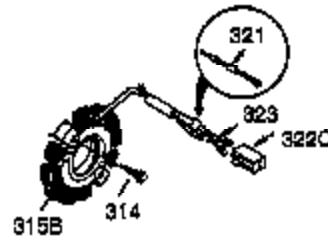

Ref #	Part Number	Qty	Description
5	30969	1	Extension Cap
62	650760	1	Screw, 8-32 x 3/8"
63	28545	1	Grommet
92	650880	1	Lock Washer
93	650881	1	Flywheel Nut
129	650727	2	Screw, 5/16-18 x 1-3/4"
131A	650713	2	Screw, 5/16-18 x 5/8"
264	650802	1	Screw, 1/4-20 x 5/8"
285	35985A	1	Starter Cup
286	35446	1	Starter Screen
287	29752	4	Nut & Lock Washer, 1/4-28
306	35499	1	"O" Ring
314	650873	1	Screw, 1/4-20 3/4"
323	611118	1	Terminal
327	35392	1	Starter Plug
355	590574	1	Starter Handle
390	590672	1	Rewind Starter