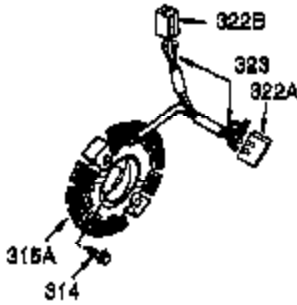

Ref #	Part Number	Qty	Description
5	30969	1	Extension Cap
62	650760	1	Screw, 8-32 x 3/8"
63	28545	1	Grommet
92	650880	1	Lock Washer
93	650881	1	Flywheel Nut
129	650727	2	Screw, 5/16-18 x 1-3/4"
131A	650713	2	Screw, 5/16-18 x 5/8"
264	650802	1	Screw, 1/4-20 x 5/8"
285	35985	1	Starter Cup
286	35446	1	Starter Screen
287	29752	4	Nut & Lock Washer, 1/4-28
306	35499	1	"O" Ring
314	650873	1	Screw, 1/4-20 x 3/4"
323	611118	1	Terminal
327	35392	1	Starter Plug
355	590574	1	Starter Handle
390	590672	1	Rewind Starter