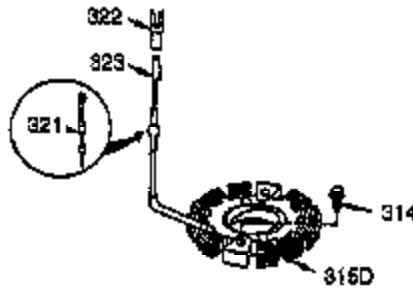

Ref #	Part Number	Qty	Description
5	30969	1	Extension Cap
62	650760	1	Screw, 8-32 x 3/8"
63	28545	1	Grommet
92	650880	1	Lock Washer
93	650881	1	Flywheel Nut
129	650727	2	Screw, 5/16-18 x 1-3/4"
131A	650713	2	Screw, 5/16-18 x 5/8"
264	650802	1	Screw, 1/4-20 x 5/8"
285	35985	1	Starter Cup
286	35446	1	Starter Screen
287	29752	4	Nut & Lock Washer, 1/4-28
306	35499	1	"O" Ring
314	650873	1	Screw, 1/4-20 x 3/4"
323	611118	1	Terminal
327	35392	1	Starter Plug
355	590574	1	Starter Handle
390	590672	1	Rewind Starter