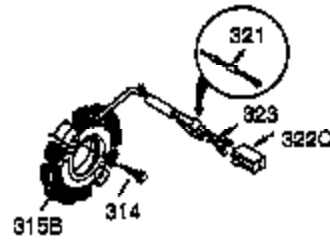

Ref #	Part Number	Qty	Description
5	30969	1	Extension Cap
62	650760	1	Screw, 8-32 x 3/8"
63	28545	1	Grommet
92	650880	1	Lock Washer
93	650881	1	Flywheel Nut
129	650727	2	Screw, 5/16-18 x 1-3/4"
131A	650713	2	Screw, 5/16-18 x 5/8"
264	650802	1	Screw, 1/4-20 x 5/8"
285	35985	1	Starter Cup
286	35446	1	Starter Screen
287	29752	4	Nut & Lock Washer, 1/4-28
306	35499	1	"O" Ring
314	650873	1	Screw, 1/4-20 x 3/4"
323	611118	1	Terminal
327	35392	1	Starter Plug
355	590574	1	Starter Handle
390	590672	1	Rewind Starter