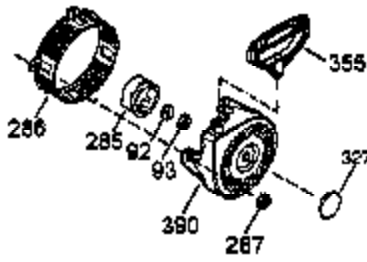

Ref #	Part Number	Qty	Description
5	30969	1	Extension Cap
62	650760	1	Screw, 8-32 x 3/8"
63	28545	1	Grommet
92	650880	1	Lock Washer
93	650881	1	Flywheel Nut
129	650727	2	Screw, 5/16-18 x 1-3/4"
131A	650713	2	Screw, 5/16-18 x 5/8"
264	650802	1	Screw, 1/4-20 x 5/8"
285	35985	1	Starter Cup
286	35446	1	Starter Screen
287	29752	4	Nut & Lock Washer, 1/4-28
306	35499	1	"O" Ring
314	650873	1	Screw, 1/4-20 x 3/4"
323	611118	1	Terminal
327	35392	1	Starter Plug
355	590574	1	Starter Handle
390	590672	1	Rewind Starter