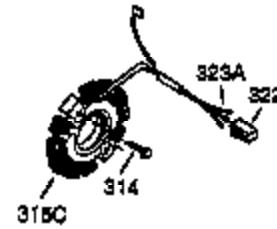

Ref #	Part Number	Qty	Description
5	30969	1	Extension Cap
62	650760	1	Screw, 8-32 x 3/8"
63	28545	1	Grommet
92	650880	1	Lock Washer
93	650881	1	Flywheel Nut
129	650727	2	Screw, 5/16-18 x 1-3/4"
131A	650713	2	Screw, 5/16-18 x 5/8"
264	650802	1	Screw, 1/4-20 x 5/8"
285	35985	1	Starter Cup
286	35446	1	Starter Screen
287	29752	4	Nut & Lock Washer, 1/4-28
306	35499	1	"O" Ring
314	650873	1	Screw, 1/4-20 x 3/4"
323	611118	1	Terminal
327	35392	1	Starter Plug
355	590574	1	Starter Handle
390	590672	1	Rewind Starter