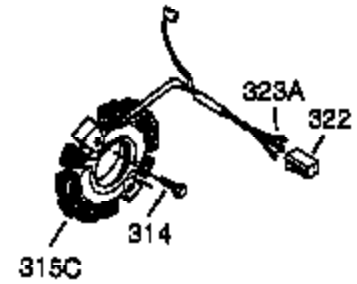

Ref #	Part Number	Qty	Description
5	30969	1	Extension Cap
62	650760	1	Screw, 8-32 x 3/8"
63	28545	1	Grommet
92	650880	1	Lock Washer
93	650881	1	Flywheel Nut
129	650727	2	Screw, 5/16-18 x 1-3/4"
131A	650713	2	Screw, 5/16-18 x 5/8"
131	650694A	3	Screw, 5/16-18 x 2"
285	35985A	1	Starter Cup
286	35446	1	Starter Screen
287	29752	4	Nut & Lock Washer, 1/4-28
314	650873	1	Screw, 1/4-20 x 3/4"
323	611118	1	Terminal
327	35392	1	Starter Plug
355	590574	1	Starter Handle
390	590672	1	Rewind Starter