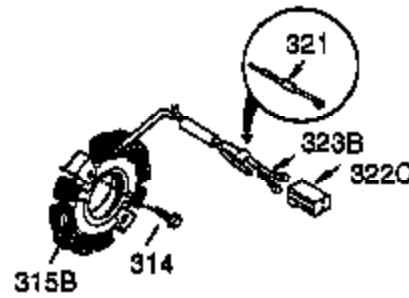

Ref #	Part Number	Qty	Description
5	30969	1	Extension Cap
62	650760	1	Screw, 8-32 x 3/8"
63	28545	1	Grommet
92	650880	1	Lock Washer
93	650881	1	Flywheel Nut
129	650727	2	Screw, 5/16-18 x 1-3/4"
131A	650713	2	Screw, 5/16-18 x 5/8"
131	650694A	3	Screw, 5/16-18 x 2"
285	35985A	1	Starter Cup
286	35446	1	Starter Screen
287	29752	4	Nut & Lock Washer, 1/4-28
314	650873	1	Screw, 1/4-20 x 3/4"
323	611118	1	Terminal
327	35392	1	Starter Plug
355	590574	1	Starter Handle
390	590672	1	Rewind Starter