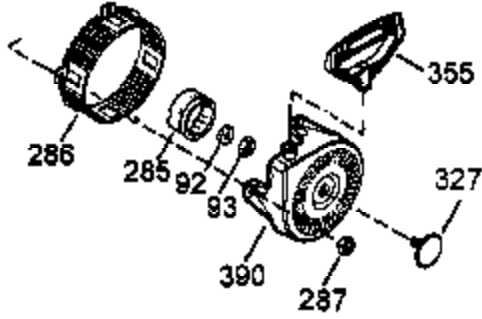

Ref #	Part Number	Qty	Description
5	30969	1	Extension Cap
62	650760	1	Screw, 8-32 x 3/8"
63	28545	1	Grommet
92	650880	1	Lock Washer
93	650881	1	Flywheel Nut
129	650727	2	Screw, 5/16-18 x 1-3/4"
131A	650713	2	Screw, 5/16-18 x 5/8"
131	650694A	3	Screw, 5/16-18 x 2"
285	35985A	1	Starter Cup
286	35446	1	Starter Screen
287	29752	4	Nut & Lock Washer, 1/4-28
314	650873	1	Screw, 1/4-20 x 3/4"
323	611118	1	Terminal
327	35392	1	Starter Plug
355	590574	1	Starter Handle
390	590672	1	Rewind Starter