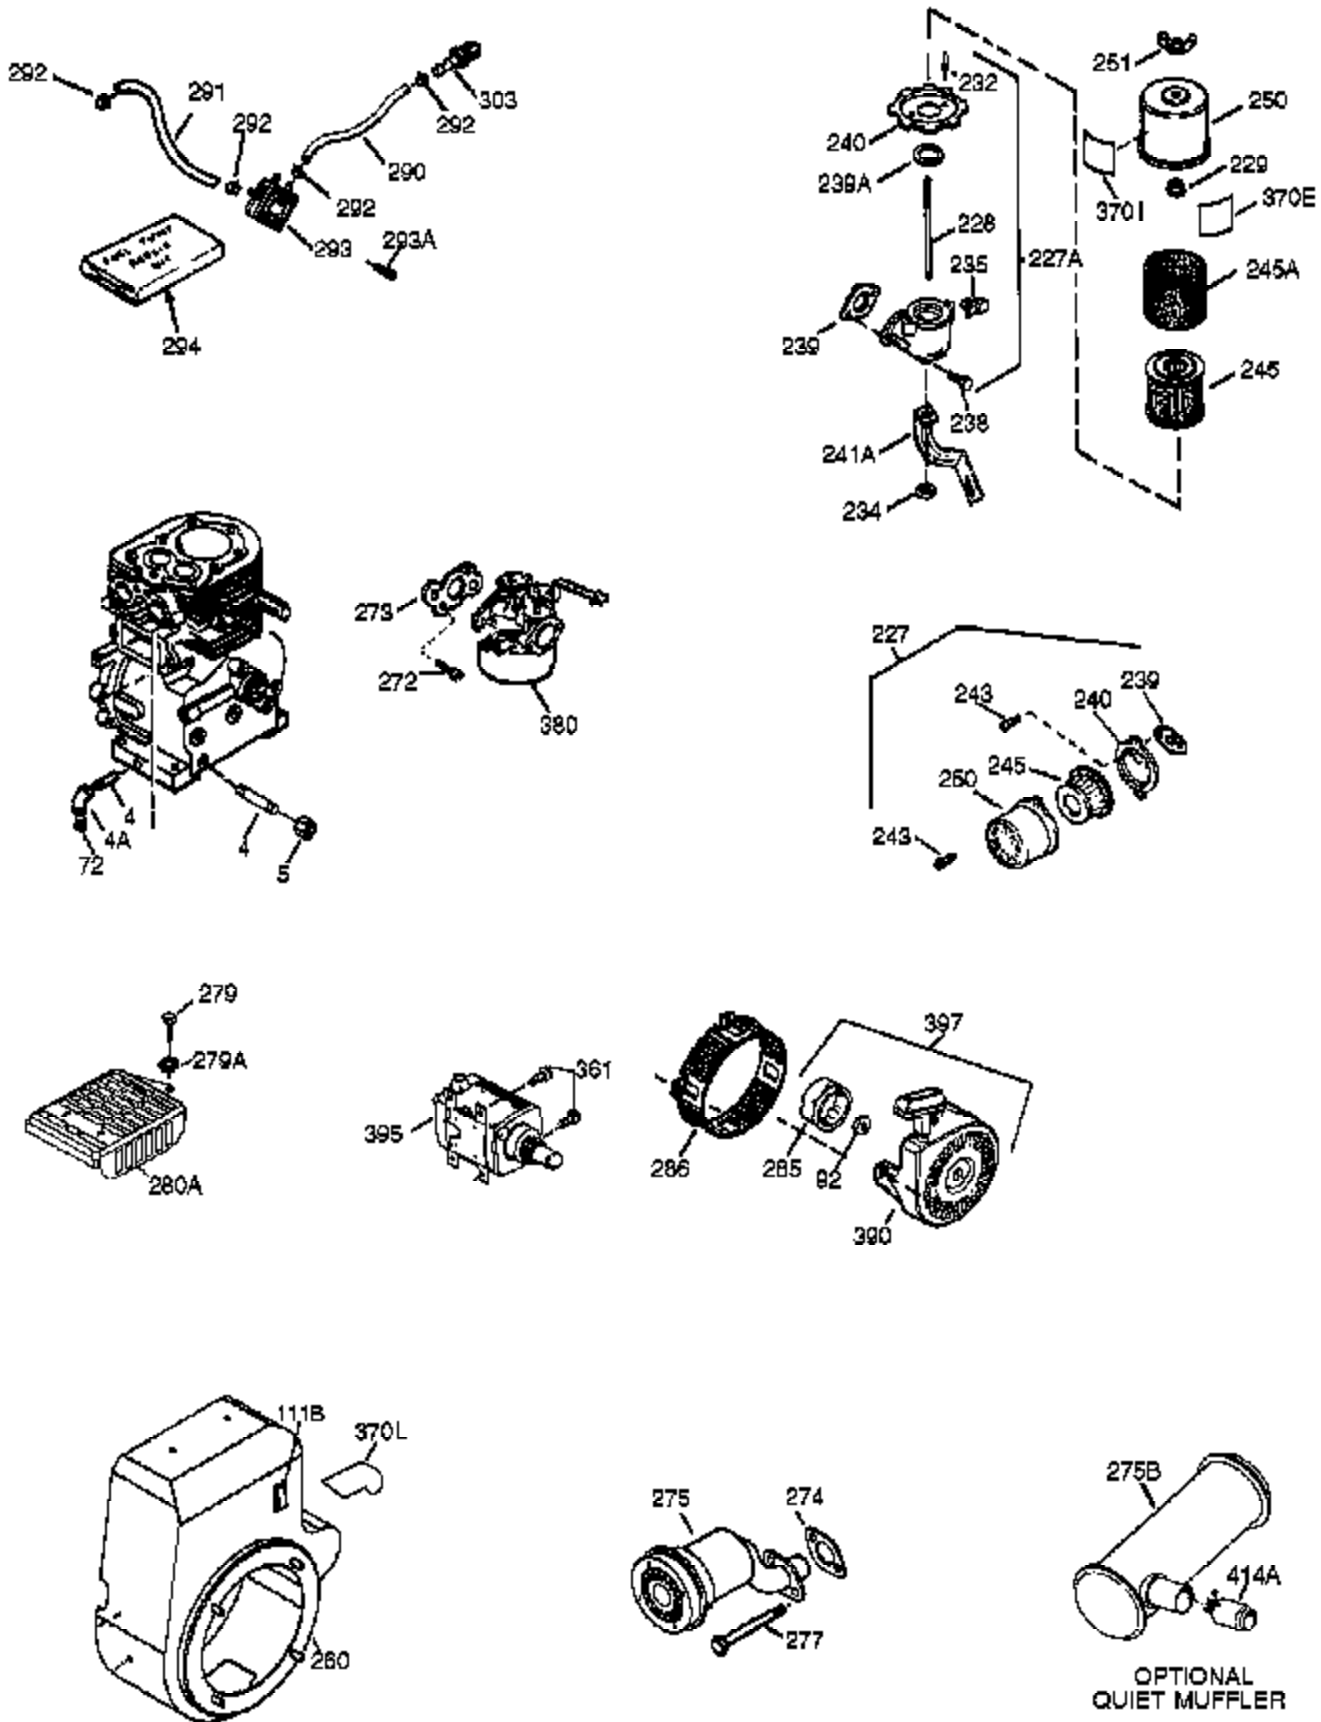

Engine Parts List #2

Ref #	Part Number	Qty	Description
72	27642	2	Oil Drain Plug
84	29193	1	Retaining Ring
92	650880	1	Lock Washer
129	650727	2	Screw, 5/16-18 x 1-3/4"
131A	651055	2	Screw, 5/16-18 x 5/8"
227	35044	1	Air Cleaner Base (Incl. 228,229,232,2 39A&242)
228	650851	1	Stud, 1/4-20 x 8.1"
232	0	2	Pop Rivet
234	650852	1	Nut, 1/4-20
235	30675	1	Air Cleaner Elbow Fitting
238	650163	2	Screw, 10-32 x 7/8"
239	27272A	1	* Air Cleaner Gasket
239A	34698A	1	Air Cleaner Gasket
245A	34703	1	Air Cleaner Filter
245	34700A	1	Air Cleaner Filter
250	34702	1	Air Cleaner Cover
251	650886	1	Wing Nut, 1/4-20
260	34833B	1	Blower Housing
275	34185B	1	Muffler
277	650729	2	Screw, 5/16-18 x 3-3/16"
285	35985B	1	Starter Cup
290	30705	1	Fuel Line
292	26460	2	Fuel Line Clamp
370A	35532	1	Logo Decal
370E	37089	1	Air Cleaner Decal
380	640125	1	Carburetor (Incl. 184)
390	590746	1	Rewind Starter