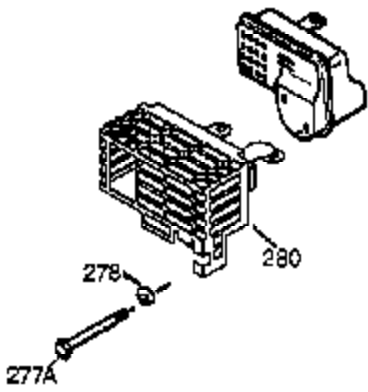

OPTIONAL STARTER MUFF KIT

OPTIONAL SPARK ARRESTOR KIT