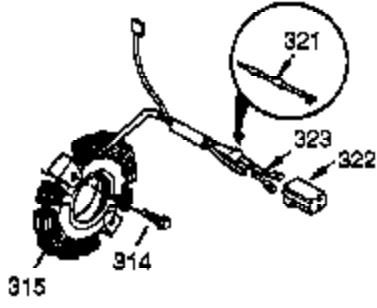

OPTIONAL STARTER MUFF KIT

OPTIONAL SPARK ARRESTOR KIT