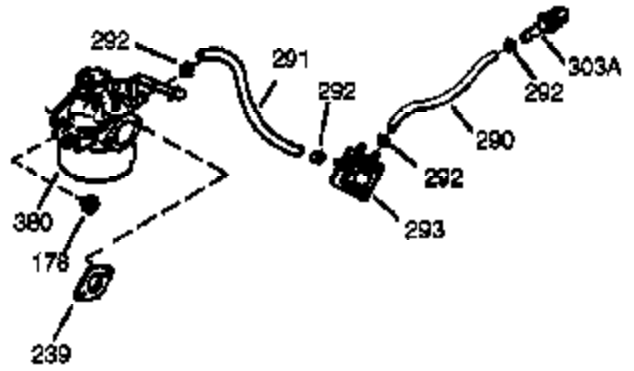

Ref #	Part Number	Qty	Description
400	33279G	1	* Gasket Set (Incl. items marked PK i n notes) Incl. part #'s 26756 (1),27272A (2),27896A (2),27915A (1),29673 (1),33263 (1),33629 (1),34041A (1),34327A (1),34698A (1),34912 (1),34923A (1),35262 (1),35317 (1),35865 (1)
420	730225	1	SAE 30 4-Cycle Engine Oil (Quart)

ILLUSTRATION SHOWS TYPICAL PARTS ONLY. ORDER BY PART NUMBER. PARTS NOT LISTED ARE SUPPLIED BY OEM.

VIEW 2 OF 4