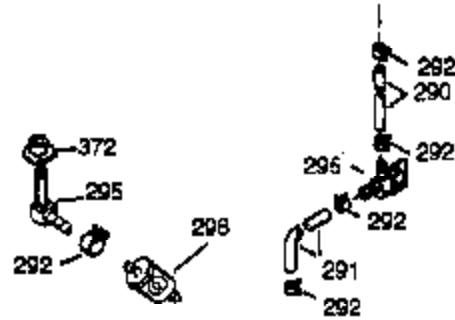

ILLUSTRATION SHOWS TYPICAL PARTS ONLY. ORDER BY PART NUMBER. PARTS NOT LISTED ARE SUPPLIED BY OEM.

VIEW 3 OF 4

Ref #	Part Number	Qty	Description
16	33454	1	Governor Lever
17	29916	1	Governor Lever Clamp
18	650548	1	Screw, 8-32 x 5/16"
28	30322	1	Lock Nut, 8-32
30	35372A	1	Crankshaft
35	29826	1	Screw, 10-32 x 3/4"
36	29918	1	Lock Washer
37	29216	1	Lock Nut, 10-32
38	29642	1	Retaining Ring
69	35262	1	* Cylinder Cover Gasket
70	35376	1	Cylinder Cover (Incl. 71, 75 & 80)
75	35319	1	Oil Seal
86	650833	7	Screw, 1/4-20 x 1-3/16"
87	650832	1	Screw, 1/4-20 x 1-11/16"
89	32589	1	Flywheel Key
92	650880	1	Lock Washer
129	650727	2	Screw, 5/16-18 x 1-3/4"
131A	650273	2	Screw, 5/16-18 x 5/8"
133	650890	1	Lock Washer
134	30747	1	Shorting Clip
264A	650802	1	Screw, 1/4-20 x 5/8"
277	650729	2	Screw, 5/16-18 x 3-3/16"
285	35985	1	Starter Cup
290	30962	1	Fuel Line
291	29774	1	Fuel Line (1.44/1.56")
292	26460	5	Fuel Line Clamp
295	35857	1	Fuel Shut-Off Valve
298	650665	2	Screw, 1/4-15 x 3/4"
300	34186A	1	Fuel Tank (Incl. 292 & 301)
301	35355	1	Fuel Cap
339	35880	2	Spacer
340A	34259	1	Fuel Tank Bracket
341A	34258A	1	Fuel Tank Bracket
370D	34414	1	Warning Decal
390	590671	1	Rewind Starter
420	730225	1	SAE 30 4-Cycle Engine Oil (Quart)