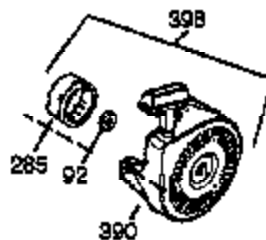

ILLUSTRATION SHOWS TYPICAL PARTS ONLY. ORDER BY PART NUMBER. PARTS NOT LISTED ARE SUPPLIED BY OEM.

VIEW 3 OF 4

Ref #	Part Number	Qty	Description
16	33454	1	Governor Lever
17	29916	1	Governor Lever Clamp
18	650548	1	Screw, 8-32 x 5/16"
28	30322	1	Lock Nut, 8-32
30	35372A	1	Crankshaft
35	29826	1	Screw, 10-32 x 3/4"
36	29918	1	Lock Washer
37	29216	1	Lock Nut, 10-32
38	29642	1	Retaining Ring
69	35262	1	* Cylinder Cover Gasket
70	35376	1	Cylinder Cover (Incl. 71, 75 & 80)
75	35319	1	Oil Seal
86	650833	7	Screw, 1/4-20 x 1-3/16"
87	650832	1	Screw, 1/4-20 x 1-11/16"
89	32589	1	Flywheel Key
92	650880	1	Lock Washer
129	650727	2	Screw, 5/16-18 x 1-3/4"
131A	650273	2	Screw, 5/16-18 x 5/8"
133	650890	1	Lock Washer
134	30747	1	Shorting Clip
264A	650802	1	Screw, 1/4-20 x 5/8"
277	650729	2	Screw, 5/16-18 x 3-3/16"
285	35985	1	Starter Cup
290	30962	1	Fuel Line
291	29774	1	Fuel Line (1.44/1.56")
292	26460	5	Fuel Line Clamp
295	35857	1	Fuel Shut-Off Valve
298	650665	2	Screw, 1/4-15 x 3/4"
300	34186A	1	Fuel Tank (Incl. 292 & 301)
301	35355	1	Fuel Cap
339	35880	2	Spacer
340A	34259	1	Fuel Tank Bracket
341A	34258A	1	Fuel Tank Bracket
370D	34414	1	Warning Decal
390	590671	1	Rewind Starter
420	730225	1	SAE 30 4-Cycle Engine Oil (Quart)