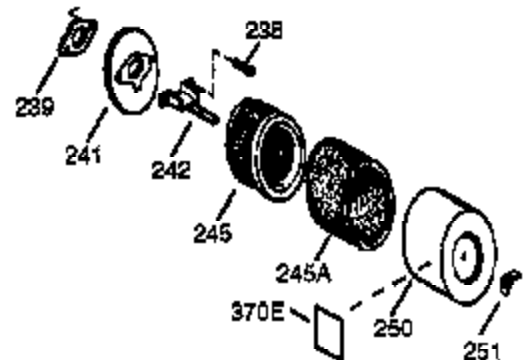

Ref #	Part Number	Qty	Description
400	33279G	1	* Gasket Set (Incl. items marked PK i n notes) Incl. part #'s 26756 (1),27272A (2),27896A (2),27915A (1),29673 (1),33263 (1),33629 (1),34041A (1),34327A (1),34698A (1),34912 (1),34923A (1),35262 (1),35317 (1),35865 (1)
420	730225	1	SAE 30 4-Cycle Engine Oil (Quart)

ILLUSTRATION SHOWS TYPICAL PARTS ONLY. ORDER BY PART NUMBER. PARTS NOT LISTED ARE SUPPLIED BY OEM.

VIEW 2 OF 4