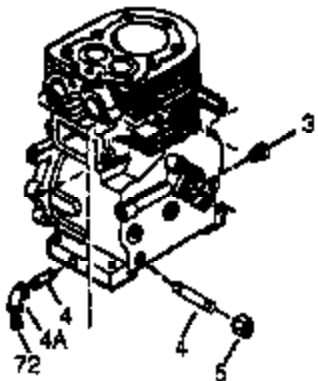

Ref #	Part Number	Qty	Description
400	33279G	1	* Gasket Set (Incl. items marked PK i n notes) Incl. part #'s 26756 (1),27272A (2),27896A (2),27915A (1),29673 (1),33263 (1),33629 (1),34041A (1),34327A (1),34698A (1),34912 (1),34923A (1),35262 (1),35317 (1),35865 (1)
420	730225	1	SAE 30 4-Cycle Engine Oil (Quart)

ILLUSTRATION SHOWS TYPICAL PARTS ONLY. ORDER BY PART NUMBER. PARTS NOT LISTED ARE SUPPLIED BY OEM.

VIEW 2 OF 4