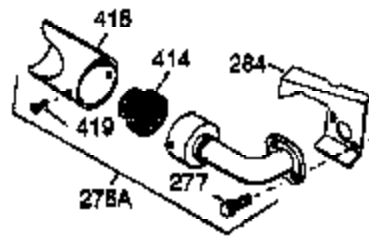

ILLUSTRATION SHOWS TYPICAL PARTS ONLY. ORDER BY PART NUMBER. PARTS NOT LISTED ARE SUPPLIED BY OEM.

VIEW 3 OF 4

Ref #	Part Number	Qty	Description
16	33454	1	Governor Lever
17	29916	1	Governor Lever Clamp
18	650548	1	Screw, 8-32 x 5/16"
28	30322	1	Lock Nut, 8-32
30	35372A	1	Crankshaft
35	29826	1	Screw, 10-32 x 3/4"
36	29918	1	Lock Washer
37	29216	1	Lock Nut, 10-32
38	29642	1	Retaining Ring
69	35262	1	* Cylinder Cover Gasket
70	35376	1	Cylinder Cover (Incl. 71, 75 & 80)
75	35319	1	Oil Seal
86	650833	7	Screw, 1/4-20 x 1-3/16"
87	650832	1	Screw, 1/4-20 x 1-11/16"
89	32589	1	Flywheel Key
92	650880	1	Lock Washer
129	650727	2	Screw, 5/16-18 x 1-3/4"
131A	650273	2	Screw, 5/16-18 x 5/8"
133	650890	1	Lock Washer
134	30747	1	Shorting Clip
264A	650802	1	Screw, 1/4-20 x 5/8"
277	650729	2	Screw, 5/16-18 x 3-3/16"
285	35985	1	Starter Cup
290	30962	1	Fuel Line
291	29774	1	Fuel Line (1.44/1.56")
292	26460	5	Fuel Line Clamp
295	35857	1	Fuel Shut-Off Valve
298	650665	2	Screw, 1/4-15 x 3/4"
300	34186A	1	Fuel Tank (Incl. 292 & 301)
301	35355	1	Fuel Cap
339	35880	2	Spacer
340A	34259	1	Fuel Tank Bracket
341A	34258A	1	Fuel Tank Bracket
370D	34414	1	Warning Decal
390	590671	1	Rewind Starter
420	730225	1	SAE 30 4-Cycle Engine Oil (Quart)