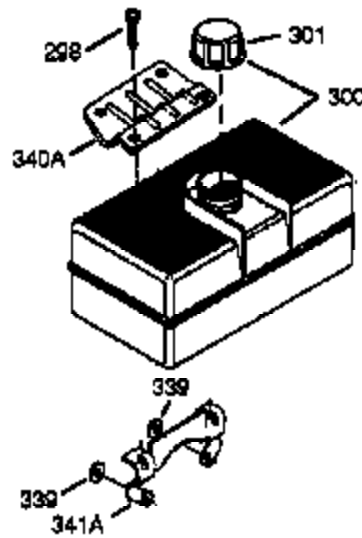

ILLUSTRATION SHOWS TYPICAL PARTS ONLY. ORDER BY PART NUMBER. PARTS NOT LISTED ARE SUPPLIED BY OEM.

VIEW 3 OF 4

Ref #	Part Number	Qty	Description
16	33454	1	Governor Lever
17	29916	1	Governor Lever Clamp
18	650548	1	Screw, 8-32 x 5/16"
28	30322	1	Lock Nut, 8-32
30	35372A	1	Crankshaft
35	29826	1	Screw, 10-32 x 3/4"
36	29918	1	Lock Washer
37	29216	1	Lock Nut, 10-32
38	29642	1	Retaining Ring
69	35262	1	* Cylinder Cover Gasket
70	35376	1	Cylinder Cover (Incl. 71, 75 & 80)
75	35319	1	Oil Seal
86	650833	7	Screw, 1/4-20 x 1-3/16"
87	650832	1	Screw, 1/4-20 x 1-11/16"
89	32589	1	Flywheel Key
92	650880	1	Lock Washer
129	650727	2	Screw, 5/16-18 x 1-3/4"
131A	650273	2	Screw, 5/16-18 x 5/8"
133	650890	1	Lock Washer
134	30747	1	Shorting Clip
264A	650802	1	Screw, 1/4-20 x 5/8"
277	650729	2	Screw, 5/16-18 x 3-3/16"
285	35985	1	Starter Cup
290	30962	1	Fuel Line
291	29774	1	Fuel Line (1.44/1.56")
292	26460	5	Fuel Line Clamp
295	35857	1	Fuel Shut-Off Valve
298	650665	2	Screw, 1/4-15 x 3/4"
300	34186A	1	Fuel Tank (Incl. 292 & 301)
301	35355	1	Fuel Cap
339	35880	2	Spacer
340A	34259	1	Fuel Tank Bracket
341A	34258A	1	Fuel Tank Bracket
370D	34414	1	Warning Decal
390	590671	1	Rewind Starter
420	730225	1	SAE 30 4-Cycle Engine Oil (Quart)