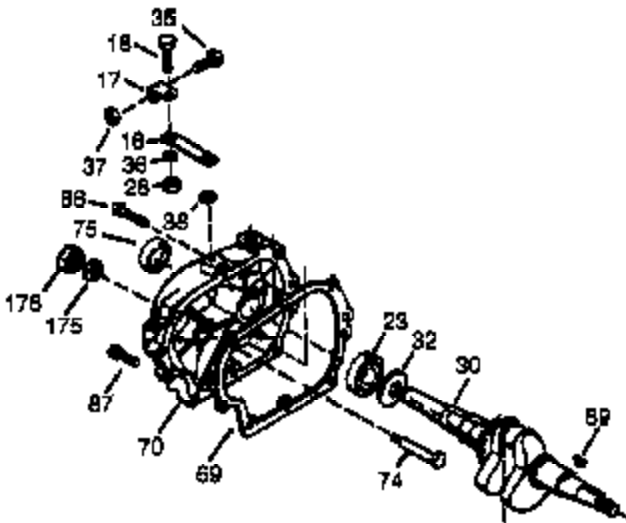

ILLUSTRATION SHOWS TYPICAL PARTS ONLY. ORDER BY PART NUMBER. PARTS NOT LISTED ARE SUPPLIED BY OEM.

VIEW 3 OF 4

Ref #	Part Number	Qty	Description
16	33454	1	Governor Lever
17	29916	1	Governor Lever Clamp
18	650548	1	Screw, 8-32 x 5/16"
28	30322	1	Lock Nut, 8-32
30	35372A	1	Crankshaft
35	29826	1	Screw, 10-32 x 3/4"
36	29918	1	Lock Washer
37	29216	1	Lock Nut, 10-32
38	29642	1	Retaining Ring
69	35262	1	* Cylinder Cover Gasket
70	35376	1	Cylinder Cover (Incl. 71, 75 & 80)
75	35319	1	Oil Seal
86	650833	7	Screw, 1/4-20 x 1-3/16"
87	650832	1	Screw, 1/4-20 x 1-11/16"
89	32589	1	Flywheel Key
92	650880	1	Lock Washer
129	650727	2	Screw, 5/16-18 x 1-3/4"
131A	650273	2	Screw, 5/16-18 x 5/8"
133	650890	1	Lock Washer
134	30747	1	Shorting Clip
264A	650802	1	Screw, 1/4-20 x 5/8"
277	650729	2	Screw, 5/16-18 x 3-3/16"
285	35985	1	Starter Cup
290	30962	1	Fuel Line
291	29774	1	Fuel Line (1.44/1.56")
292	26460	5	Fuel Line Clamp
295	35857	1	Fuel Shut-Off Valve
298	650665	2	Screw, 1/4-15 x 3/4"
300	34186A	1	Fuel Tank (Incl. 292 & 301)
301	35355	1	Fuel Cap
339	35880	2	Spacer
340A	34259	1	Fuel Tank Bracket
341A	34258A	1	Fuel Tank Bracket
370D	34414	1	Warning Decal
390	590671	1	Rewind Starter
420	730225	1	SAE 30 4-Cycle Engine Oil (Quart)