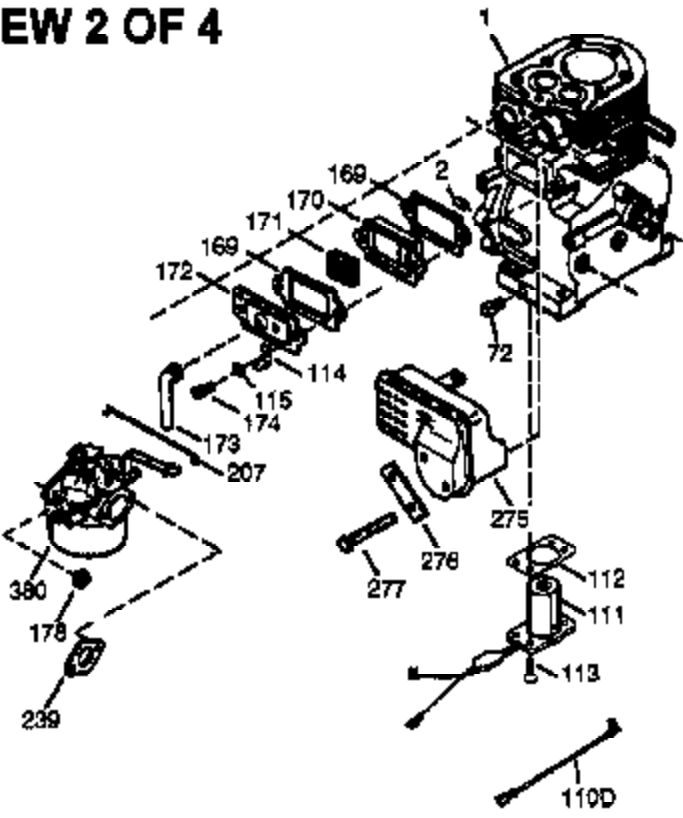

Ref #	Part Number	Qty	Description
400	33279G	1	* Gasket Set (Incl. items marked PK i n notes) Incl. part #'s 26756 (1),27272A (2),27896A (2),27915A (1),29673 (1),33263 (1),33629 (1),34041A (1),34327A (1),34698A (1),34912 (1),34923A (1),35262 (1),35317 (1),35865 (1)
420	730225	1	SAE 30 4-Cycle Engine Oil (Quart)

ILLUSTRATION SHOWS TYPICAL PARTS ONLY. ORDER BY PART NUMBER. PARTS NOT LISTED ARE SUPPLIED BY OEM.

VIEW 2 OF 4