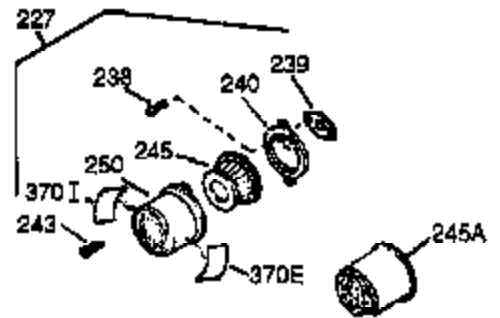

Ref #	Part Number	Qty	Description
400	33279G	1	* Gasket Set (Incl. items marked PK i n notes) Incl. part #'s 26756 (1),27272A (2),27896A (2),27915A (1),29673 (1),33263 (1),33629 (1),34041A (1),34327A (1),34698A (1),34912 (1),34923A (1),35262 (1),35317 (1),35865 (1)
420	730225	1	SAE 30 4-Cycle Engine Oil (Quart)

ILLUSTRATION SHOWS TYPICAL PARTS ONLY. ORDER BY PART NUMBER. PARTS NOT LISTED ARE SUPPLIED BY OEM.

VIEW 2 OF 4