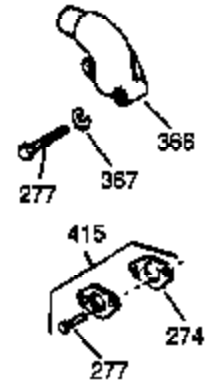

ILLUSTRATION SHOWS TYPICAL PARTS ONLY. ORDER BY PART NUMBER. PARTS NOT LISTED ARE SUPPLIED BY OEM.

VIEW 3 OF 4

Ref #	Part Number	Qty	Description
16	33454	1	Governor Lever
17	29916	1	Governor Lever Clamp
18	650548	1	Screw, 8-32 x 5/16"
28	30322	1	Lock Nut, 8-32
30	35372A	1	Crankshaft
35	29826	1	Screw, 10-32 x 3/4"
36	29918	1	Lock Washer
37	29216	1	Lock Nut, 10-32
38	29642	1	Retaining Ring
69	35262	1	* Cylinder Cover Gasket
70	35376	1	Cylinder Cover (Incl. 71, 75 & 80)
75	35319	1	Oil Seal
86	650833	7	Screw, 1/4-20 x 1-3/16"
87	650832	1	Screw, 1/4-20 x 1-11/16"
89	32589	1	Flywheel Key
92	650880	1	Lock Washer
129	650727	2	Screw, 5/16-18 x 1-3/4"
131A	650273	2	Screw, 5/16-18 x 5/8"
133	650890	1	Lock Washer
134	30747	1	Shorting Clip
264A	650802	1	Screw, 1/4-20 x 5/8"
277	650729	2	Screw, 5/16-18 x 3-3/16"
285	35985	1	Starter Cup
290	30962	1	Fuel Line
291	29774	1	Fuel Line (1.44/1.56")
292	26460	5	Fuel Line Clamp
295	35857	1	Fuel Shut-Off Valve
298	650665	2	Screw, 1/4-15 x 3/4"
300	34186A	1	Fuel Tank (Incl. 292 & 301)
301	35355	1	Fuel Cap
339	35880	2	Spacer
340A	34259	1	Fuel Tank Bracket
341A	34258A	1	Fuel Tank Bracket
370D	34414	1	Warning Decal
390	590671	1	Rewind Starter
420	730225	1	SAE 30 4-Cycle Engine Oil (Quart)