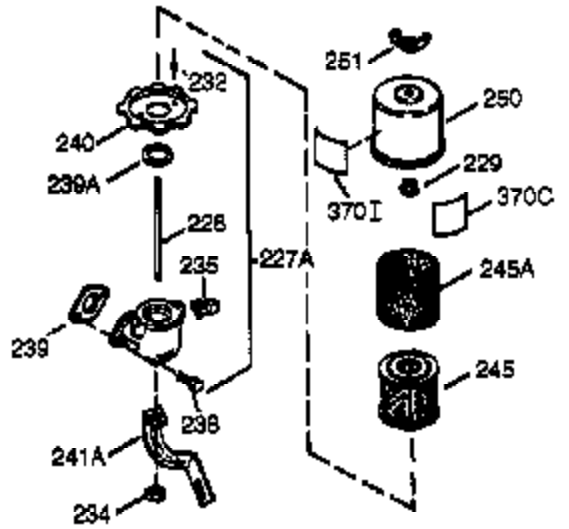

Ref #	Part Number	Qty	Description
400	33279G	1	* Gasket Set (Incl. items marked PK i n notes) Incl. part #'s 26756 (1),27272A (2),27896A (2),27915A (1),29673 (1),33263 (1),33629 (1),34041A (1),34327A (1),34698A (1),34912 (1),34923A (1),35262 (1),35317 (1),35865 (1)
420	730225	1	SAE 30 4-Cycle Engine Oil (Quart)

ILLUSTRATION SHOWS TYPICAL PARTS ONLY. ORDER BY PART NUMBER. PARTS NOT LISTED ARE SUPPLIED BY OEM.

VIEW 2 OF 4