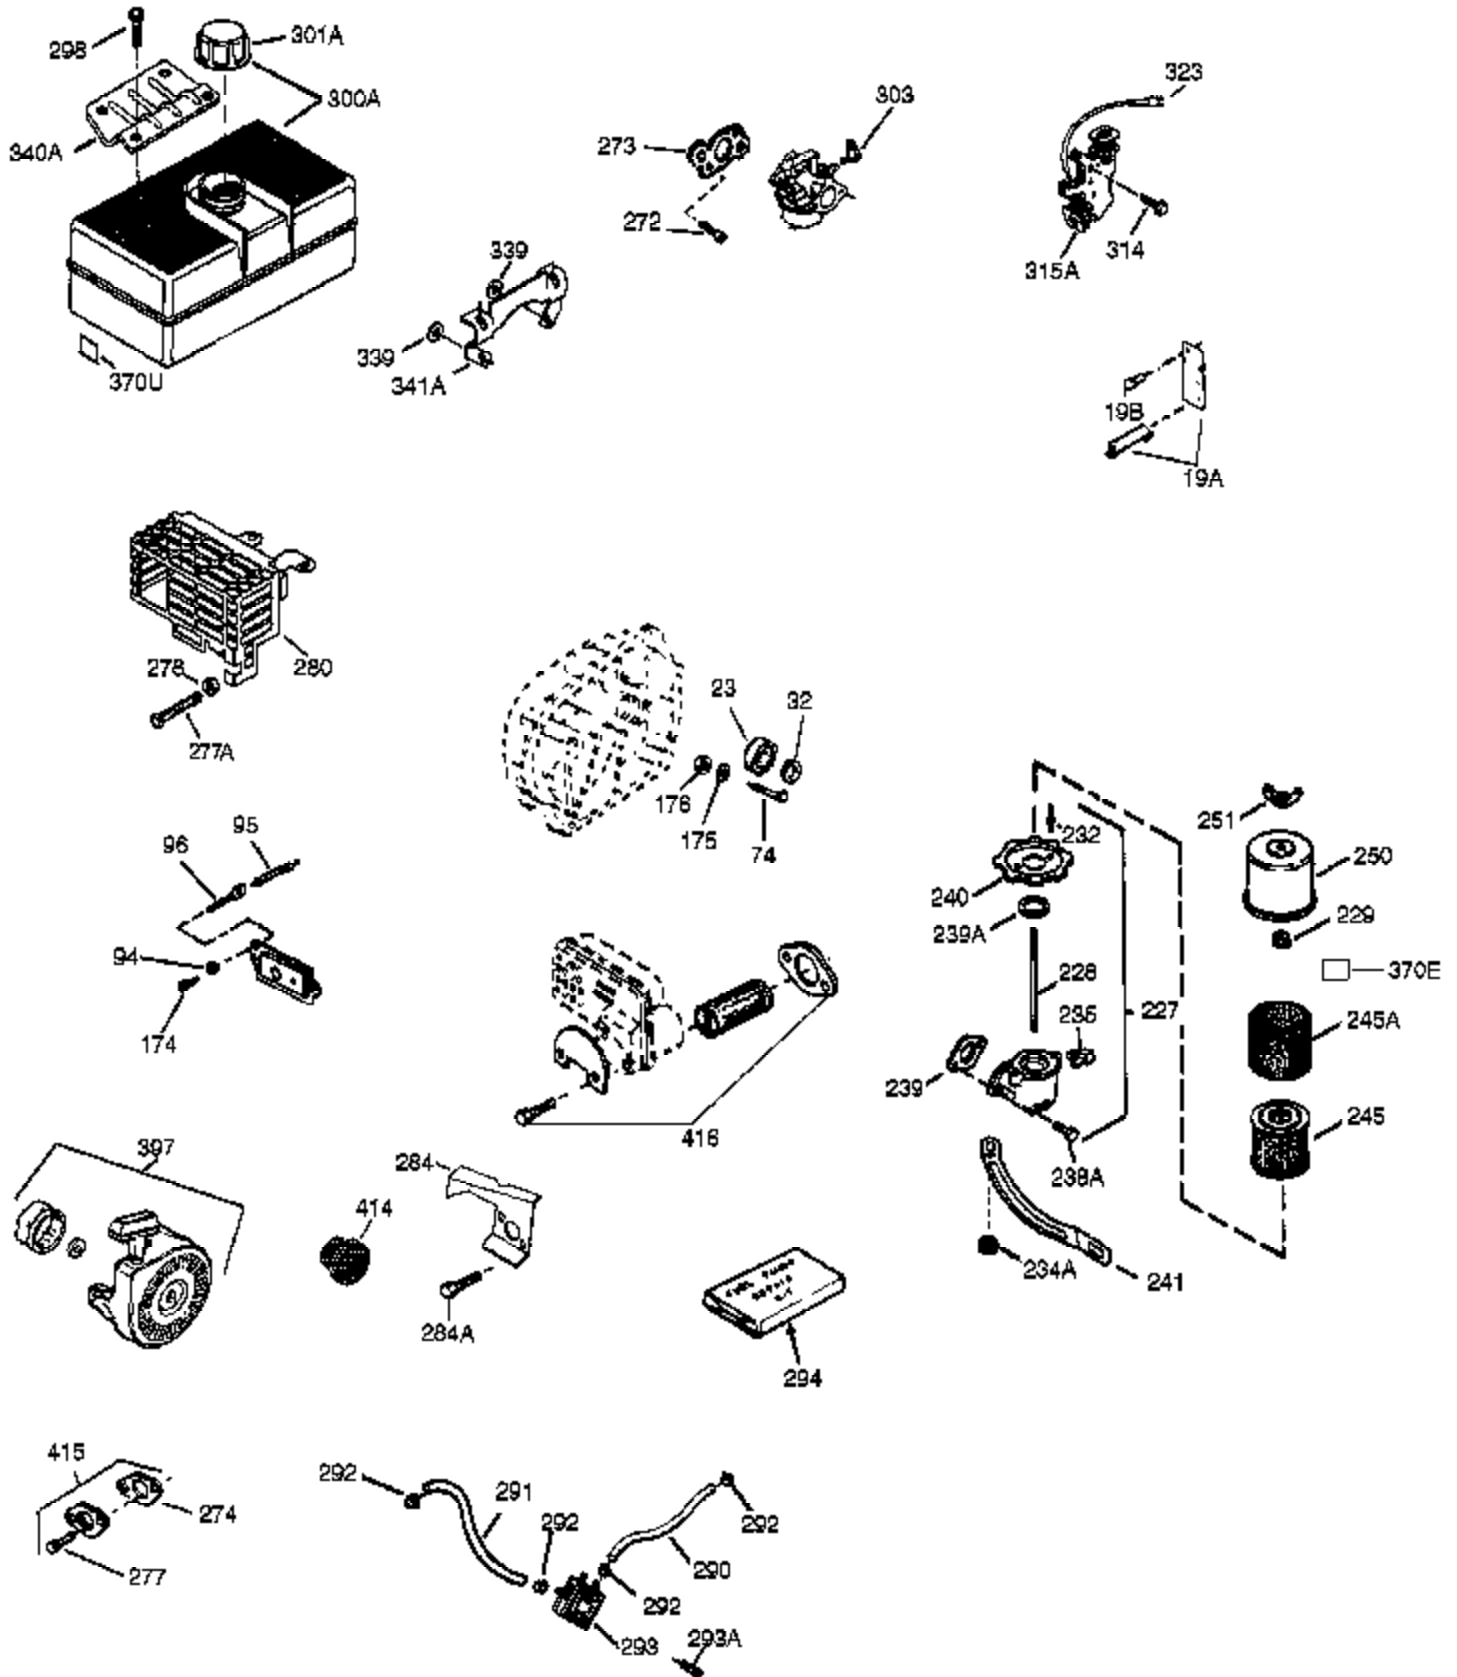

Ref #	Part Number	Qty	Description
94	651016	1	Lock Nut, 10-32
95	30886A	1	Extension Spring
96	30845A	1	R.P.M. Adjusting Bolt
174	650128	2	Screw, 10-24 x 1/2"
239	27272A	1	* Air Cleaner Gasket
240	33266	1	Air Cleaner Bracket
245	33268	1	Air Cleaner Filter
250	33269	1	Air Cleaner Cover
251	37444	1	Wing Nut, 1/4-20
277	650729	2	Screw, 5/16-18 x 3-3/16
290	30962	1	Fuel Line Ass'y.
416	34479A	1	Spark Arrestor Kit (Optional)