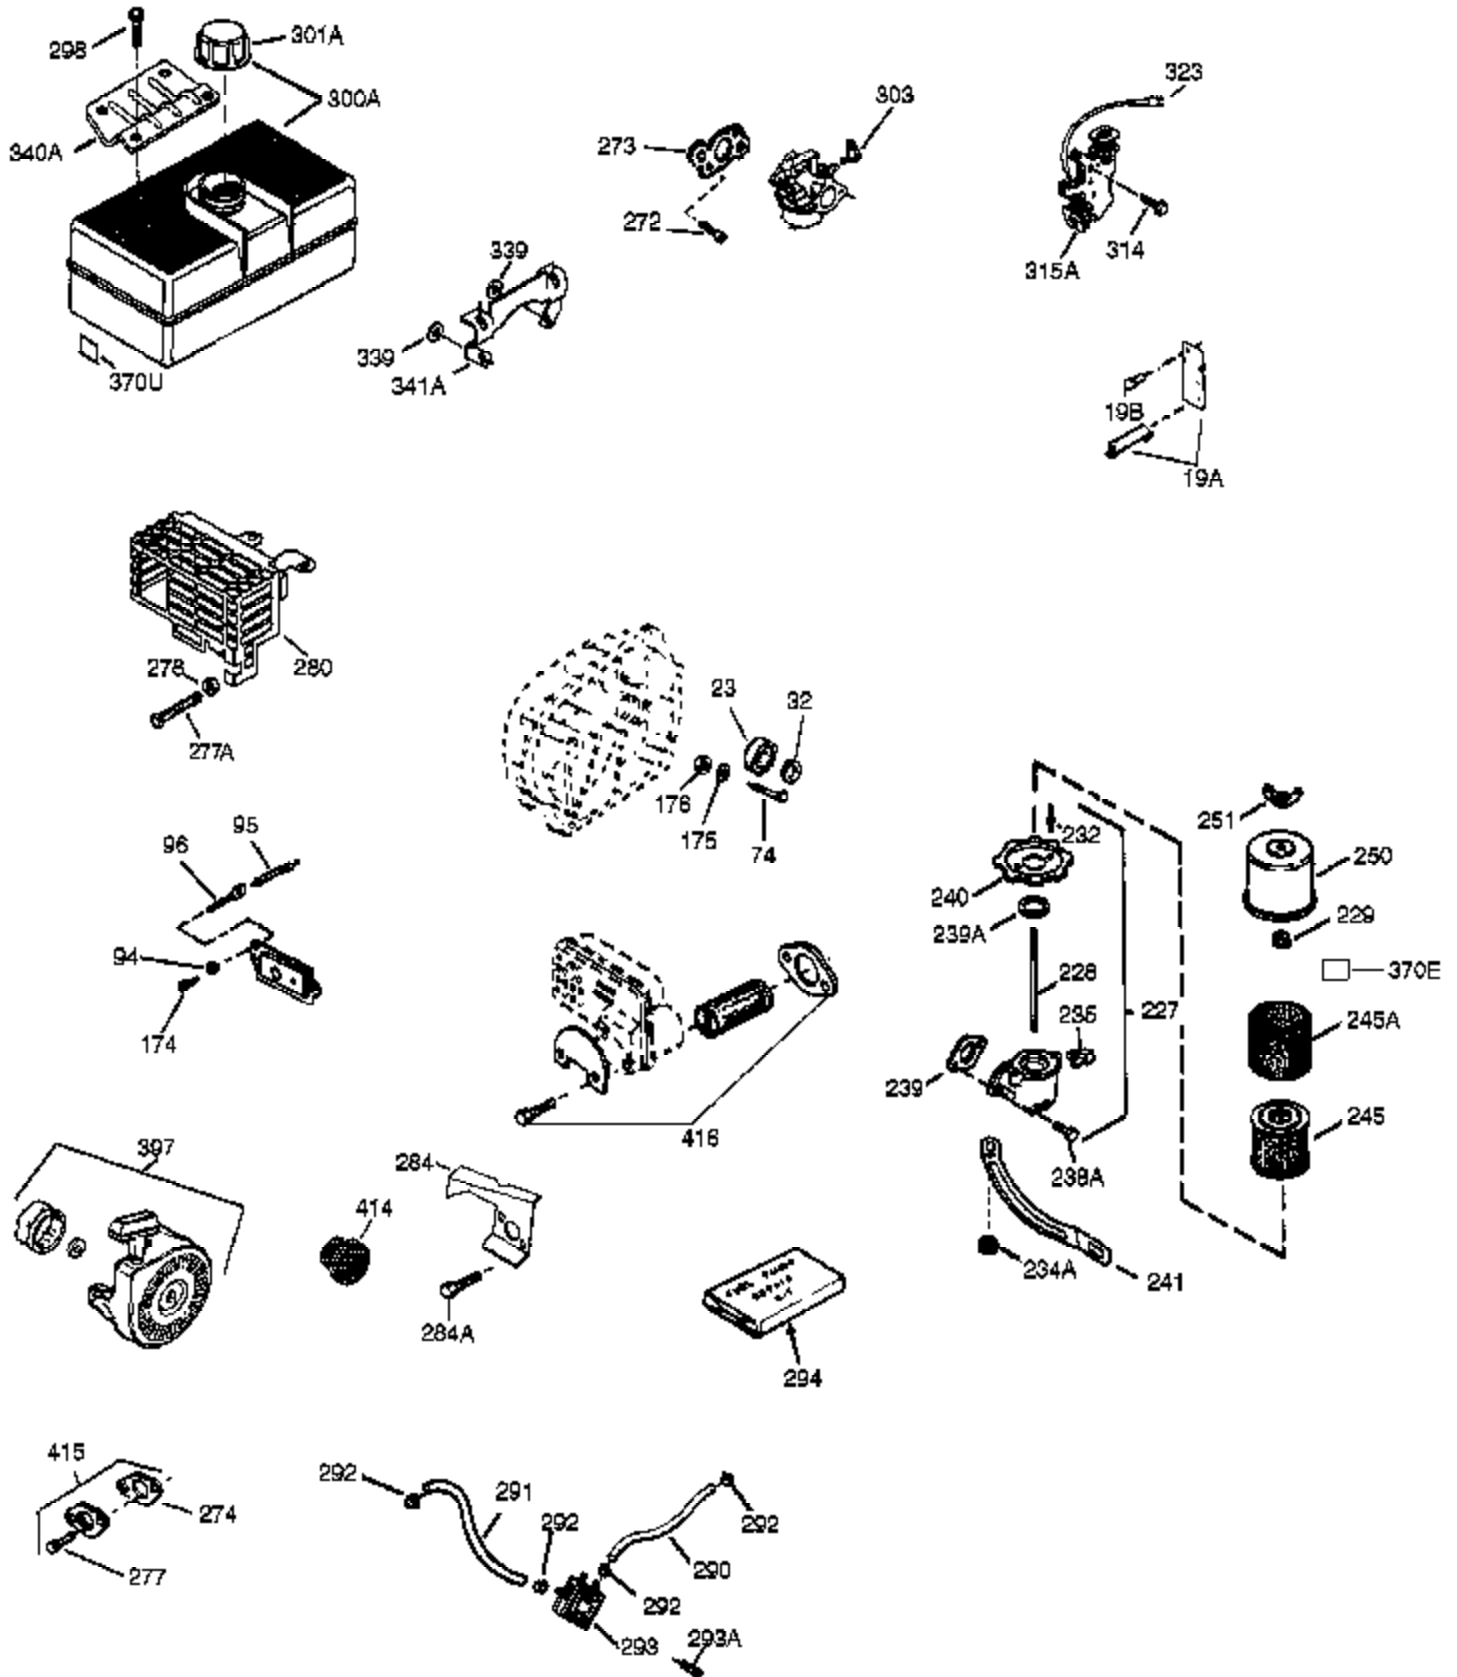

Ref #	Part Number	Qty	Description
94	651016	1	Lock Nut, 10-32
95	30886A	1	Extension Spring
96	30845A	1	R.P.M. Adjusting Bolt
174	650128	2	Screw, 10-24 x 1/2"
227	35044	1	Air Cleaner Elbow Ass'y.
228	650851	1	Stud, 1/4-20 x 8.1"
229	650852	1	Nut, 1/4-20
232	0	2	Pop Rivet (Purchase Locally)
235	30675	1	Air Cleaner Elbow Fitting
238A	650163	2	Screw, 10-32 x 7/8"
239	27272A	1	* Air Cleaner Gasket
239A	34698A	1	* Air Cleaner Gasket
240	34699	1	Air Cleaner Bracket
241	37279	1	Air Cleaner Bracket
245	34700A	1	Air Cleaner Filter
245A	34703	1	Air Cleaner Filter
250	37278	1	Air Cleaner Cover
251	650886	1	Wing Nut, 1/4-20
277	650729	2	Screw, 5/16-18 x 3-3/16
292	26460	2	Fuel Line Clamp
370E	37293	1	Air Cleaner Decal
416	34479A	1	Spark Arrestor Kit (Optional)