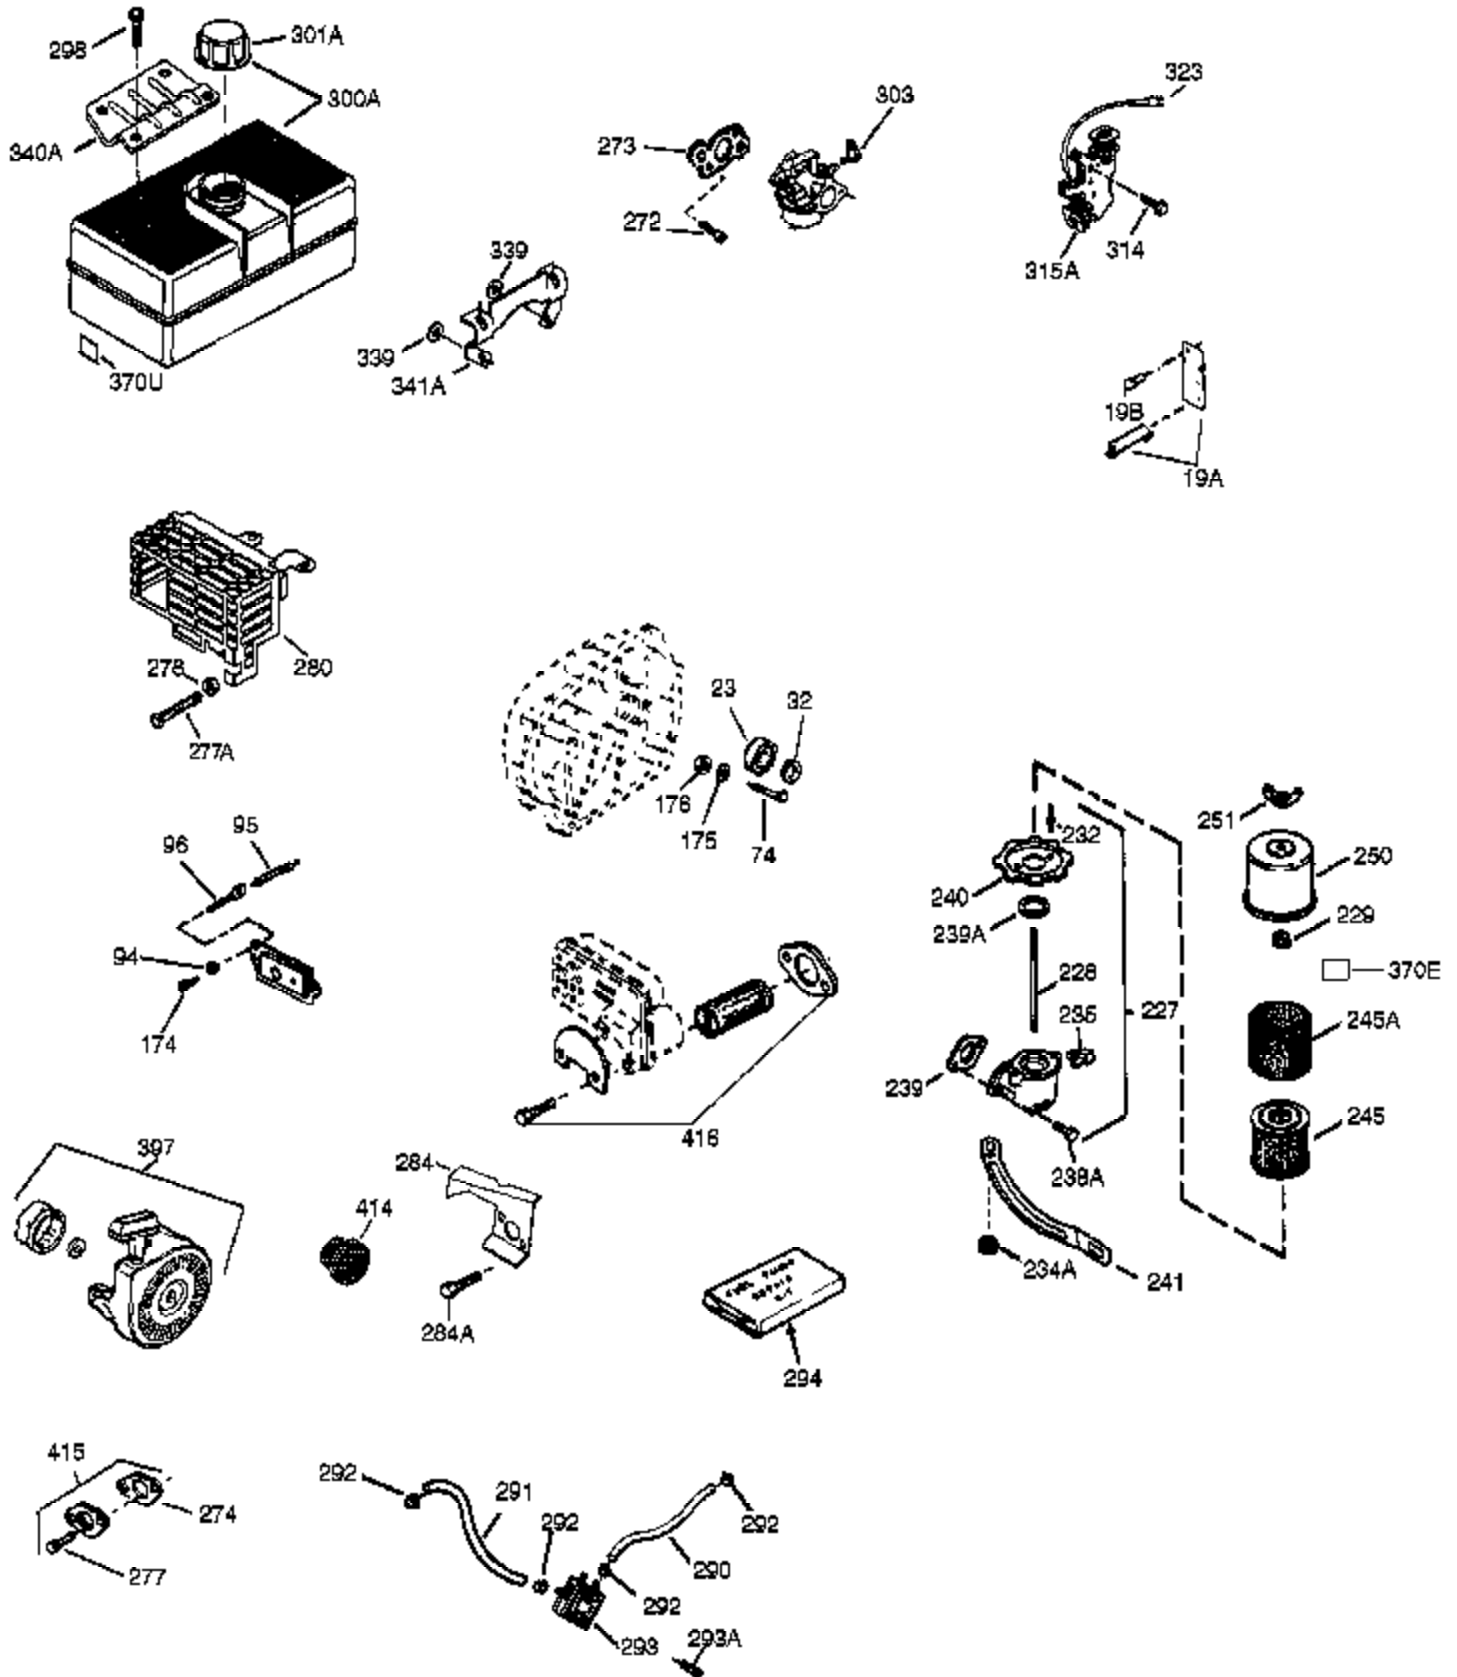

Ref #	Part Number	Qty	Description
370G	35274	1	Oil Instruction Decal
370A	37292	1	Instruction Decal
380	640268	1	Carburetor (Incl. 184 & 212A)
390	590746	1	Rewind Starter (NOTE: This engine could have been built with 590704 starter.)
400	36452B	1	* Gasket Set (Incl. items marked PK in notes) Incl. part #'s 27272A (1), 27896A (2), 27915A (1), 29673 (1), 33263 (1), 33629 (1), 34698A (1), 35317 (1), 35967A (1), 36451 (1), 37342 (1)
420	730225A	1	SAE 30 4-Cycle Engine Oil (Quart)