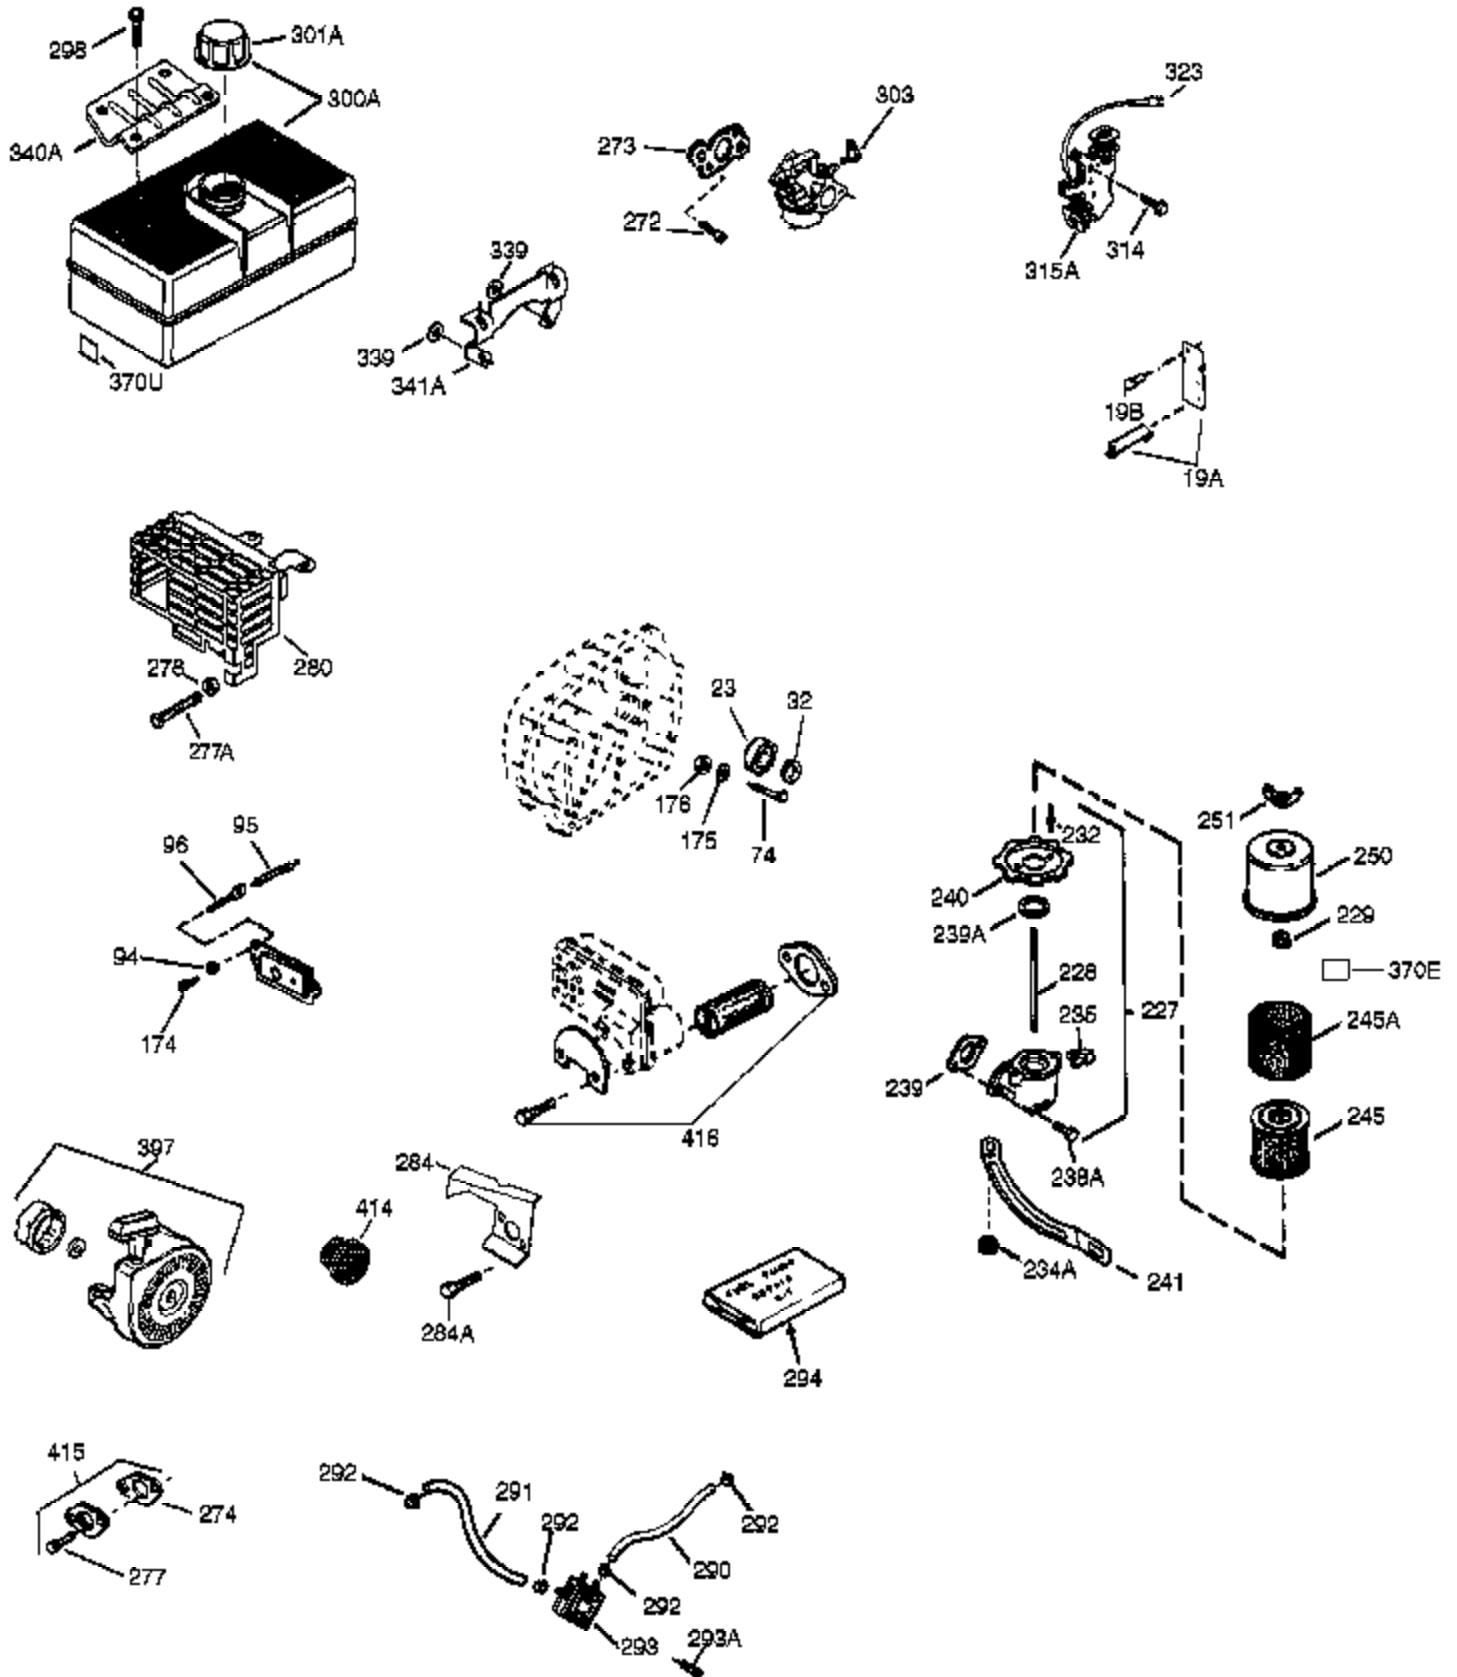

Ref #	Part Number	Qty	Description
174	650128	2	Screw, 10-24 x 1/2"
238	651081	2	Screw, 10-32 x 15/32"
239	27272A	1	* Air Cleaner Gasket
240	33266	1	Air Cleaner Body
245	33268	1	Air Cleaner Filter
250	33269A	1	Air Cleaner Cover
251	37444	1	Wing Nut, 1/4-20
277	650729	2	Screw, 5/16-18 x 3-3/16
290	30962	1	Fuel Line
292	26460	2	Fuel Line Clamp
298	650665	2	Screw, 1/4-15 x 3/4"
370J	35703	1	Throttle Decal
416	34479A	1	Spark Arrestor Kit (Incl. 417)(Optional)
417	650696	2	Screw, 5/16-18 x 2-45/64"