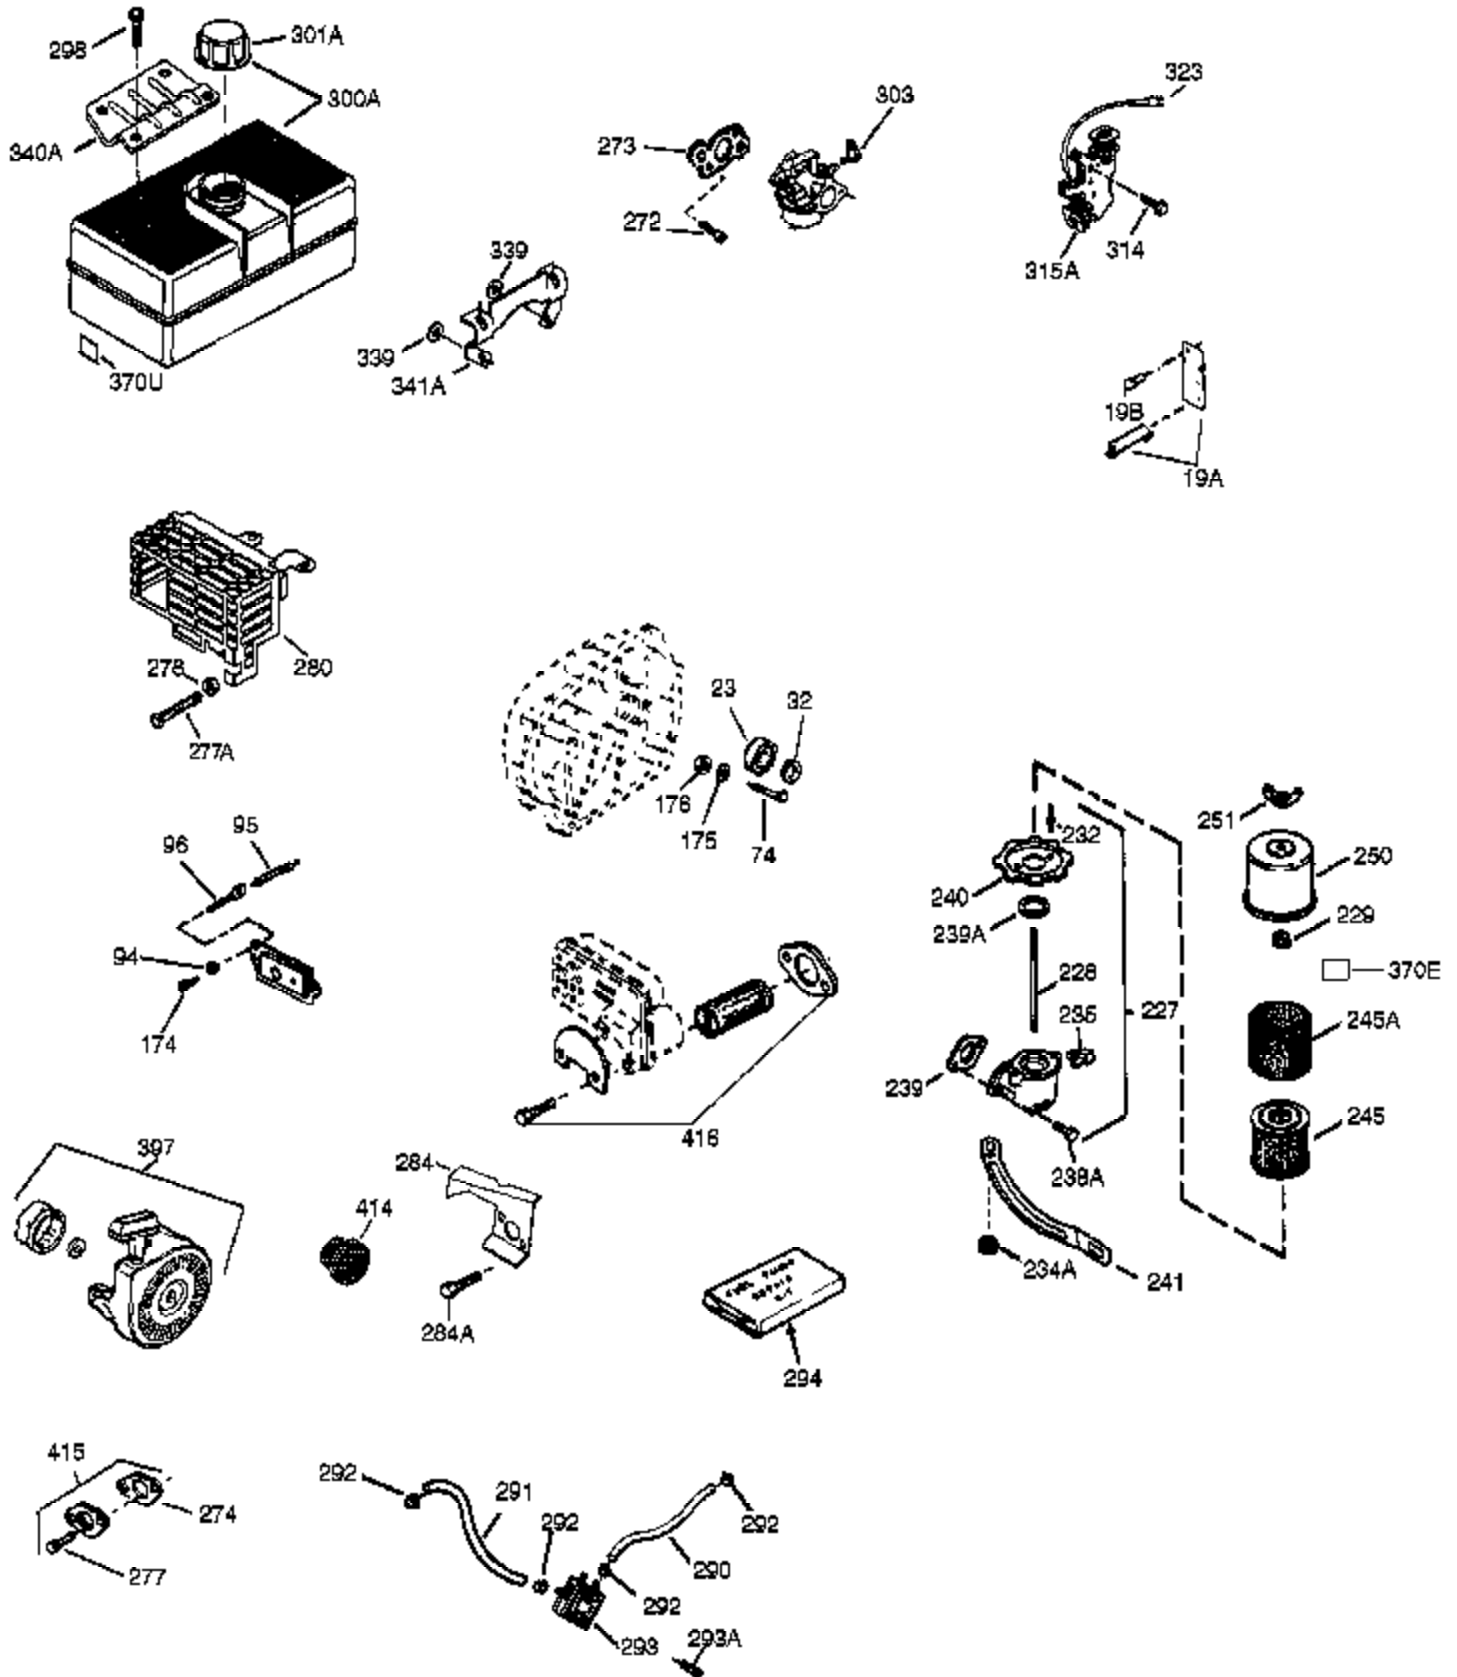

Ref #	Part Number	Qty	Description
94	651016	1	Lock Nut, 10-32
95	30886A	1	Extension Spring
96	30845A	1	R.P.M. Adjusting Bolt
174	650128	1	Screw, 10-24 x 1/2"
239	27272A	1	* Air Cleaner Gasket
240	33266	1	Air Cleaner Body
245	33268	1	Air Cleaner Filter
250	33269A	1	Air Cleaner Cover
251	37444	1	Wing Nut, 1/4-20
277	650729	2	Screw, 5-16/18 x 3-3/16"
290	30962	1	Fuel Line
292	26460	2	Fuel Line Clamp
311	35941	1	Oil Fill Plug
314	650873	2	Screw, 1/4-20 x 3/4"
323	610922	2	Terminal
416	34479A	1	Spark Arrestor Kit (Optional)