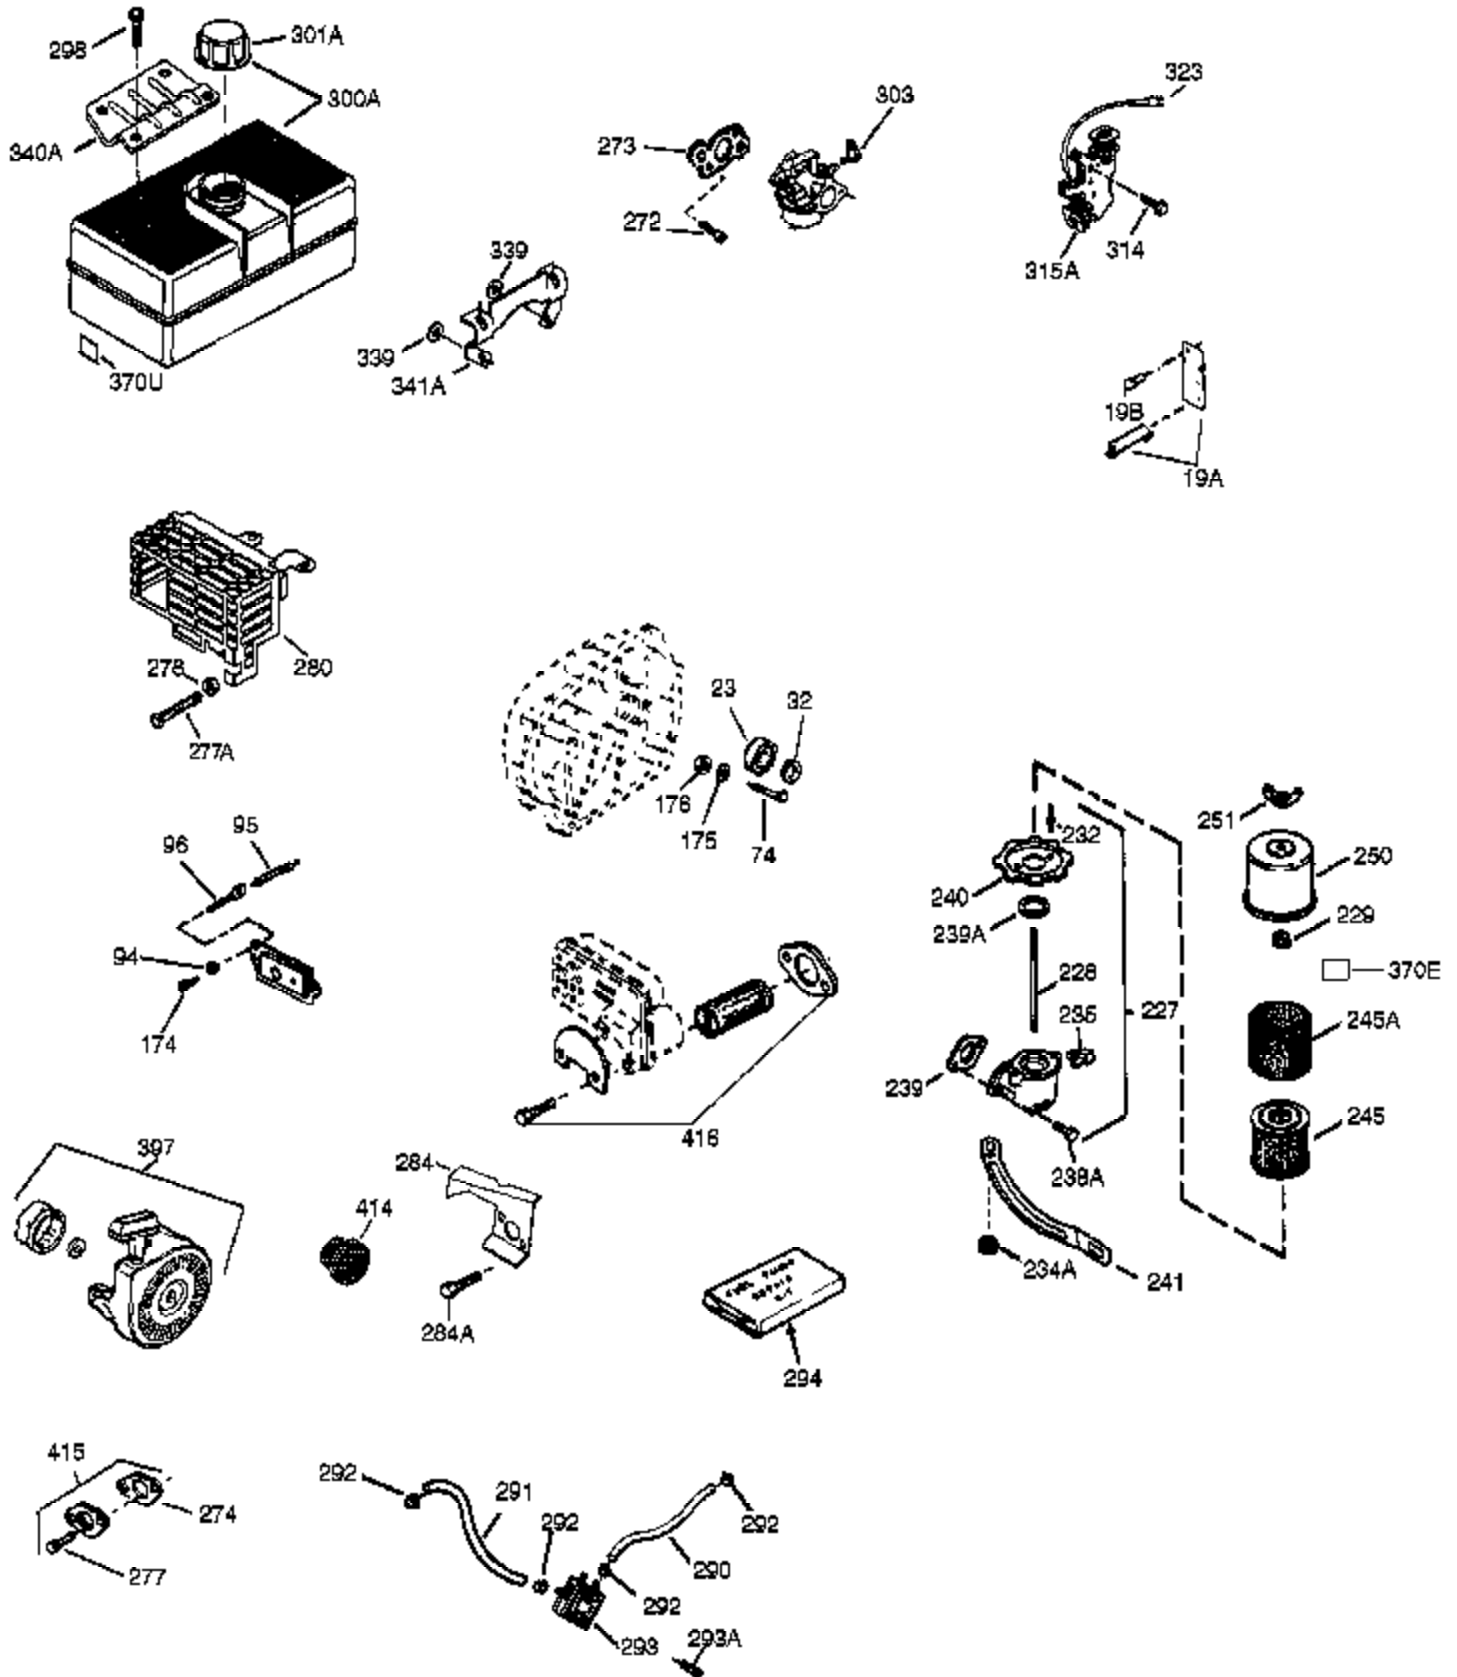

Ref #	Part Number	Qty	Description
94	651016	1	Lock Nut, 10-32
95	30886A	1	Extension Spring
96	30845A	1	R.P.M. Adjusting Bolt
174	650128	1	Screw, 10-24 x 1/2"
238	651081	2	Screw, 10-32 x 15/32"
239	27272A	1	* Air Cleaner Gasket
240	33266	1	Air Cleaner Body
245	33268	1	Air Cleaner Filter
250	33269A	1	Air Cleaner Cover
251	37444	1	Wing Nut, 1/4-20
277	650729	2	Screw, 5-16/18 x 3-3/16"
290	30962	1	Fuel Line
292	26460	2	Fuel Line Clamp
311	35941	1	Oil Fill Plug
314	650873	2	Screw, 1/4-20 x 3/4"
323	610922	2	Terminal
416	34479A	1	Spark Arrestor Kit (Optional)