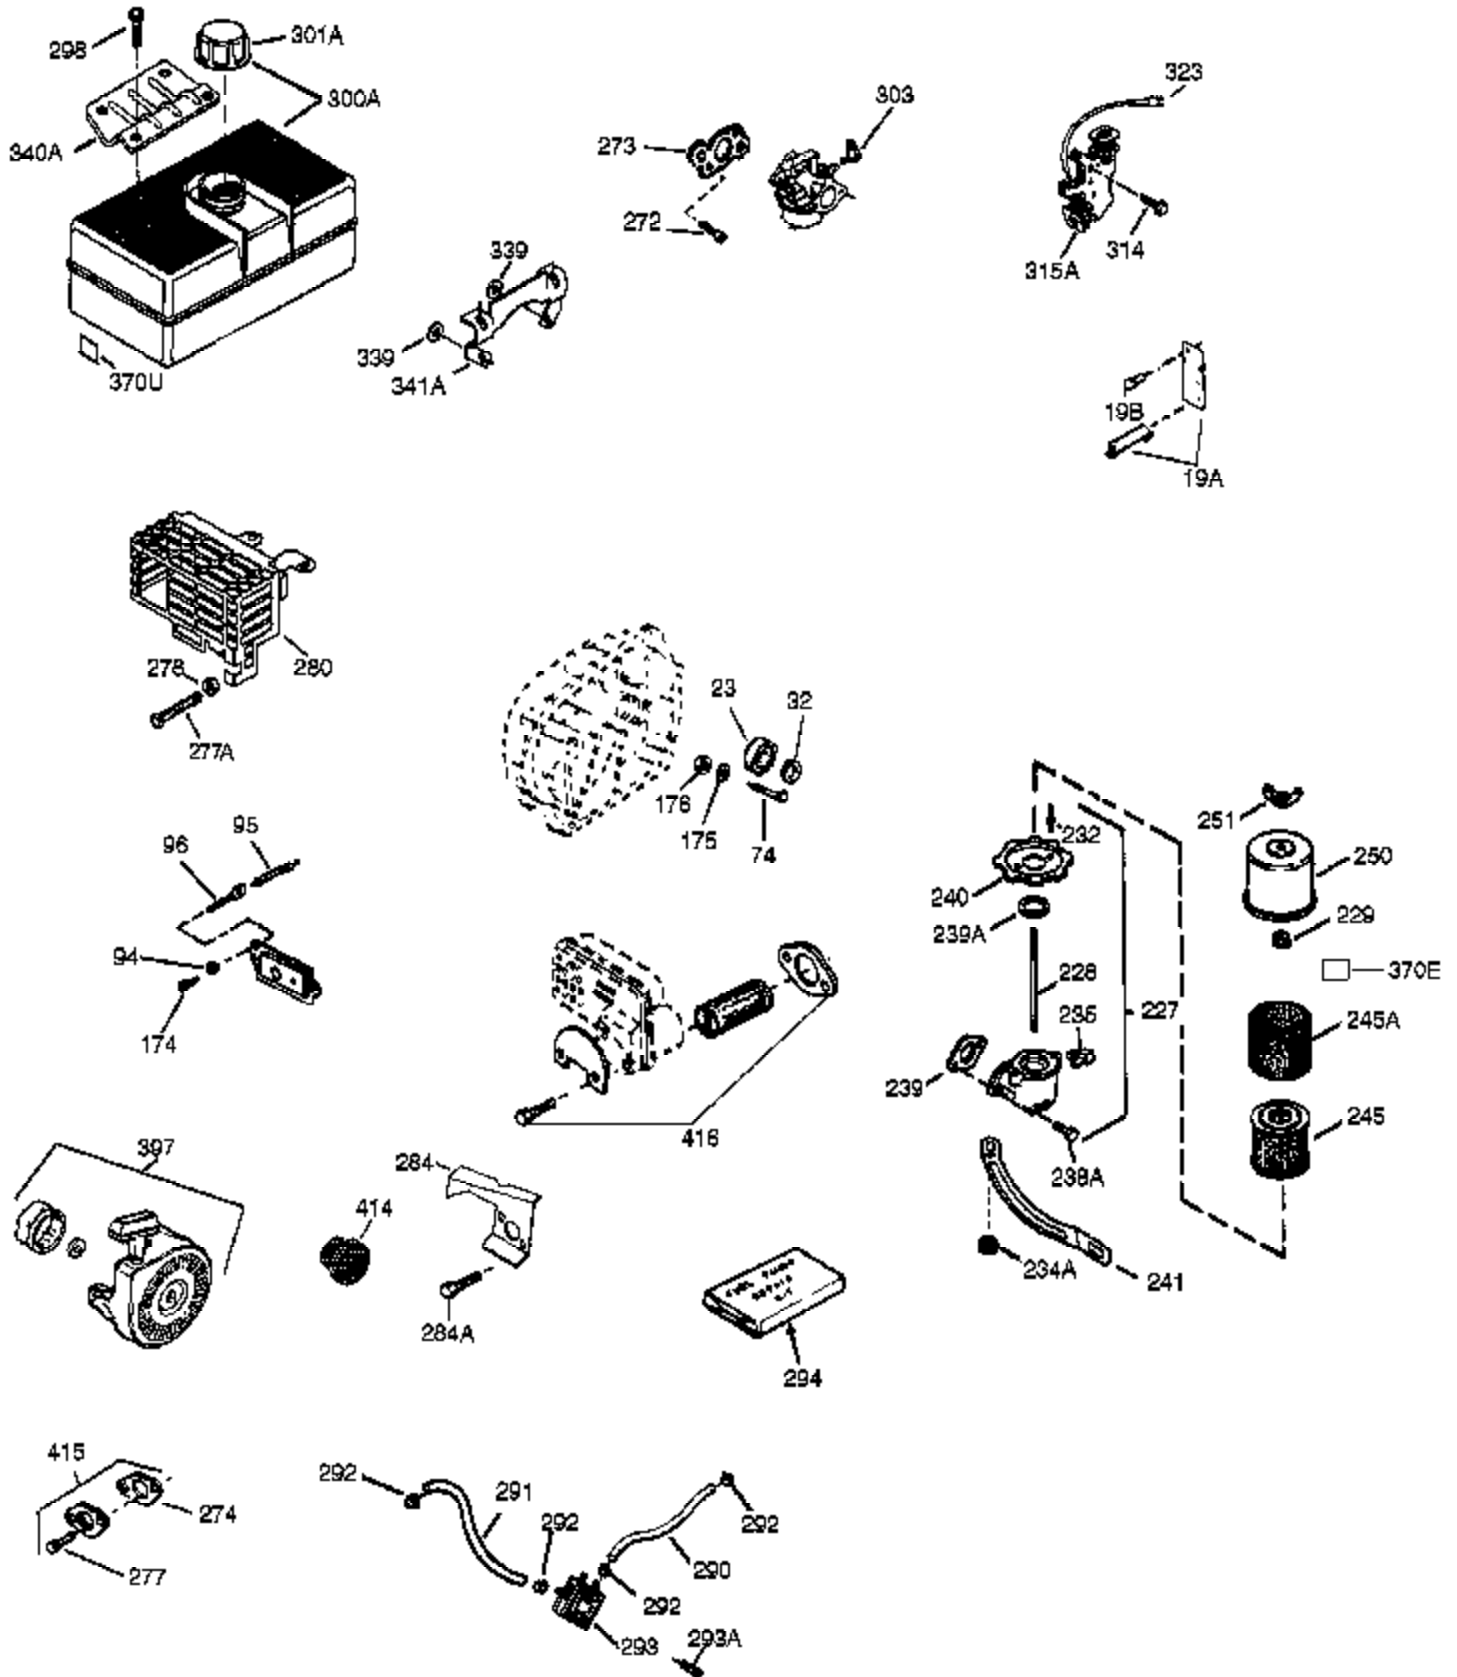

Ref #	Part Number	Qty	Description
94	651016	1	Lock Nut, 10-32
95	30886A	1	Extension Spring
96	30845A	1	R.P.M. Adjusting Bolt
174	650128	2	Screw, 10-24 x 1/2"
239	27272A	1	* Air Cleaner Gasket
240	33266	1	Air Cleaner Bracket
245	33268	1	Air Cleaner Filter
250	33269A	1	Air Cleaner Cover
251	37444	1	Wing Nut, 1/4-20
277	650729	2	Screw, 5/16-18 x 3-3/16
291	30705	1	Fuel Line
292	26460	2	Fuel Line Clamp
314	650873	2	Screw, 1/4-20 x 3/4"
323	610922	2	Terminal
416	34479A	1	Spark Arrestor Kit (Optional)