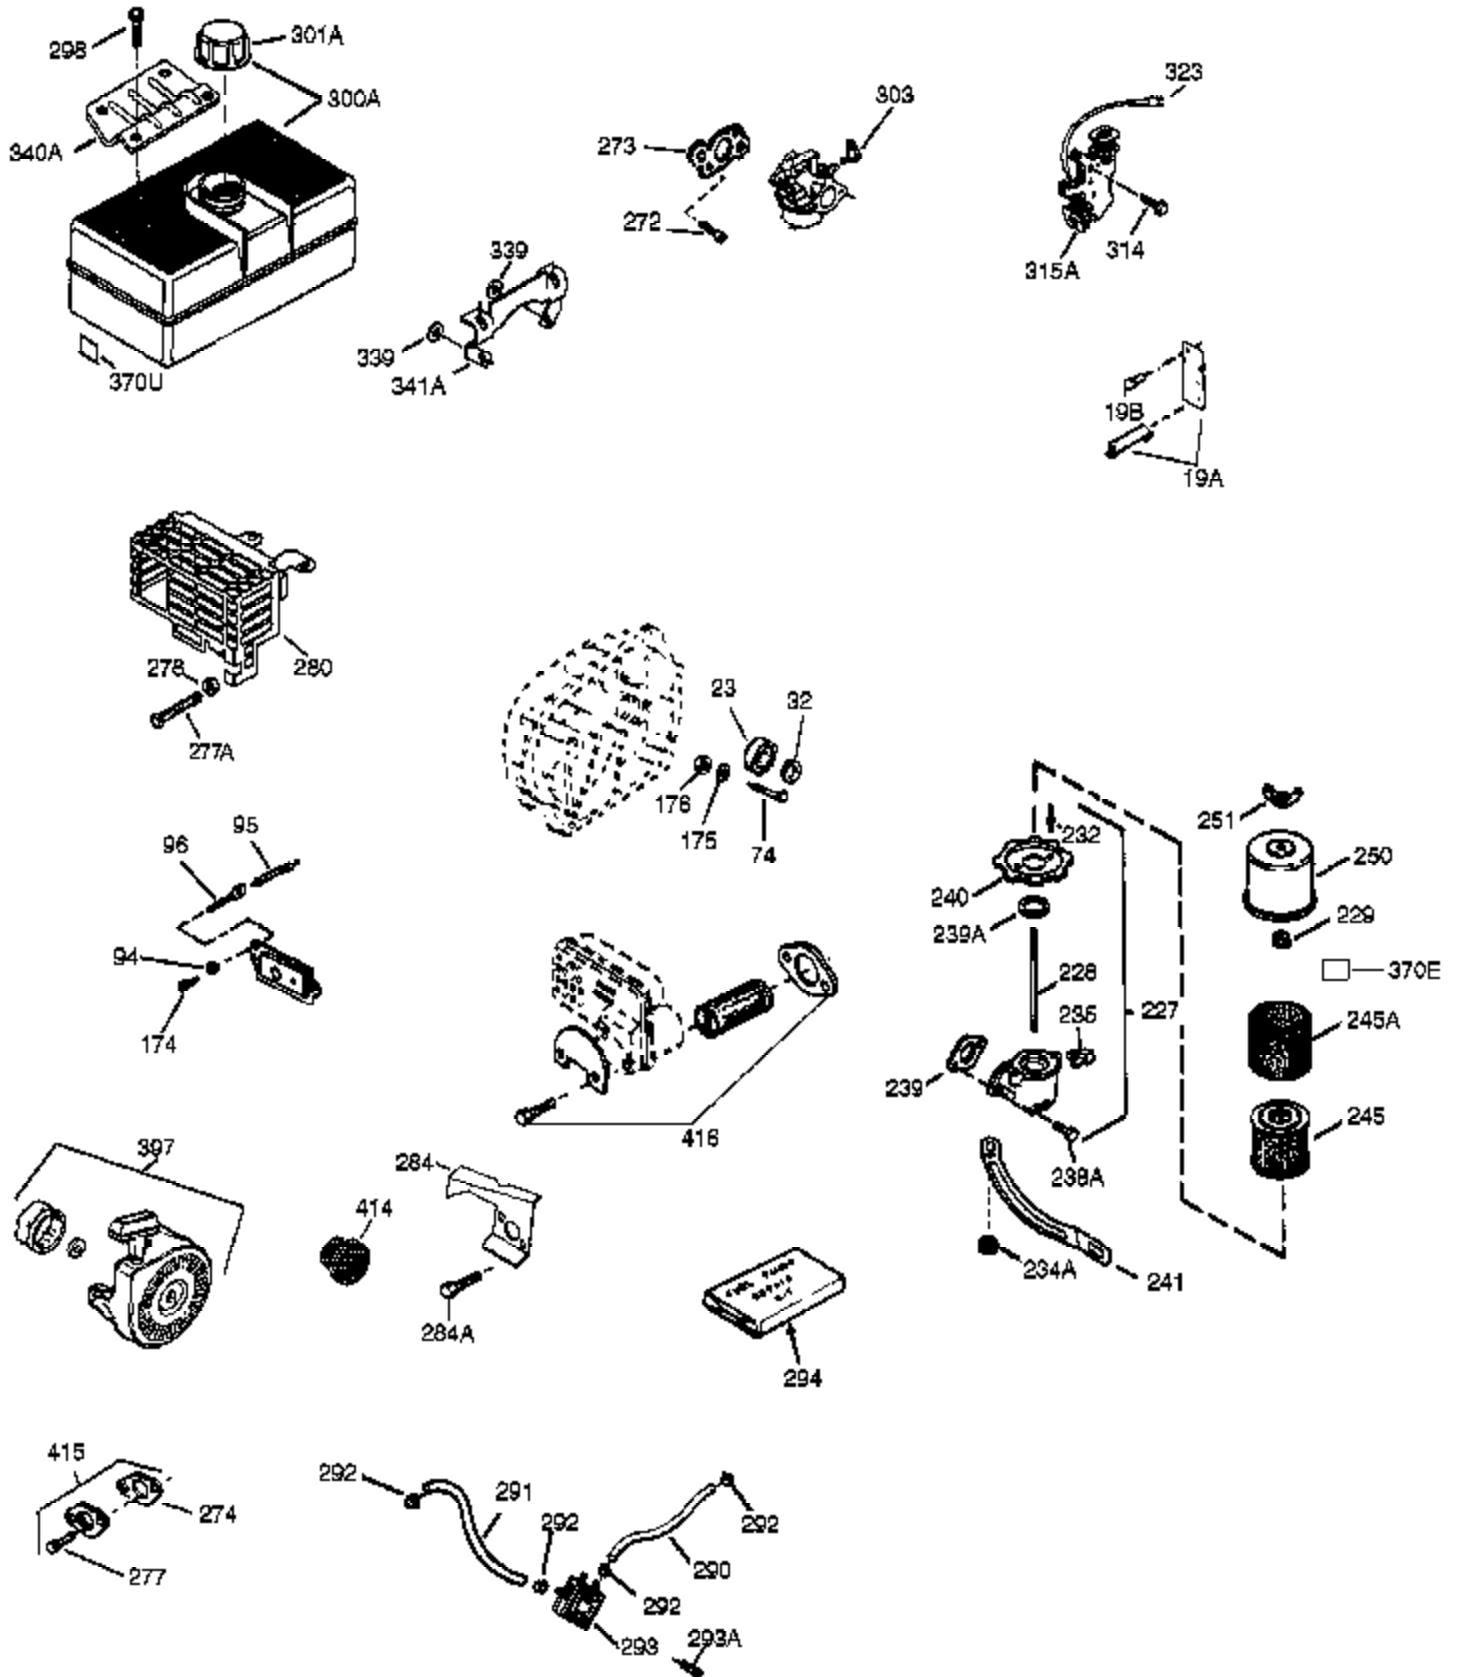

Ref #	Part Number	Qty	Description
23	33627	1	Ball Bearing
32	33628	1	Washer
74	31855	2	Bearing Retainer
94	651016	1	Lock Nut, 10-32
95	30886A	1	Extension Spring
96	30845A	1	R.P.M. Adjusting Bolt
174	650128	1	Screw, 10-24 x 1/2"
175	650778	2	Lock Washer
176	650580	2	Lock Nut, 10-24
239	27272A	1	* Air Cleaner Gasket
240	33266	1	Air Cleaner Body
245	33268	1	Air Cleaner Filter
245A	35881	1	Air Cleaner Filter
250	33269A	1	Air Cleaner Cover
251	37444	1	Wing Nut, 1/4-20
277	650729	2	Screw, 5-16/18 x 3-3/16"
292	26460	5	Fuel Line Clamp
416	34479A	1	Spark Arrestor Kit (Optional)