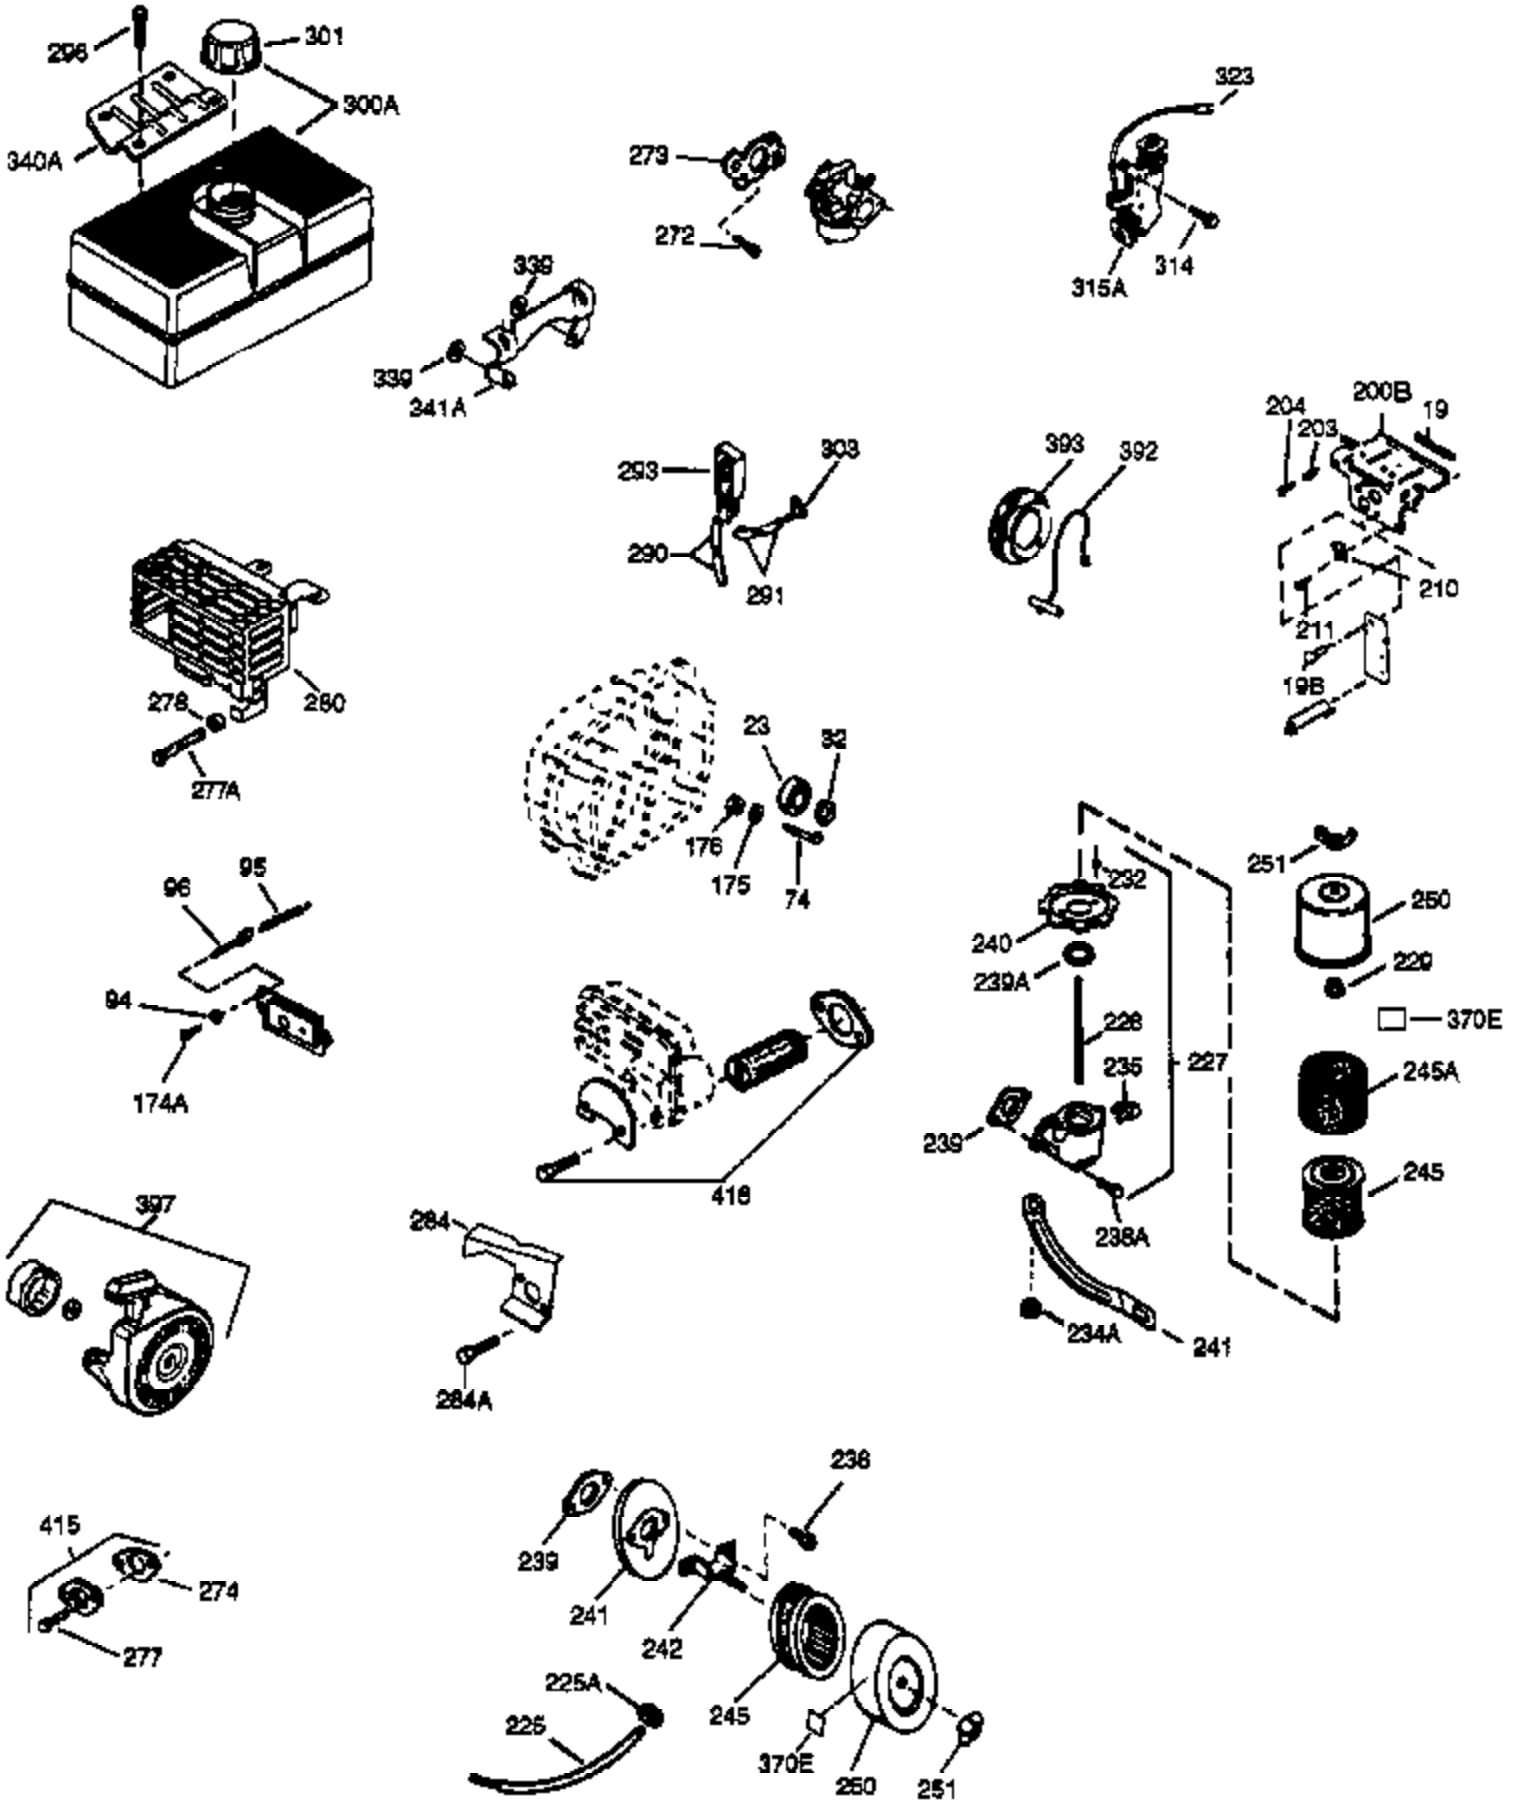

Ref #	Part Number	Qty	Description
23	33627	1	Ball Bearing
32	33628	1	Washer
74	31855	2	Bearing Retainer
94	651016	1	Lock Nut, 10-32
95	30886A	1	Extension Spring
96	30845A	1	R.P.M. Adjusting Bolt
175	650778	2	Lock Washer
176	650580	2	Lock Nut, 10-24
238	28820	2	Screw, 10-32 x 1/2"
239	27272A	1	* Air Cleaner Gasket
240	33266	1	Air Cleaner Body
242	33267	1	Air Cleaner Bracket
245	33268	1	Air Cleaner Filter
245A	35881	1	Air Cleaner Filter
250	33269A	1	Air Cleaner Cover
251	650513	1	Wing Nut, 1/4-20
277	650729	2	Screw, 5-16/18 x 3-3/16"
290	30962	1	Fuel Line
310A	35941	1	Dipstick
314	650873	2	Screw 1/4-20 x 3/4"
323	610922	1	Terminal
416	34479A	1	Spark Arrestor Kit (Optional)