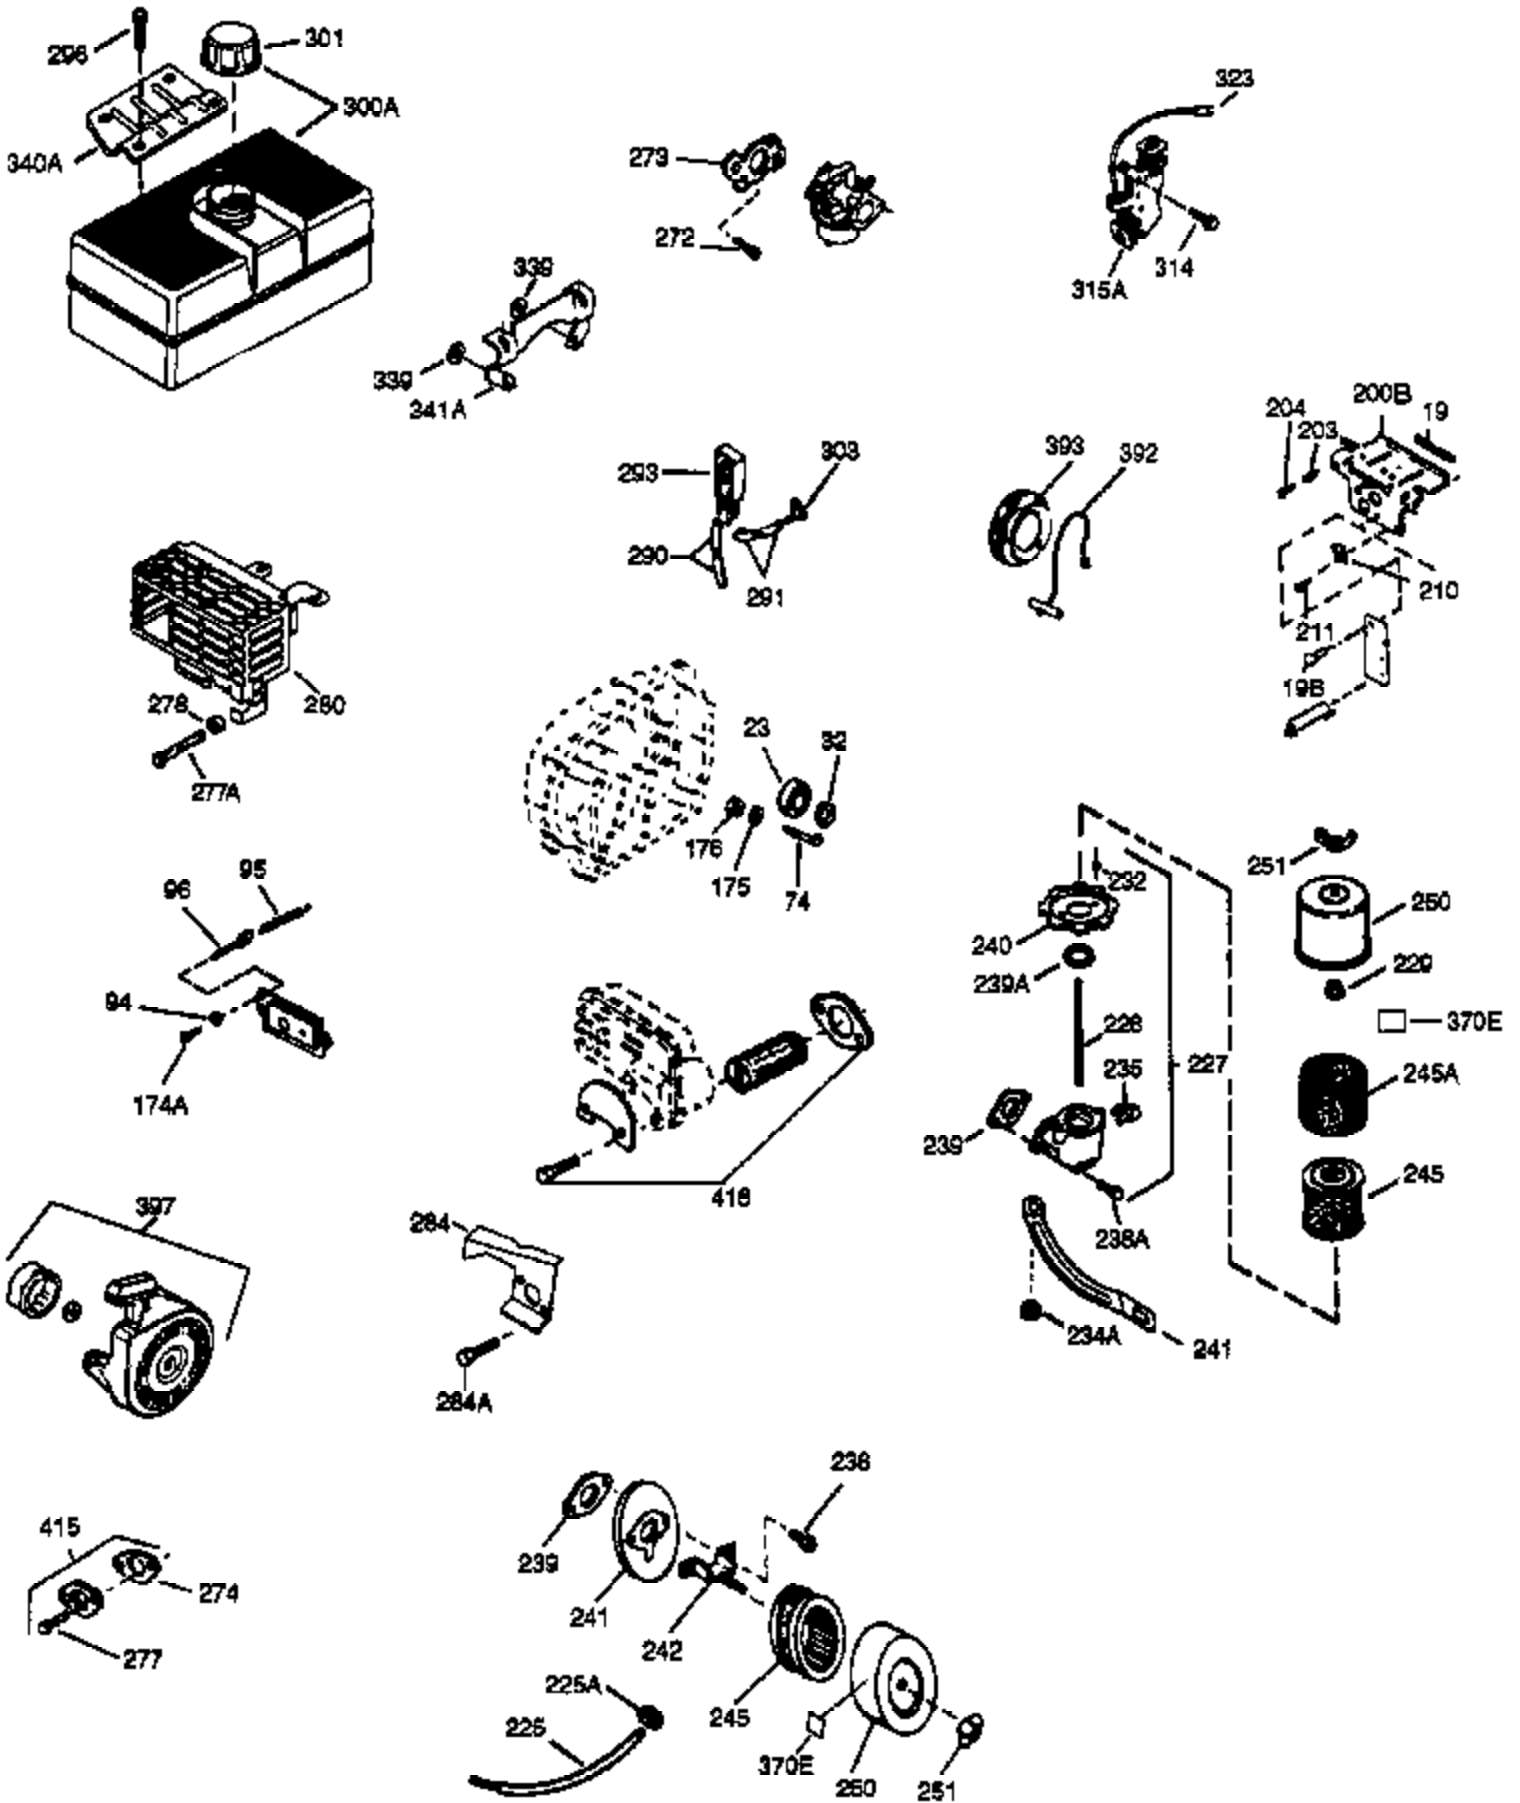

Ref #	Part Number	Qty	Description
23	33627	1	Ball Bearing
32	33628	1	Washer
74	31855	2	Bearing Retainer
94	651016	1	Nut, 10-32
95	30886A	1	Extension Spring
96	30845A	1	R.P.M. Adjusting Bolt
175	650778	2	Lock Washer
176	650580	2	Lock Nut, 10-24
212A	36288	1	Bushing
238	28820	2	Screw, 10-32 x 1/2"
239	27272A	1	* Air Cleaner Gasket
240	33266	1	Air Cleaner Bracket
242	33267	1	Air Cleaner Bracket
245	33268	1	Air Cleaner Filter
245A	35881	1	Air Cleaner Filter
250	33269A	1	Air Cleaner Cover
251	37444	1	Wing Nut, 1/4-20
277	650729	2	Screw, 5/16-18 x 3-3/16"
416	34479A	1	Spark Arrestor Kit (Incl. 417)(Optional)
417	650696	2	Screw, 5/16-18 x 2-45/64"