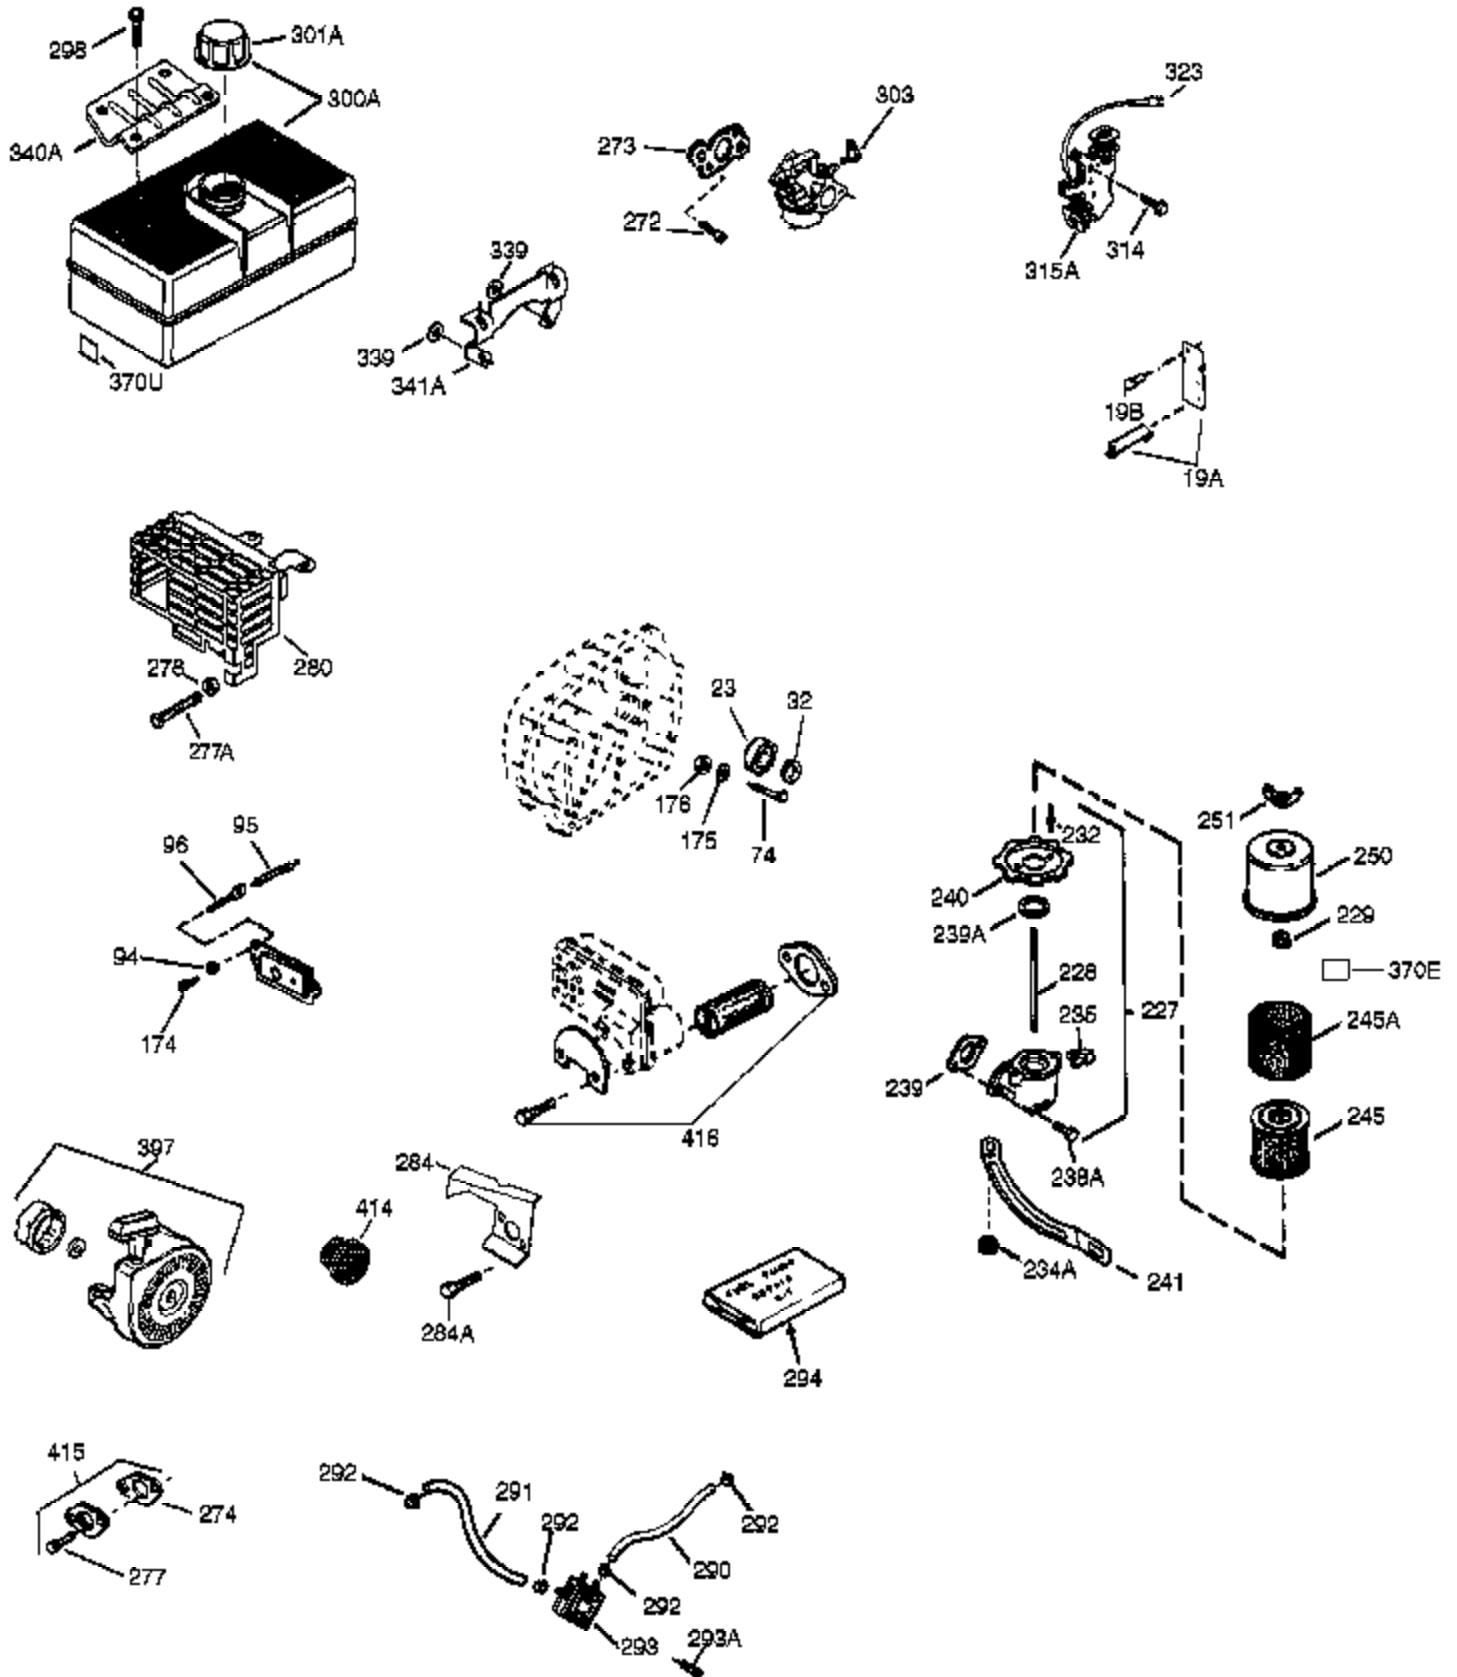

Ref #	Part Number	Qty	Description
19A	33857	1	Extension Spring
23	33627	1	Ball Bearing
32	33628	1	Washer
74	31855	2	Bearing Retainer
174	650128	2	Screw, 10-24 x 1/2"
175	650778	2	Lock Washer
176	650580	2	Lock Nut 10-24
239	27272A	1	* Air Cleaner Gasket
240	37104	1	Air Cleaner Body
245A	35881	1	Air Cleaner Filter
245	33268	1	Air Cleaner Filter
250	33269A	1	Air Cleaner Cover
251	37444	1	Wing Nut, 1/4-20
272	30196	2	Screw, 5/16-18 x 3/4"
273	34349A	1	Carburetor Flange
274	35865	1	Muffler Gasket
277A	650902	2	Screw, 10-32 x 7/16"
278	26073	1	Washer
280	37077	1	Heat Shield
284A	30196	2	Screw, 5/16-18 x 3/4"
284	34390	1	Heat Deflector
290	29774	1	Fuel Line
292	26460	2	Fuel Line Clamp
293	35812	1	Pulse Pump (Incl. 294)
294	35791	1	Pulse Pump Repair Kit
298	650665	2	Screw, 1/4-15 x 3/4"
303	28566	1	Fuel Fitting
314	650873	2	Screw, 1/4-20 x 3/4"
323	610922	2	Terminal
323A	611276	1	Terminal
323B	611277	1	Terminal