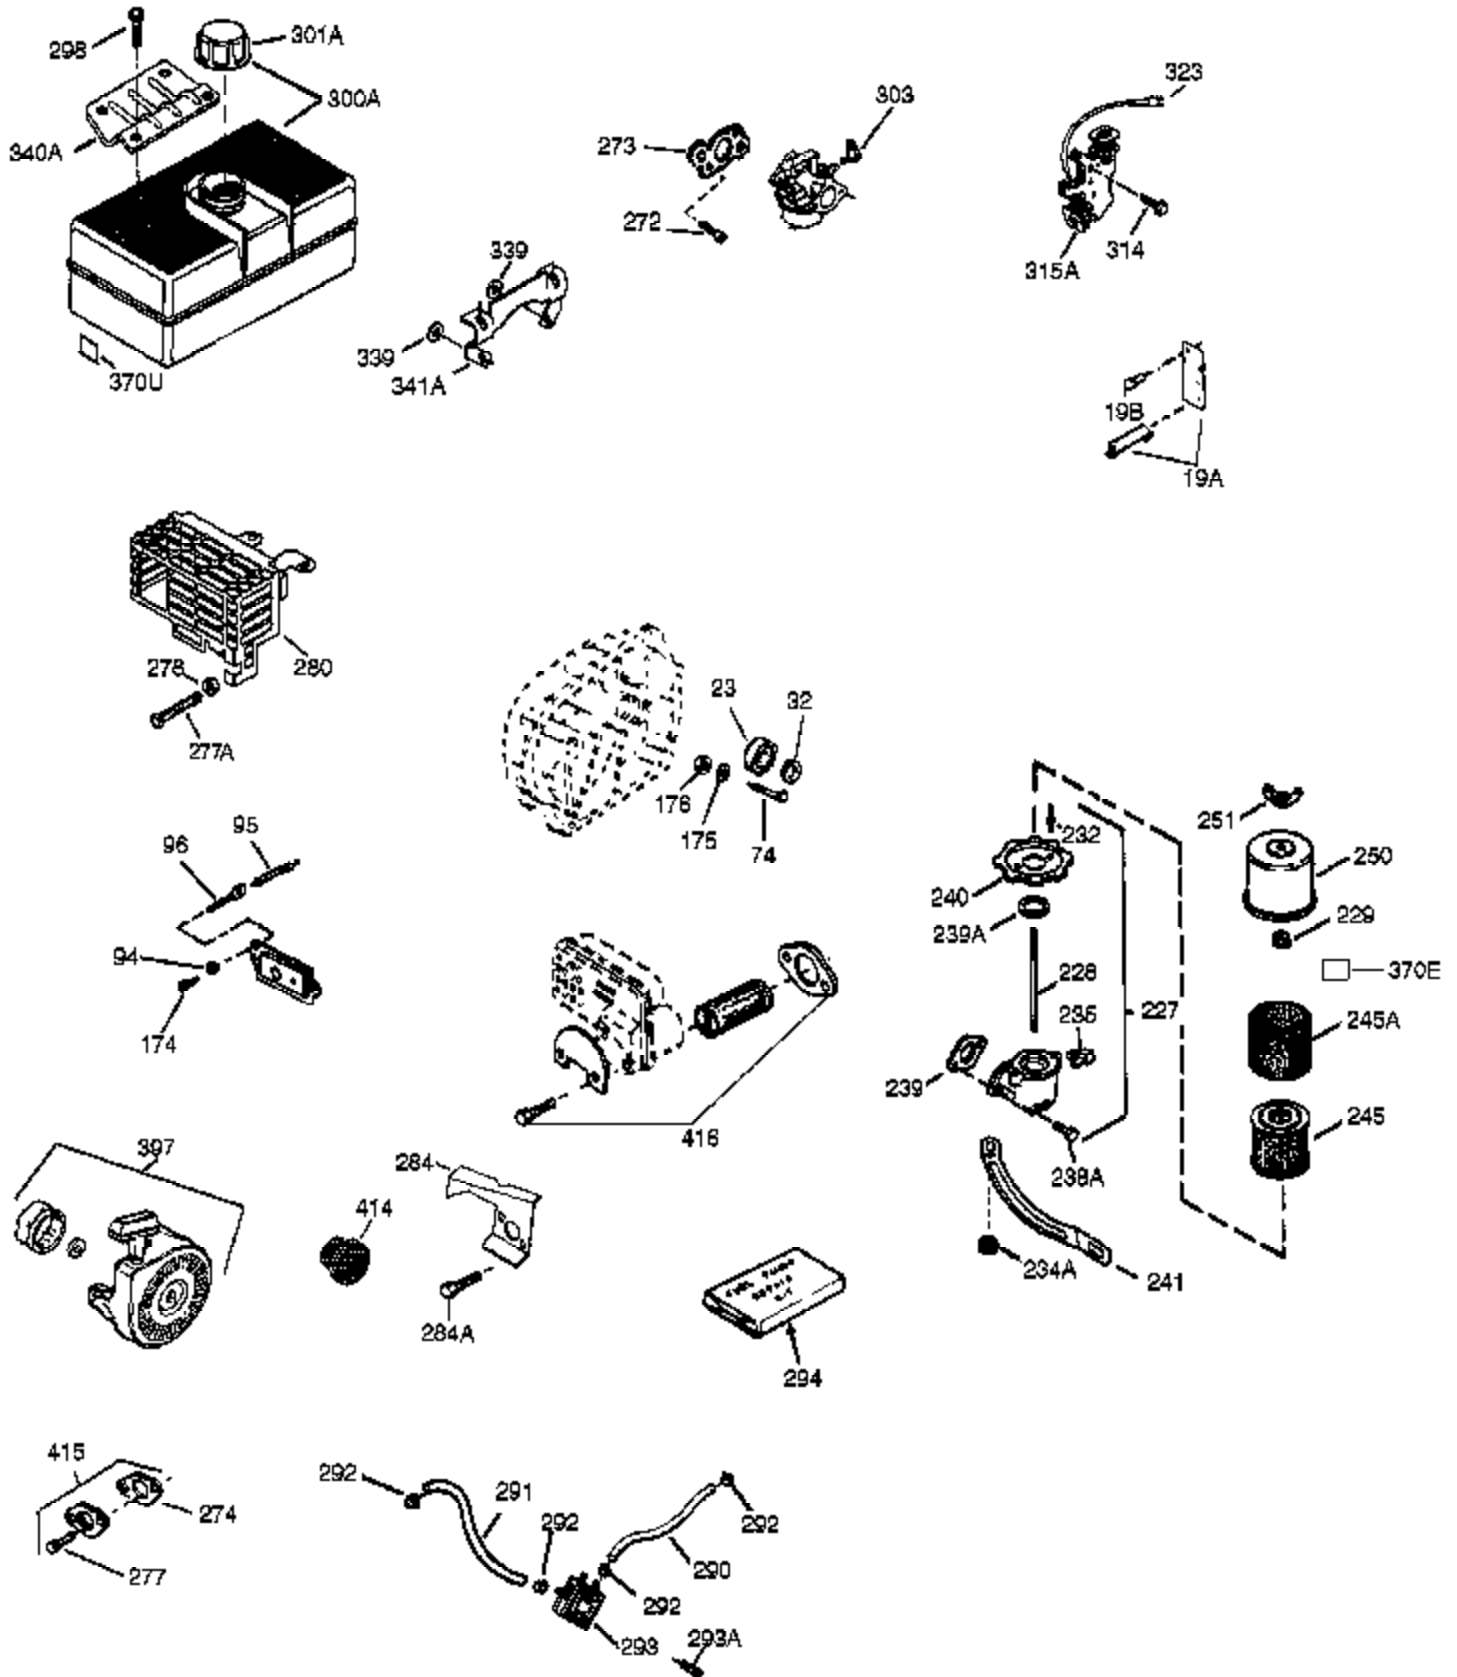

Engine Parts List #2

Ref #	Part Number	Qty	Description
19A	33857	1	Extension Spring
23	33627	1	Ball Bearing
32	33628	1	Washer
74	31855	2	Bearing Retainer
174	650128	2	Screw, 10-24 x 1/2"
175	650778	2	Lock Washer
176	650580	2	Lock Nut 10-24
239	27272A	1	* Air Cleaner Gasket
240	37104	1	Air Cleaner Body
245A	35881	1	Air Cleaner Filter
245	33268	1	Air Cleaner Filter
250	33269A	1	Air Cleaner Cover
251	37444	1	Wing Nut, 1/4-20
272	30196	2	Screw, 5/16-18 x 3/4"
273	34349A	1	Carburetor Flange
274	35865	1	* Muffler Gasket
278	26073	1	Washer
280	37077	1	Heat Shield
284	34390	1	Heat Deflector
284A	30196	2	Screw, 5/16-18 x 3/4"
290	29774	1	Fuel Line
292	26460	4	Fuel Line Clamp
293	35812	1	Pulse Pump (Incl. 294)
294	35791	1	Pulse Pump Repair Kit
298	650665	2	Screw, 1/4-15 x 3/4"
303	28566	1	Fuel Fitting
314	650873	2	Screw, 1/4-20 x 3/4"
323	610922	1	Terminal
323A	611276	1	Terminal
323B	611277	1	Terminal