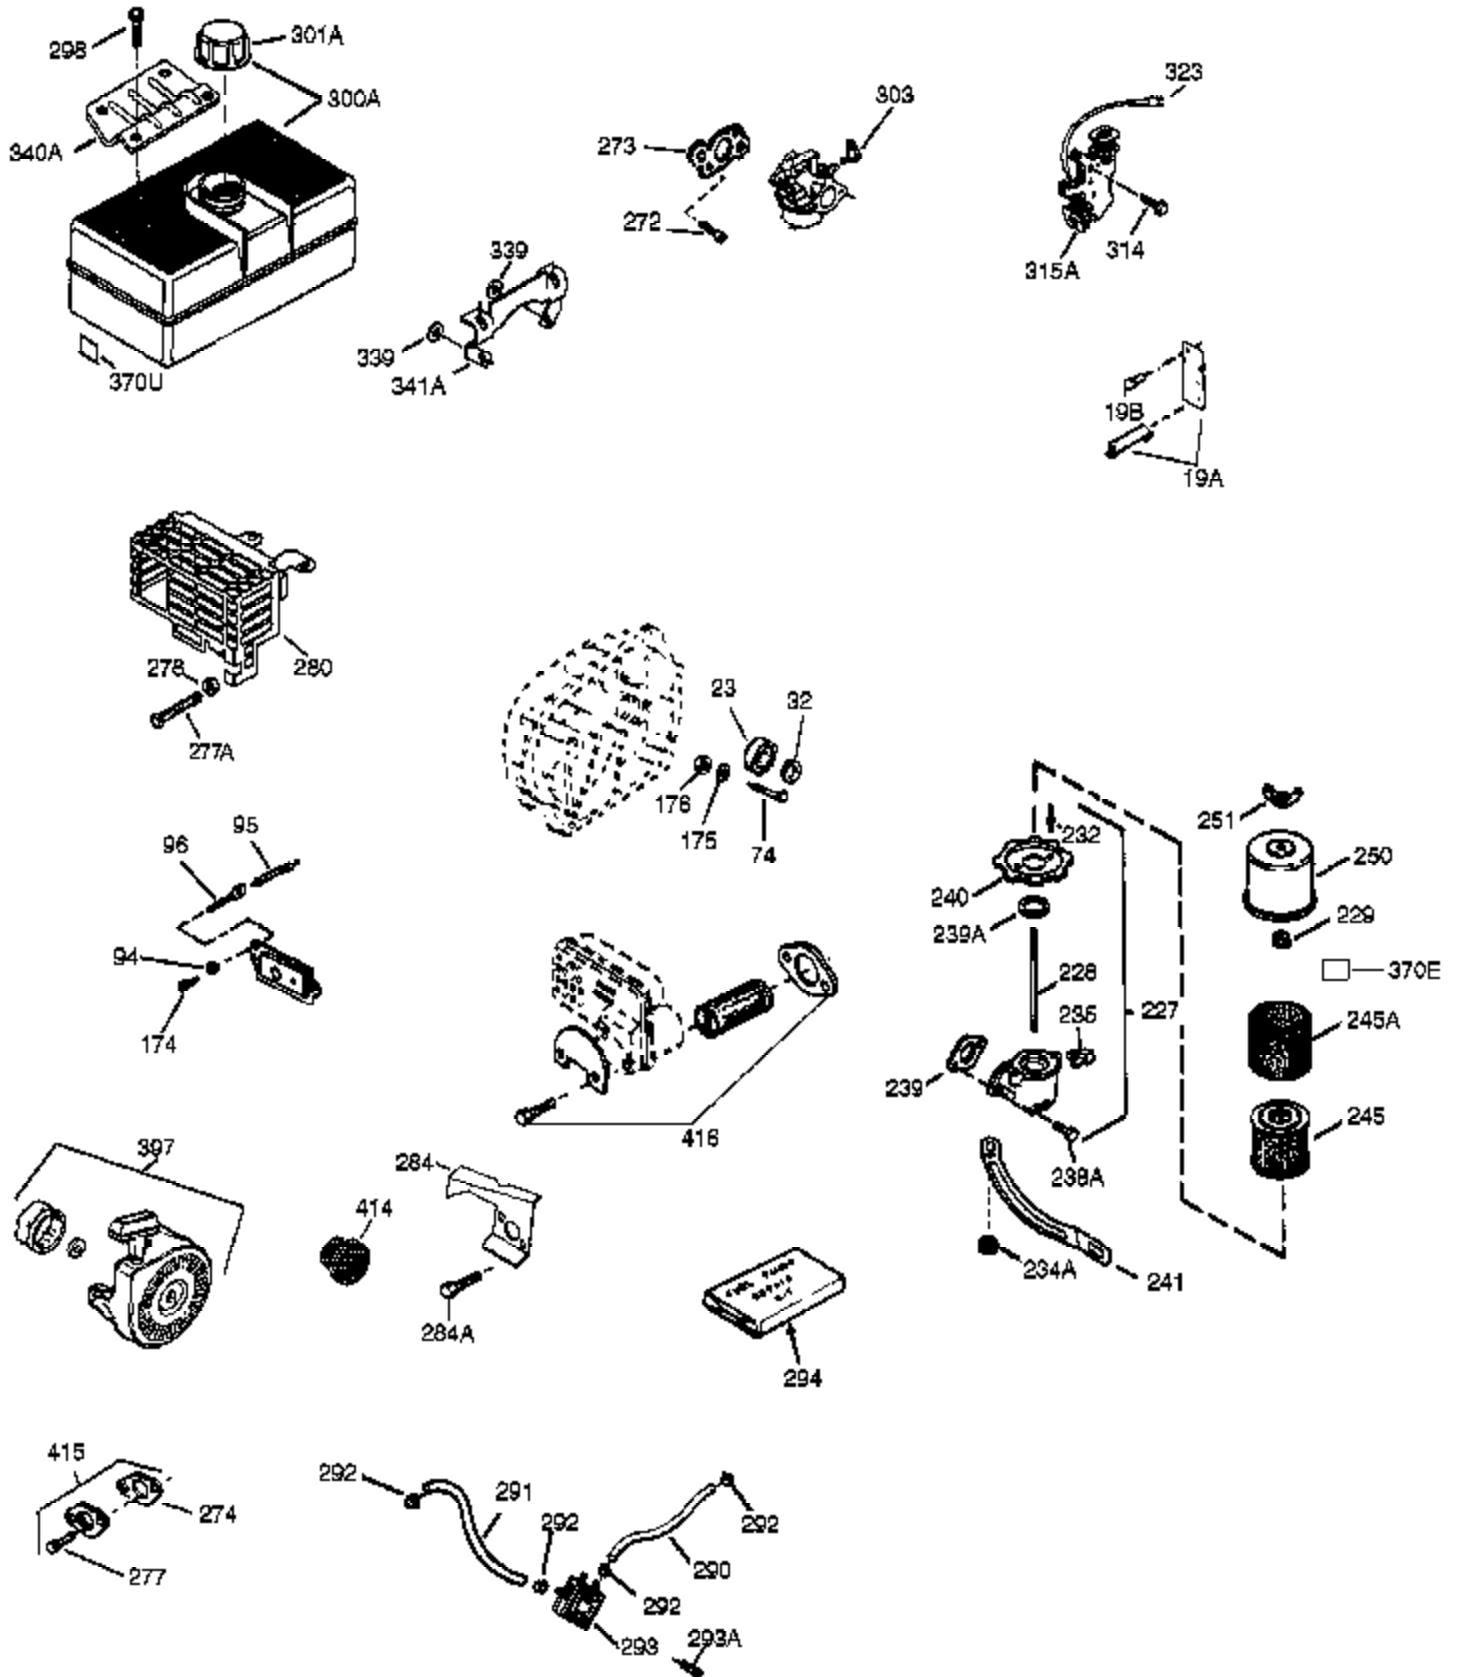

Ref #	Part Number	Qty	Description
94	651016	1	Lock Nut, 10-32
95	30886A	1	Extension Spring
96	30845A	1	R.P.M. Adjusting Bolt
174	650128	2	Screw, 10-24 x 1/2"
227	35044	1	Air Cleaner Elbow (Incl. 228,232,239A & 240)
228	650851	1	Stud, 1/4-20 x 8.1
229	650852	1	Nut, 1/4-20
232	0	2	Pop Rivet (Purchase Locally)
235	30675	1	Air Cleaner Elbow Fitting
238A	650163	2	Screw, 10-32 x 7/8"
239	27272A	1	* Air Cleaner Gasket
239A	34698A	1	* Air Cleaner Gasket
240	37279	1	Air Cleaner Bracket
241	34699	1	Air Cleaner Bracket
245A	34703	1	Air Cleaner Filter
245	34700A	1	Air Cleaner Filter
250	37278	1	Air Cleaner Cover
251	650886	1	Wing Nut, 1/4-20
277	650729	2	Screw, 5/16-18 x 3-3/16
290	30705	1	Fuel Line
292	26460	2	Fuel Line Clamp
370E	37293	1	Air Cleaner Decal
416	34479A	1	Spark Arrestor Kit (Optional)