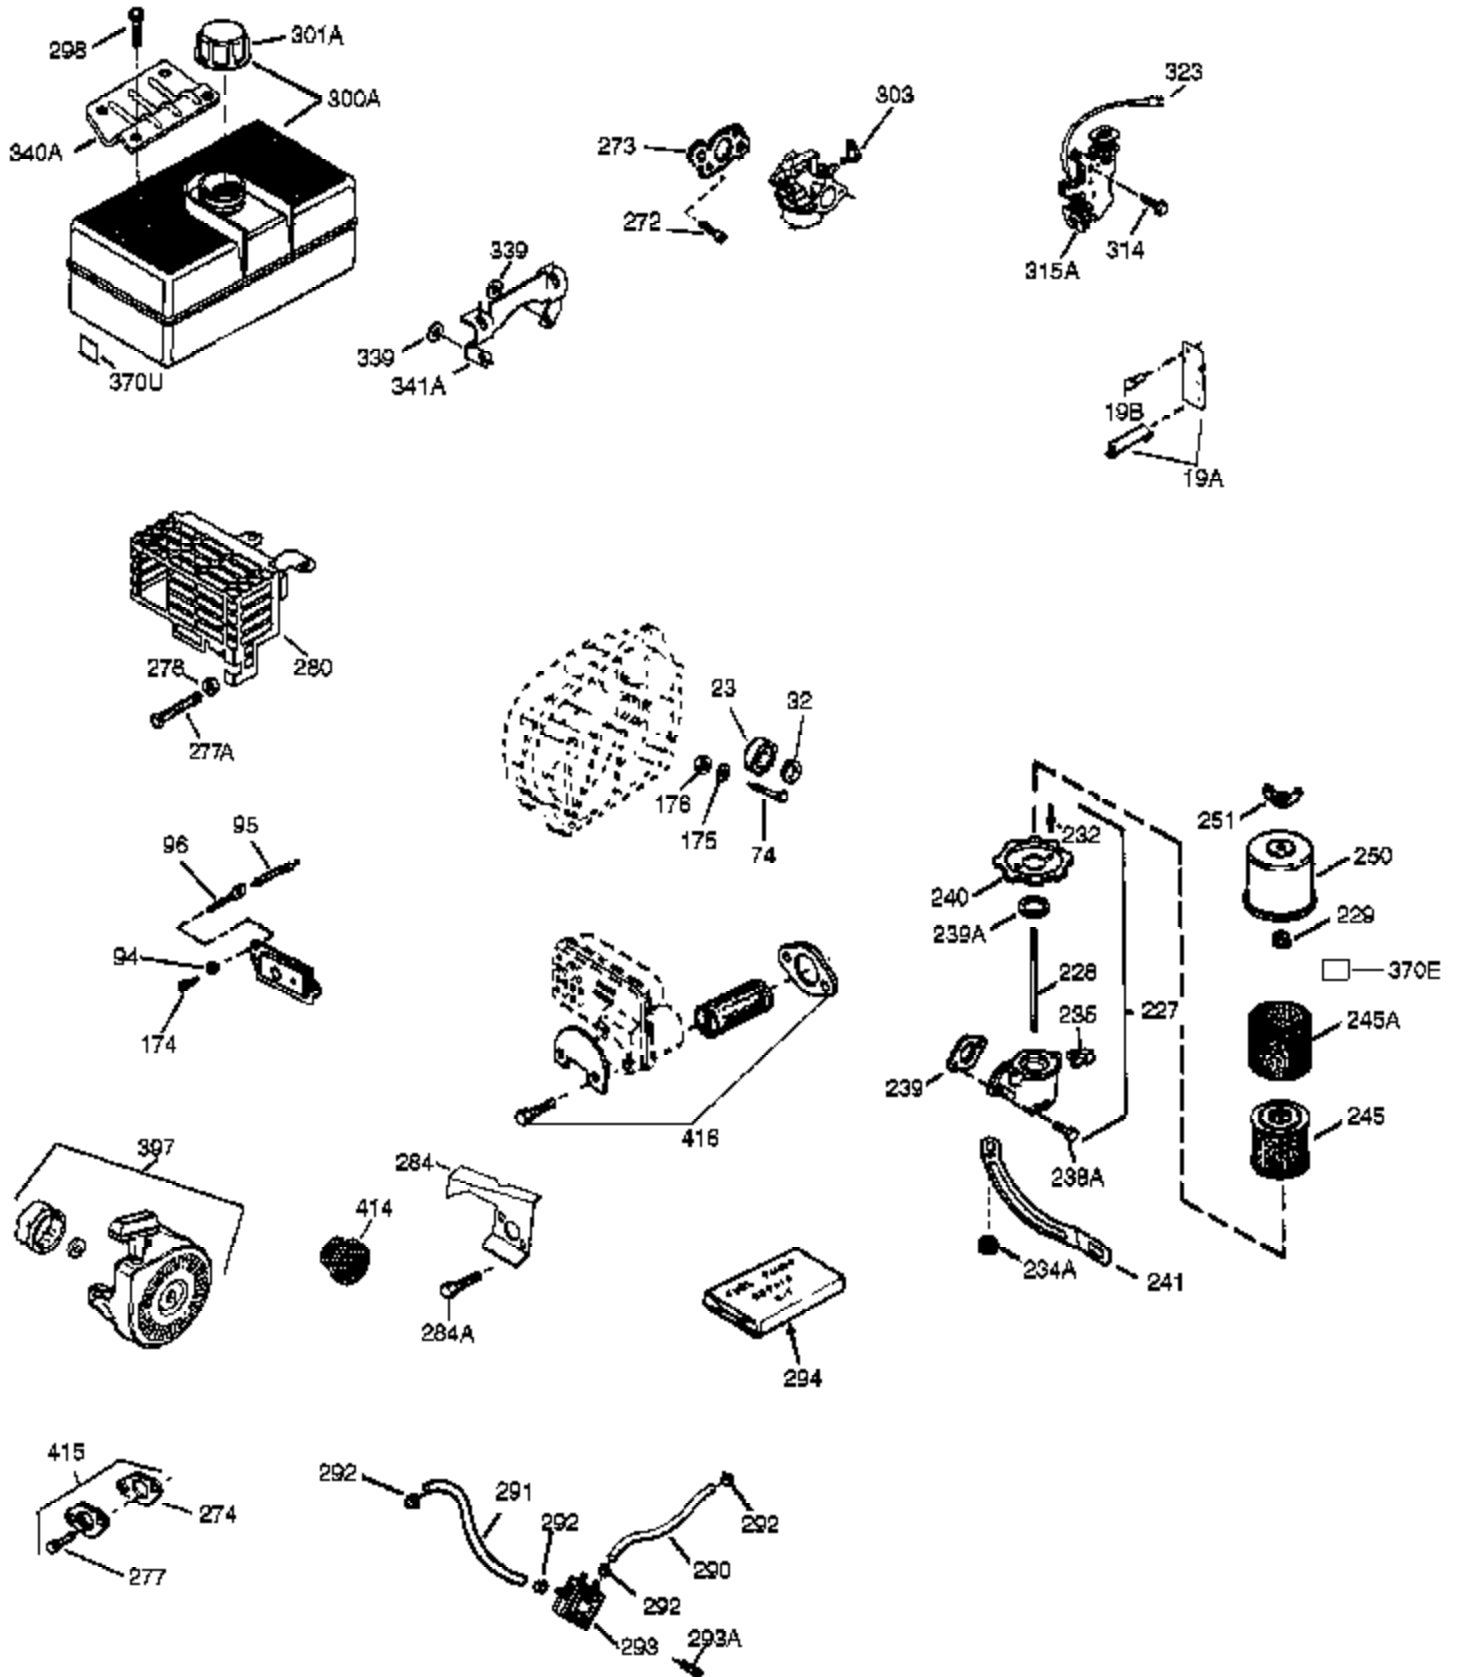

Engine Parts List #2

Ref #	Part Number	Qty	Description
19A	33857	2	Extension Spring
19B	28942	1	Screw, 10-32 x 3/8"
23	33627	1	Ball Bearing
32	33628	1	Washer
74	31855	2	Bearing Retainer
174	650128	2	Screw, 10-24 x 1/2"
175	650778	2	Lock Washer
176	650580	2	Lock Nut, 10-24
235	28566	1	Air Cleaner Elbow Fitting
239	27272A	1	* Air Cleaner Gasket
240	37104	1	Air Cleaner Body
245A	35881	1	Air Cleaner Filter
245	33268	1	Air Cleaner Filter
250	33269A	1	Air Cleaner Cover
251	650513	1	Wing Nut, 1/4-20
272	30196	2	Screw, 5/16-18 x 3/4"
273	34349A	1	Carburetor Flange
274	35865	1	* Exhaust Gasket
277	650273	2	Screw, 5/16-18 x 5/8"
278	26073	1	Washer
280	37077	1	Heat Shield
284A	30196	2	Screw, 5/16-18 x 3/4"
284	34390	1	Muffler Deflector
290	29774	1	Fuel Line
291	30962	1	Fuel Line
292	26460	4	Fuel Line Clamp
293	35812	1	Pulse Pump (Incl. 294)
293A	650517	2	Screw, Torx T-30, 1/4-20 x 27/32"
294	35791	1	Pulse Pump Repair Kit
298	650665	2	Screw, 1/4-15 x 3/4"
314	650873	1	Screw, 1/4-20 x 3/4"
323	611230	2	Terminal
339	35880	2	Spacer
340A	34259	1	Fuel Tank Bracket
341A	34258A	1	Fuel Tank Bracket