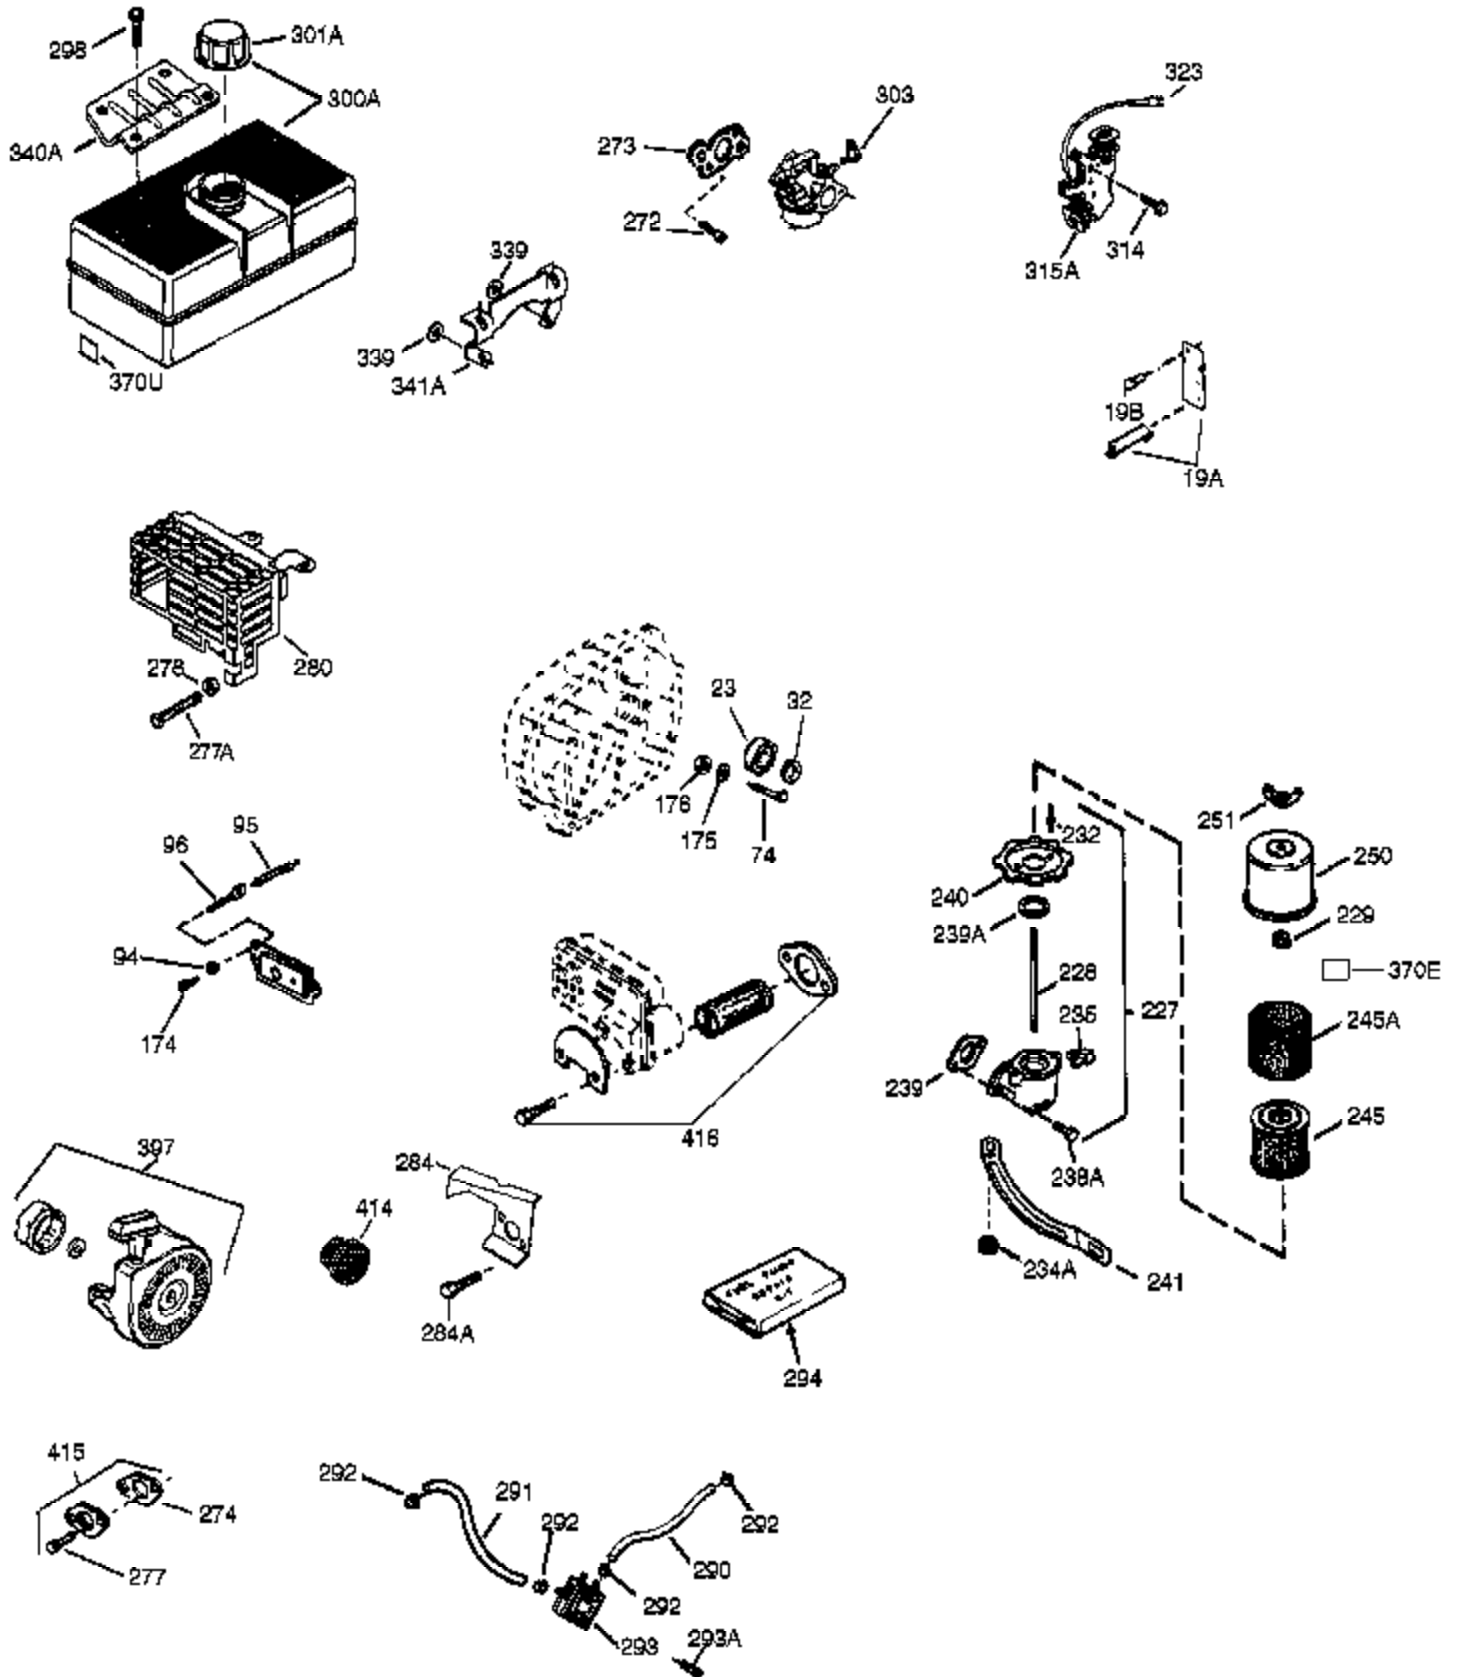

Ref #	Part Number	Qty	Description
19A	33857	1	Extension Spring
23	33627	1	Ball Bearing
32	33628	1	Washer
74	31855	2	Bearing Retainer
129	650727	4	Screw, 5/16-18 x 1-3/4"
174	650128	1	Screw, 10-24 x 1/2"
175	650778	2	Lock Washer
176	650580	2	Lock Nut, 10-24
182A	650517	2	Screw, Torx T-30, 1/4-20 x 27/32"
239	27272A	1	* Air Cleaner Gasket
240	37104	1	Air Cleaner Body
245	33268	1	Air Cleaner Filter
245A	35881	1	Air Cleaner Filter
250	33269A	1	Air Cleaner Cover
251	650513	1	Wing Nut, 1/4-20
272	30196	2	Screw, 5/16-18 x 3/4"
273	34349A	1	Carburetor Flange
274	35865	1	* Exhaust Gasket
277	650902	2	Screw, 10-32 x 7/16"
278	26073	1	Washer
280	37077	1	Heat Shield
284	34390	1	Muffler Deflector
284A	30196	2	Screw, 5/16-18 x 3/4"
291	29774	1	Fuel Line
292	26460	4	Fuel Line Clamp
293	35812	1	Pulse Pump (Incl. 294)
294	35791	1	Pulse Pump Repair Kit
298	650665	2	Screw, 1/4-15 x 3/4"
303	28566	1	Pulse Pump Fitting
314	650873	2	Screw, 1/4-20 x 3/4"
323B	611260	1	Terminal
323A	611259	1	Terminal
323	610922	2	Terminal