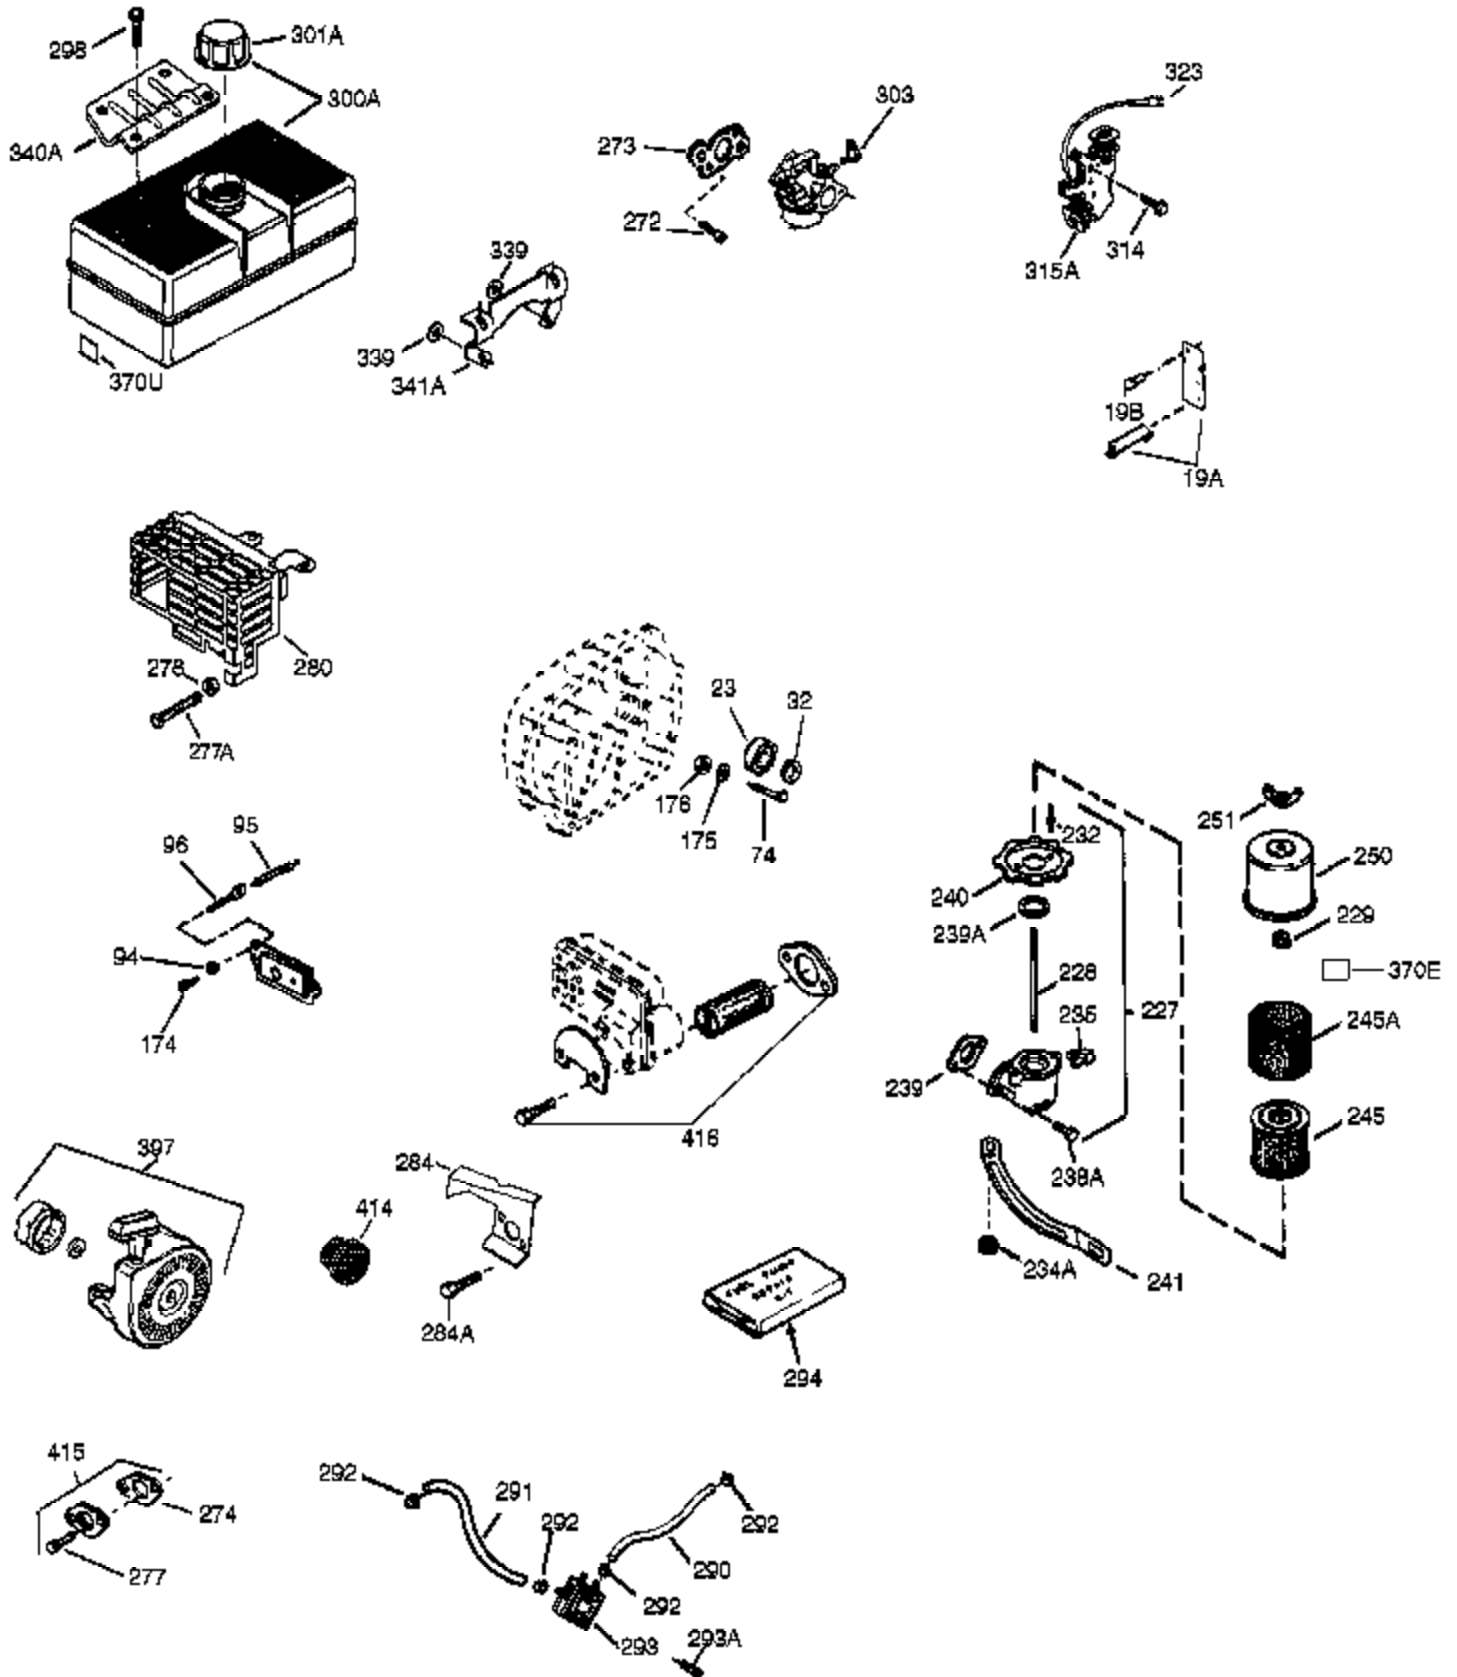

Engine Parts List #2

Ref #	Part Number	Qty	Description
19A	33857	2	Extension Spring
19B	28942	1	Screw, 10-32 x 3/8"
23	33627	1	Ball Bearing
32	33628	1	Washer
74	31855	2	Bearing Retainer
174	650128	2	Screw, 10-24 x 1/2"
175	650778	2	Lock Washer
176	650580	2	Lock Nut, 10-24
235	28566	1	Air Cleaner Elbow Fitting
239	27272A	1	* Air Cleaner Gasket
240	37104	1	Air Cleaner Body
245	33268	1	Air Cleaner Filter
245A	35881	1	Air Cleaner Filter
250	33269A	1	Air Cleaner Cover
251	650513	1	Wing Nut, 1/4-20
272	30196	2	Screw, 5/16-18 x 3/4"
273	34349A	1	Carburetor Flange
274	35865	1	Exhaust Gasket
277	650273	2	Screw, 5/16-18 x 5/8"
278	26073	1	Washer
280	37077	1	Heat Shield
284	34390	1	Muffler Deflector
284A	30196	2	Screw, 5/16-18 x 3/4"
290	29774	1	Fuel Line
291	30962	1	Fuel Line
292	26460	4	Fuel Line Clamp
293A	650517	2	Screw, Torx T-30, 1/4-20 x 27/32"
293	35812	1	Pulse Pump (Incl. 294)
294	35791	1	Pulse Pump Repair Kit
298	650665	2	Screw, 1/4-15 x 3/4"
314	650873	1	Screw, 1/4-20 x 3/4"
323B	611260	1	Terminal
323	610922	2	Terminal
323A	611259	1	Terminal
339	35880	2	Spacer
340A	34259	1	Fuel Tank Bracket
341A	34258A	1	Fuel Tank Bracket