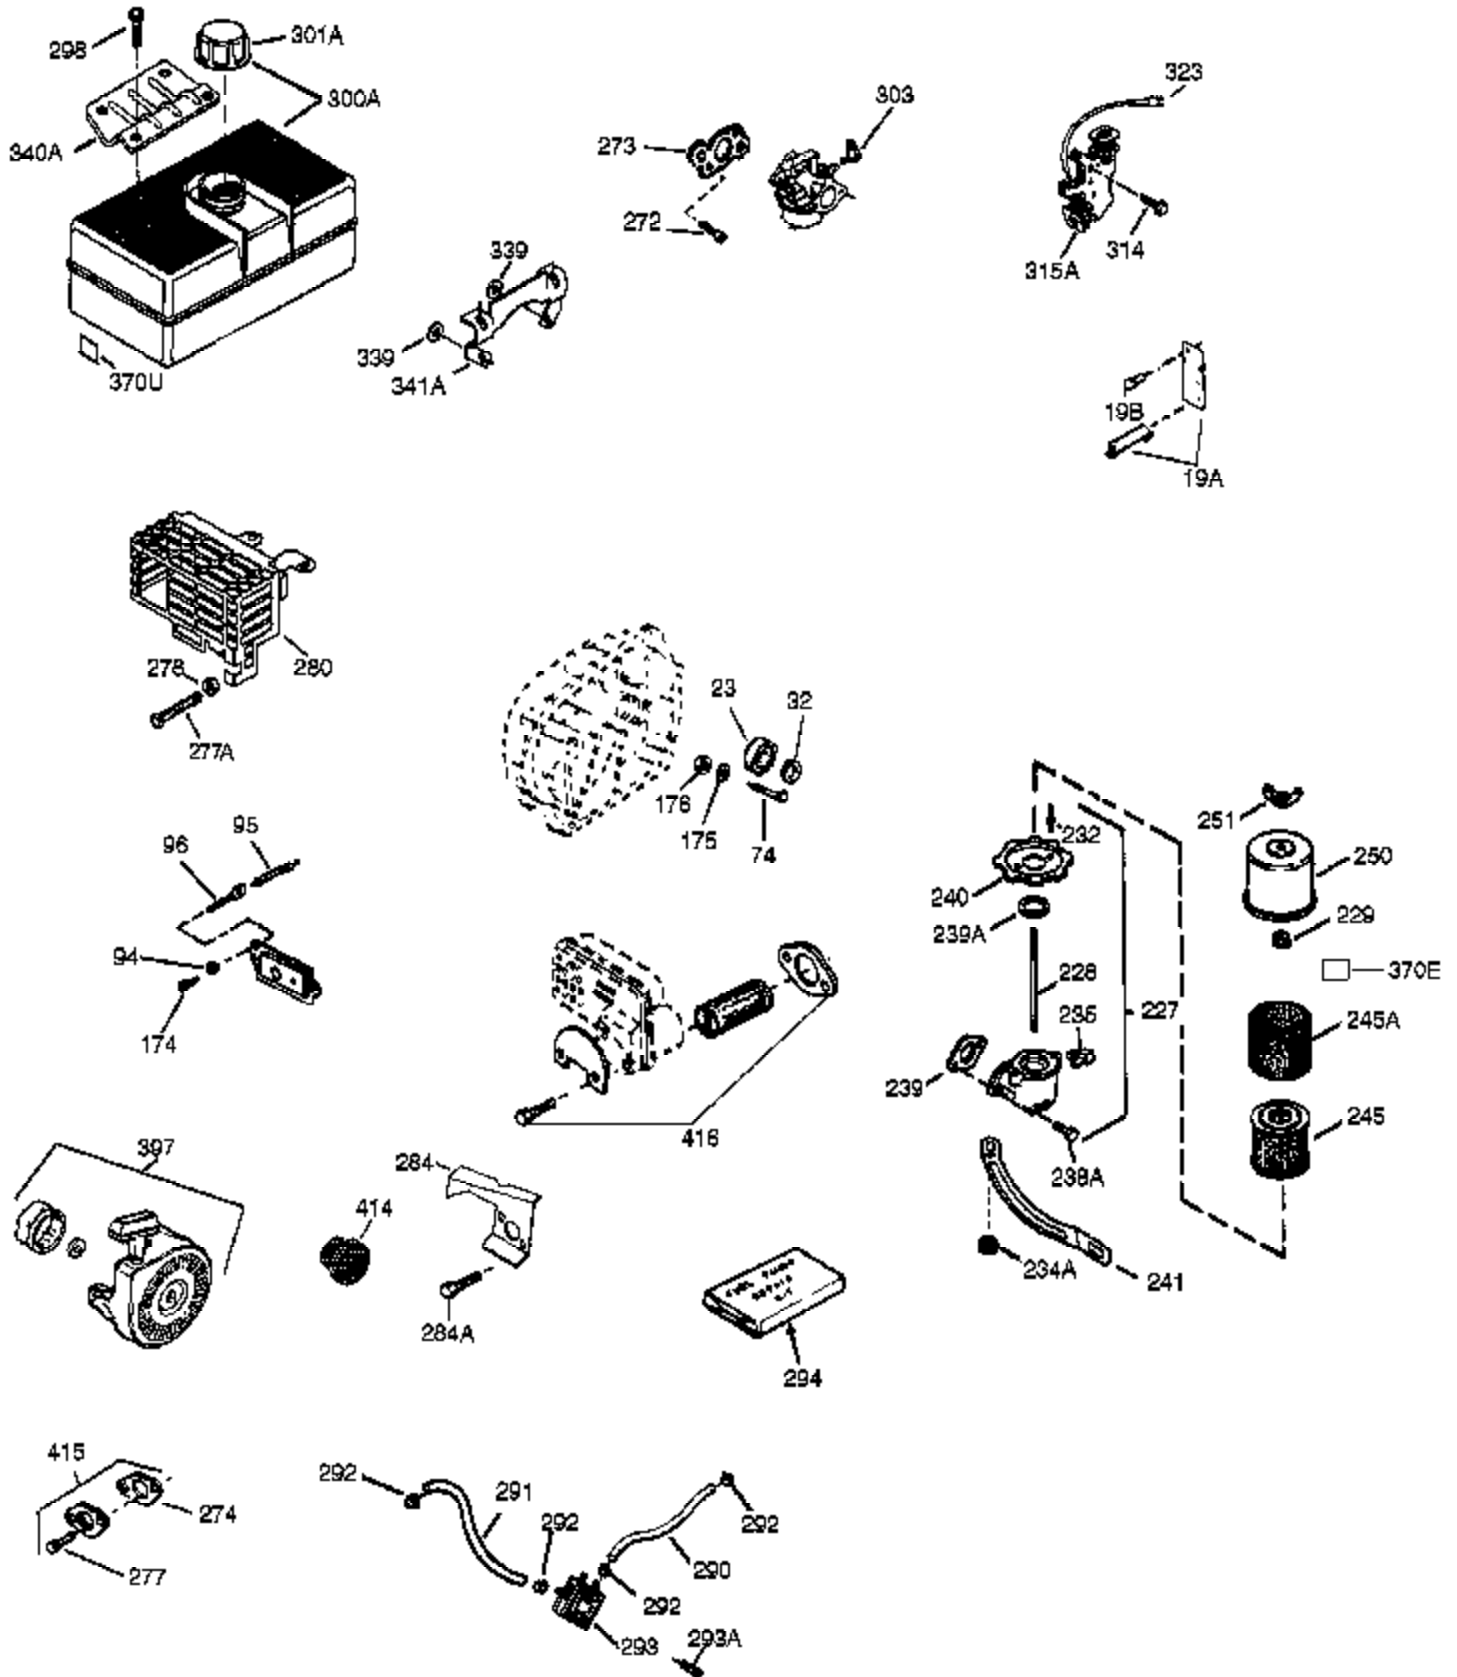

Ref #	Part Number	Qty	Description
342	650561	1	Screw, 1/4-20 x 19/32"
361	650990	4	Screw, Torx T-30, 1/4-20 x 15/32"
370K	36695	1	Starter Decal
370G	35274	1	Instruction Decal
380	640112	1	Carburetor (Incl. 184)
390	590746	1	Rewind Starter (NOTE: This engine could have been built with 590704 starter).
395	36680	1	Electric Starter Motor (12 Volt)
400	36452B	1	* Gasket Set (Incl. items marked PK in notes) Incl. part #'s 27272A (1), 27896A (2), 27915A (1), 29673 (1), 33263 (1), 33629 (1), 34698A (1), 35262A (1), 35317 (1), 36451 (1)
420	730225A	1	SAE 30 4-Cycle Engine Oil (Quart)