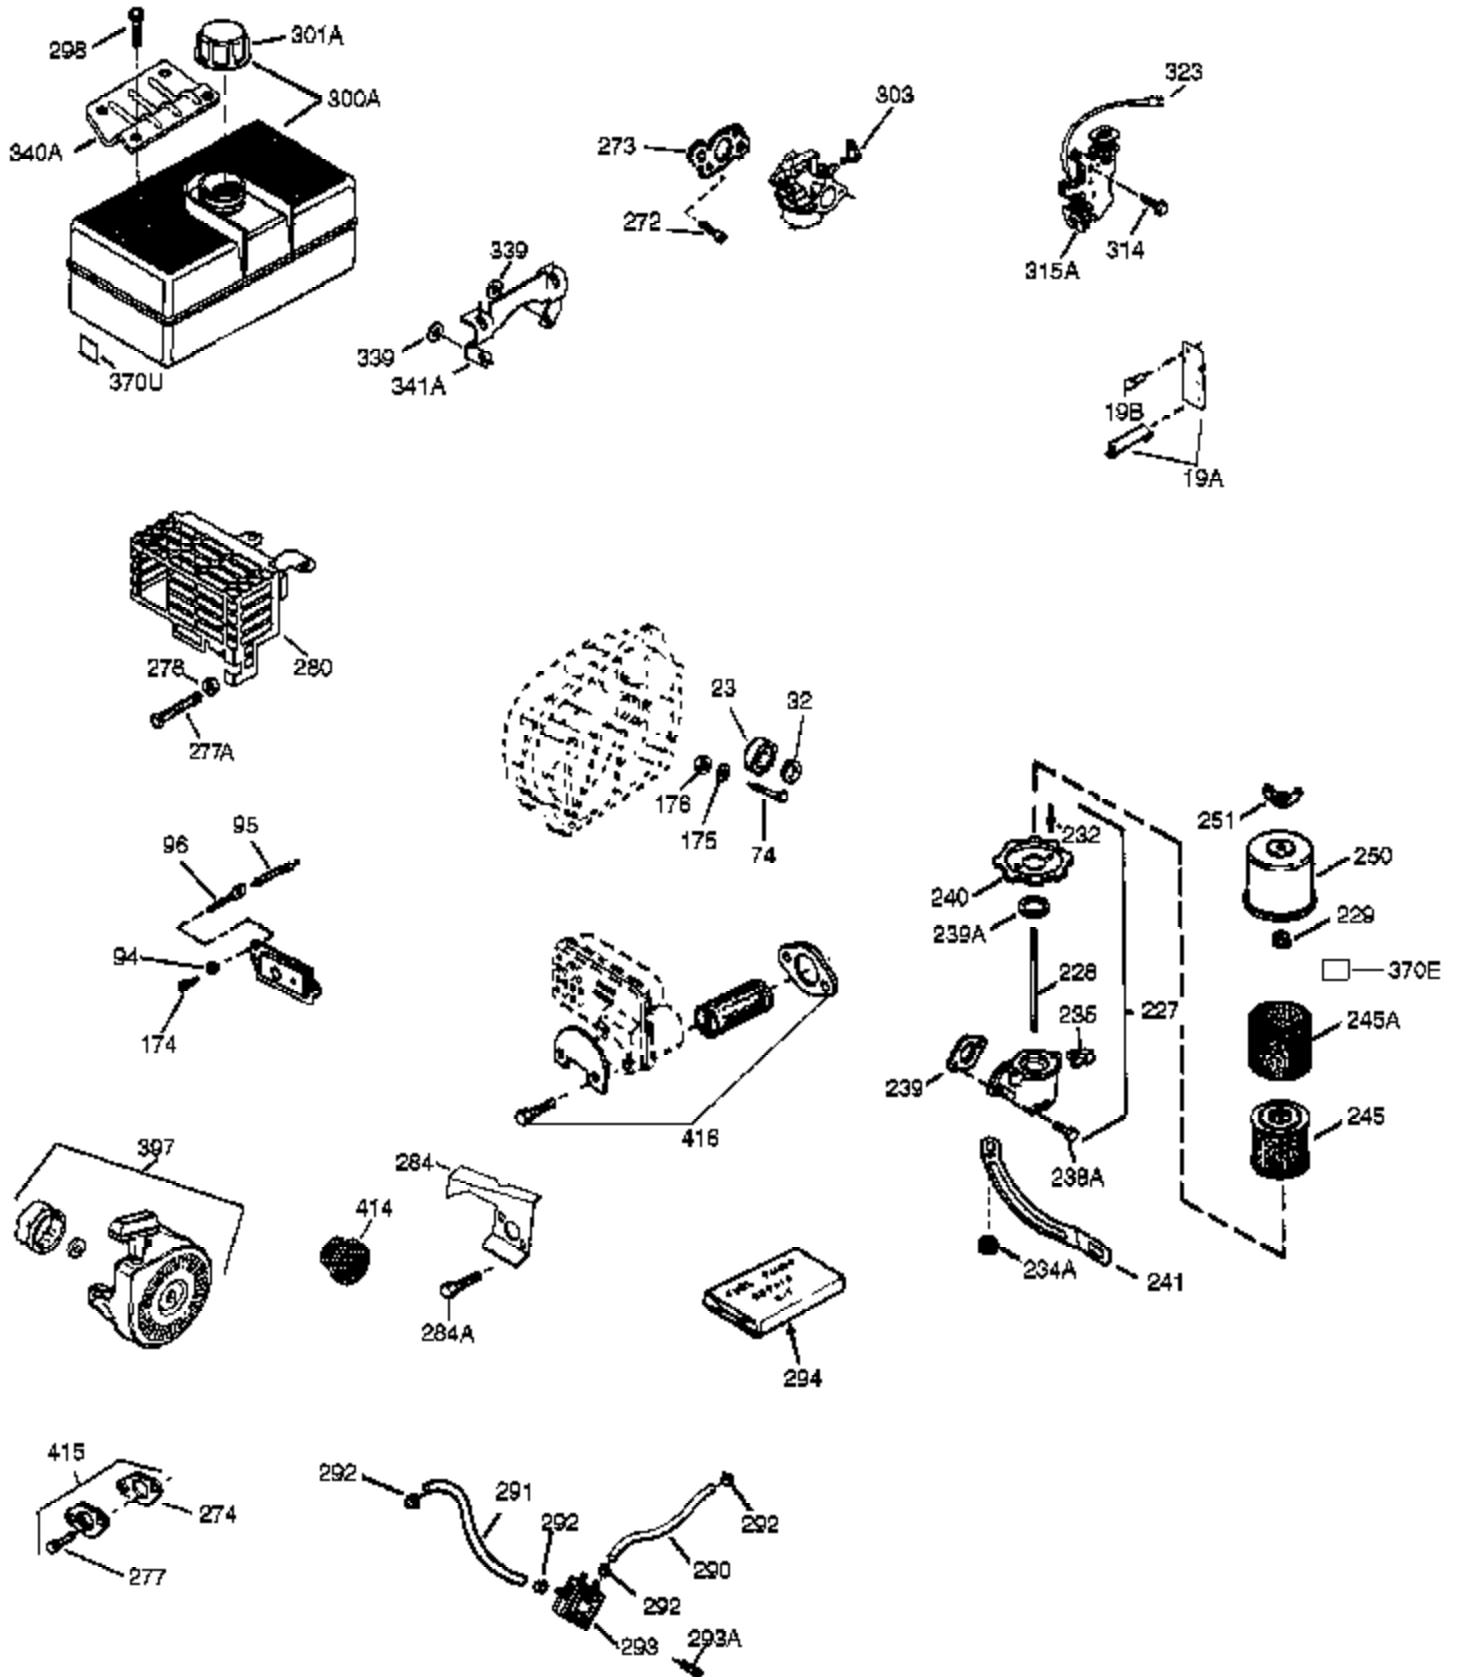

Ref #	Part Number	Qty	Description
94	651016	1	Lock Nut, 10-32
95	30886A	1	R.P.M. Adjusting Bolt
96	30845A	1	R.P.M. Adjusting Bolt
174	650128	2	Screw, 10-24 x 1/2"
239	27272A	1	* Air Cleaner Gasket
240	37104	1	Air Cleaner Body
245	33268	1	Air Cleaner Filter
250	33269A	1	Air Cleaner Cover
251	37444	1	Wing Nut, 1/4-20
277	650729	2	Screw, 5/16-18 x 3-3/16
291	30705	1	Fuel Line
292	26460	2	Fuel Line Clamp
311	35941	1	Oil Fill Plug (Incl. 312)
416	34479A	1	Spark Arrestor Kit (Optional)