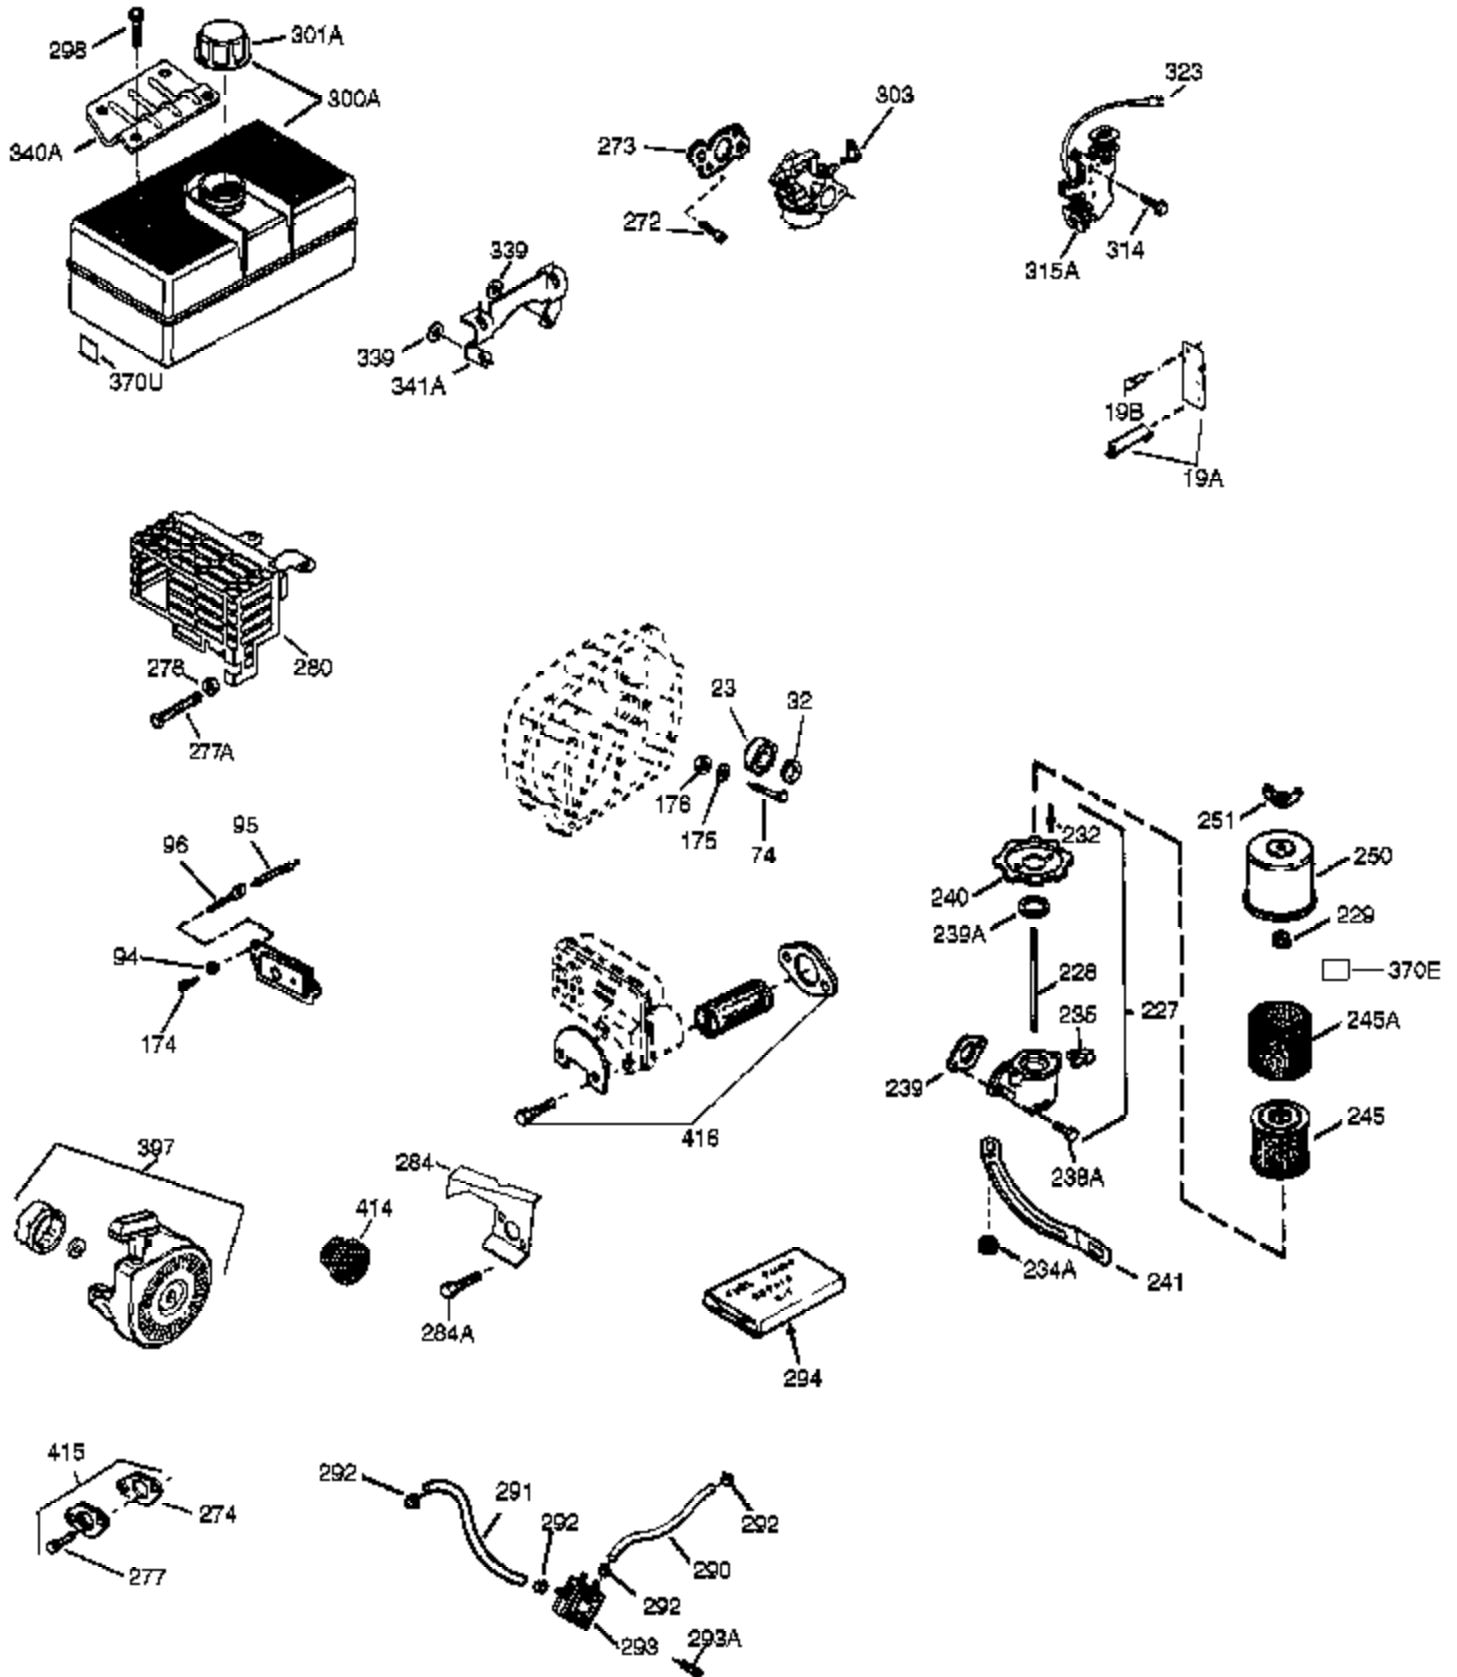

Ref #	Part Number	Qty	Description
342	650561	1	Screw, 1/4-20 x 19/32"
361	650990	4	Screw, Torx T-30, 1/4-20 x 15/32"
364	33377	1	Carburetor Cover Bracket
370K	36695	1	Starter Decal
370G	35274	1	Oil Instruction Decal
380	640108	1	Carburetor (Incl. 184)
390	590746	1	Rewind Starter (NOTE: This engine could have been built with 590704 starter.)
395	36680	1	Electric Starter Motor (12 Volt)
400	36452A	1	* Gasket Set (Incl. items marked PK in notes) Incl. part #'s 27272A (1), 27896A (2), 27915A (1), 29673 (1), 33263 (1), 33629 (1), 34698A (1), 35262 (1), 35317 (1), 36451 (1)
420	730225	1	SAE 30 4-Cycle Engine Oil (Quart)