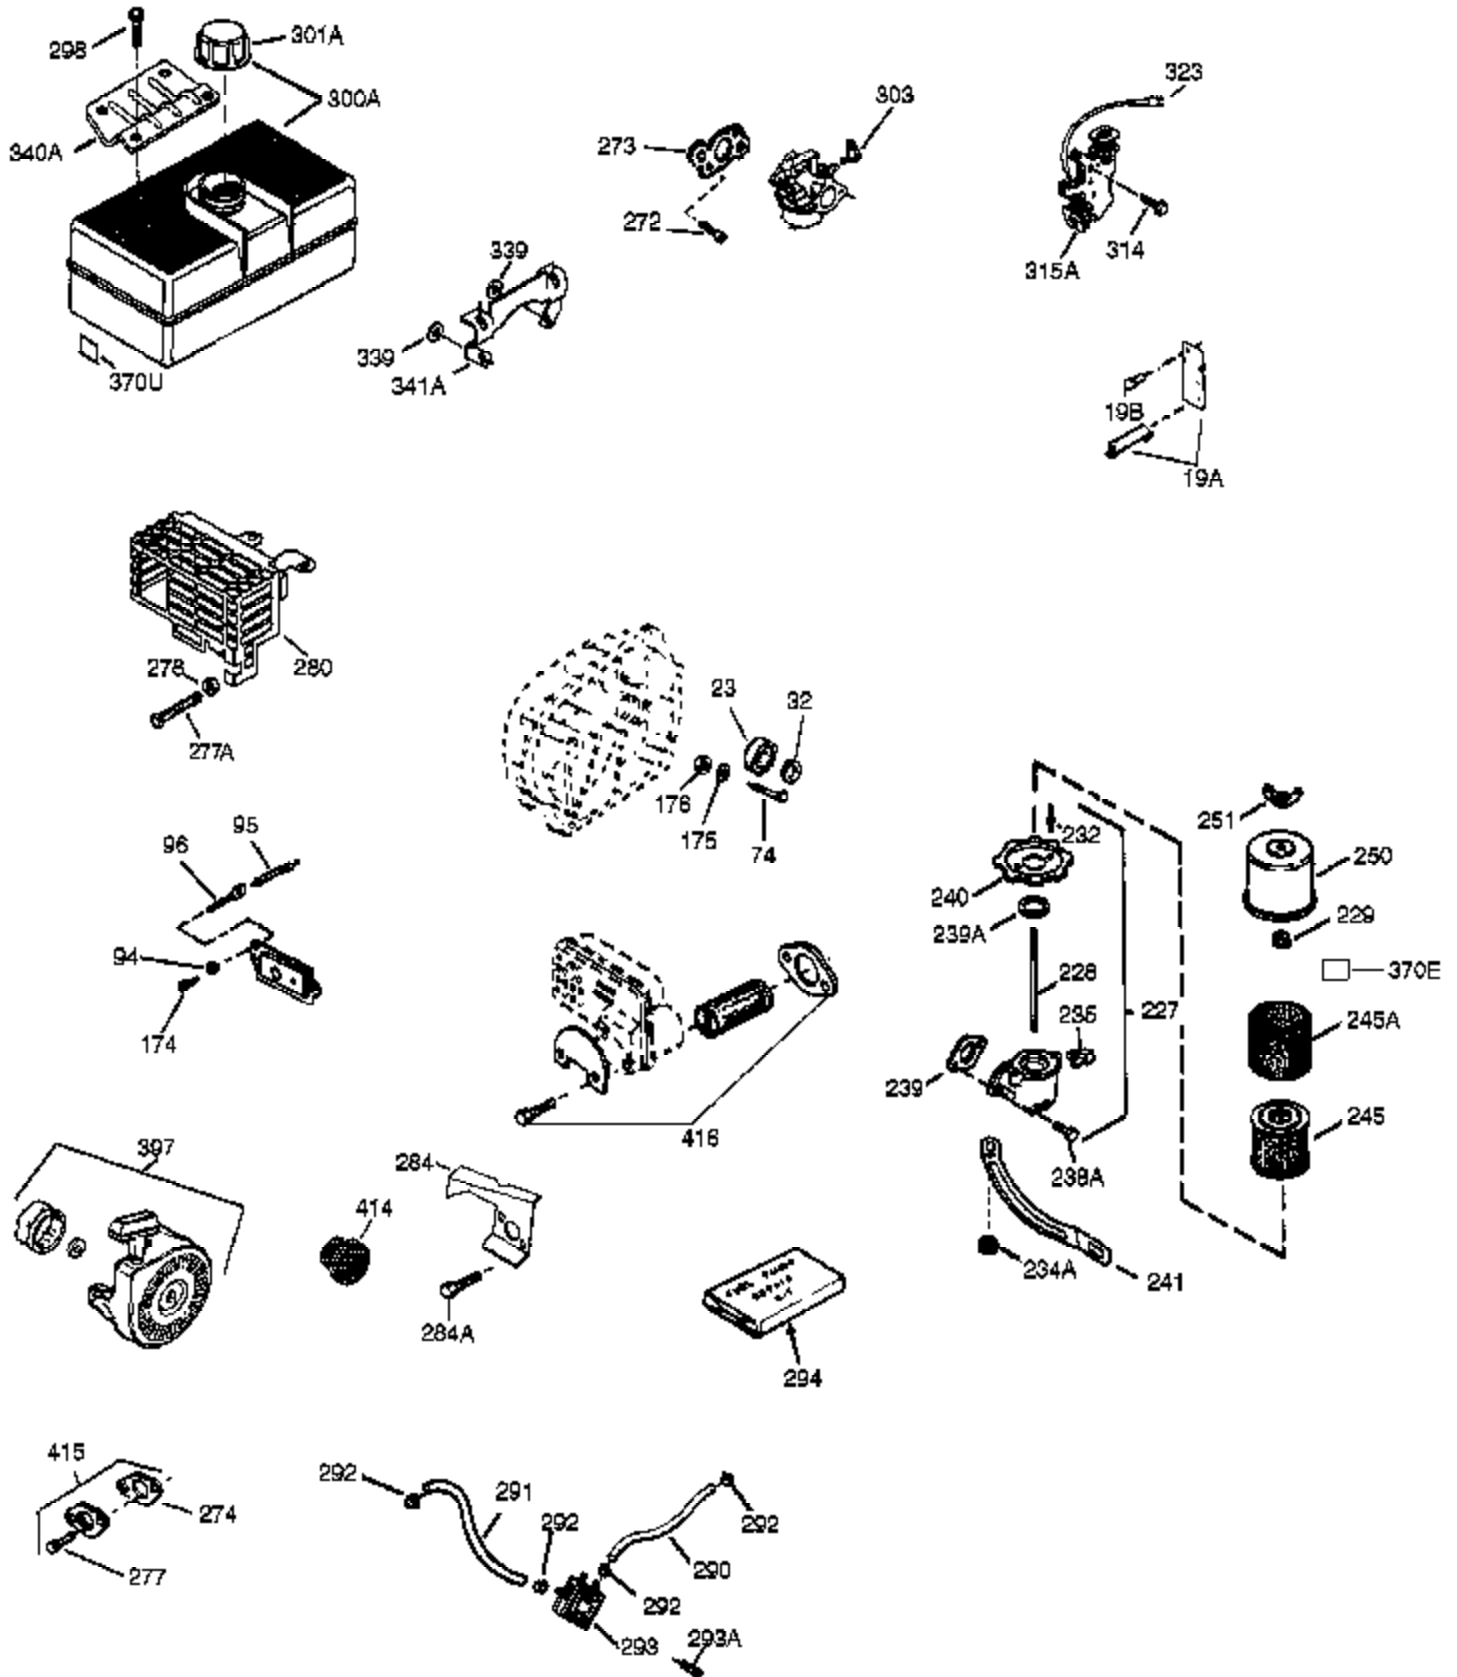

Ref #	Part Number	Qty	Description
94	651016	1	Lock Nut, 10-32
95	30886A	1	Extension Spring
96	30845A	1	R.P.M. Adjusting Bolt
174	650128	2	Screw, 10-24 x 1/2"
227	35044	1	Air Cleaner Elbow (Incl. 228,232,239A & 240)
228	650851	1	Stud, 1/4-20 x 8.1
229	650852	1	Nut, 1/4-20
232	0	2	Pop Rivet (Purchase Locally)
235	30675	1	Air Cleaner Elbow Fitting
238A	650163	2	Screw, 10-32 x 7/8"
239	27272A	1	* Air Cleaner Gasket
239A	34698A	1	* Air Cleaner Gasket
241A	37279	1	Air Cleaner Bracket
245	34700A	1	Air Cleaner Filter
245A	34703	1	Air Cleaner Filter
250	37278	1	Air Cleaner Cover
251	650886	1	Wing Nut, 1/4-20
277	650729	2	Screw, 5/16-18 x 3-3/16
290	30705	1	Fuel Line
292	26460	2	Fuel Line Clamp
370E	37293	1	Air Cleaner Decal
416	34479A	1	Spark Arrestor Kit (Optional)