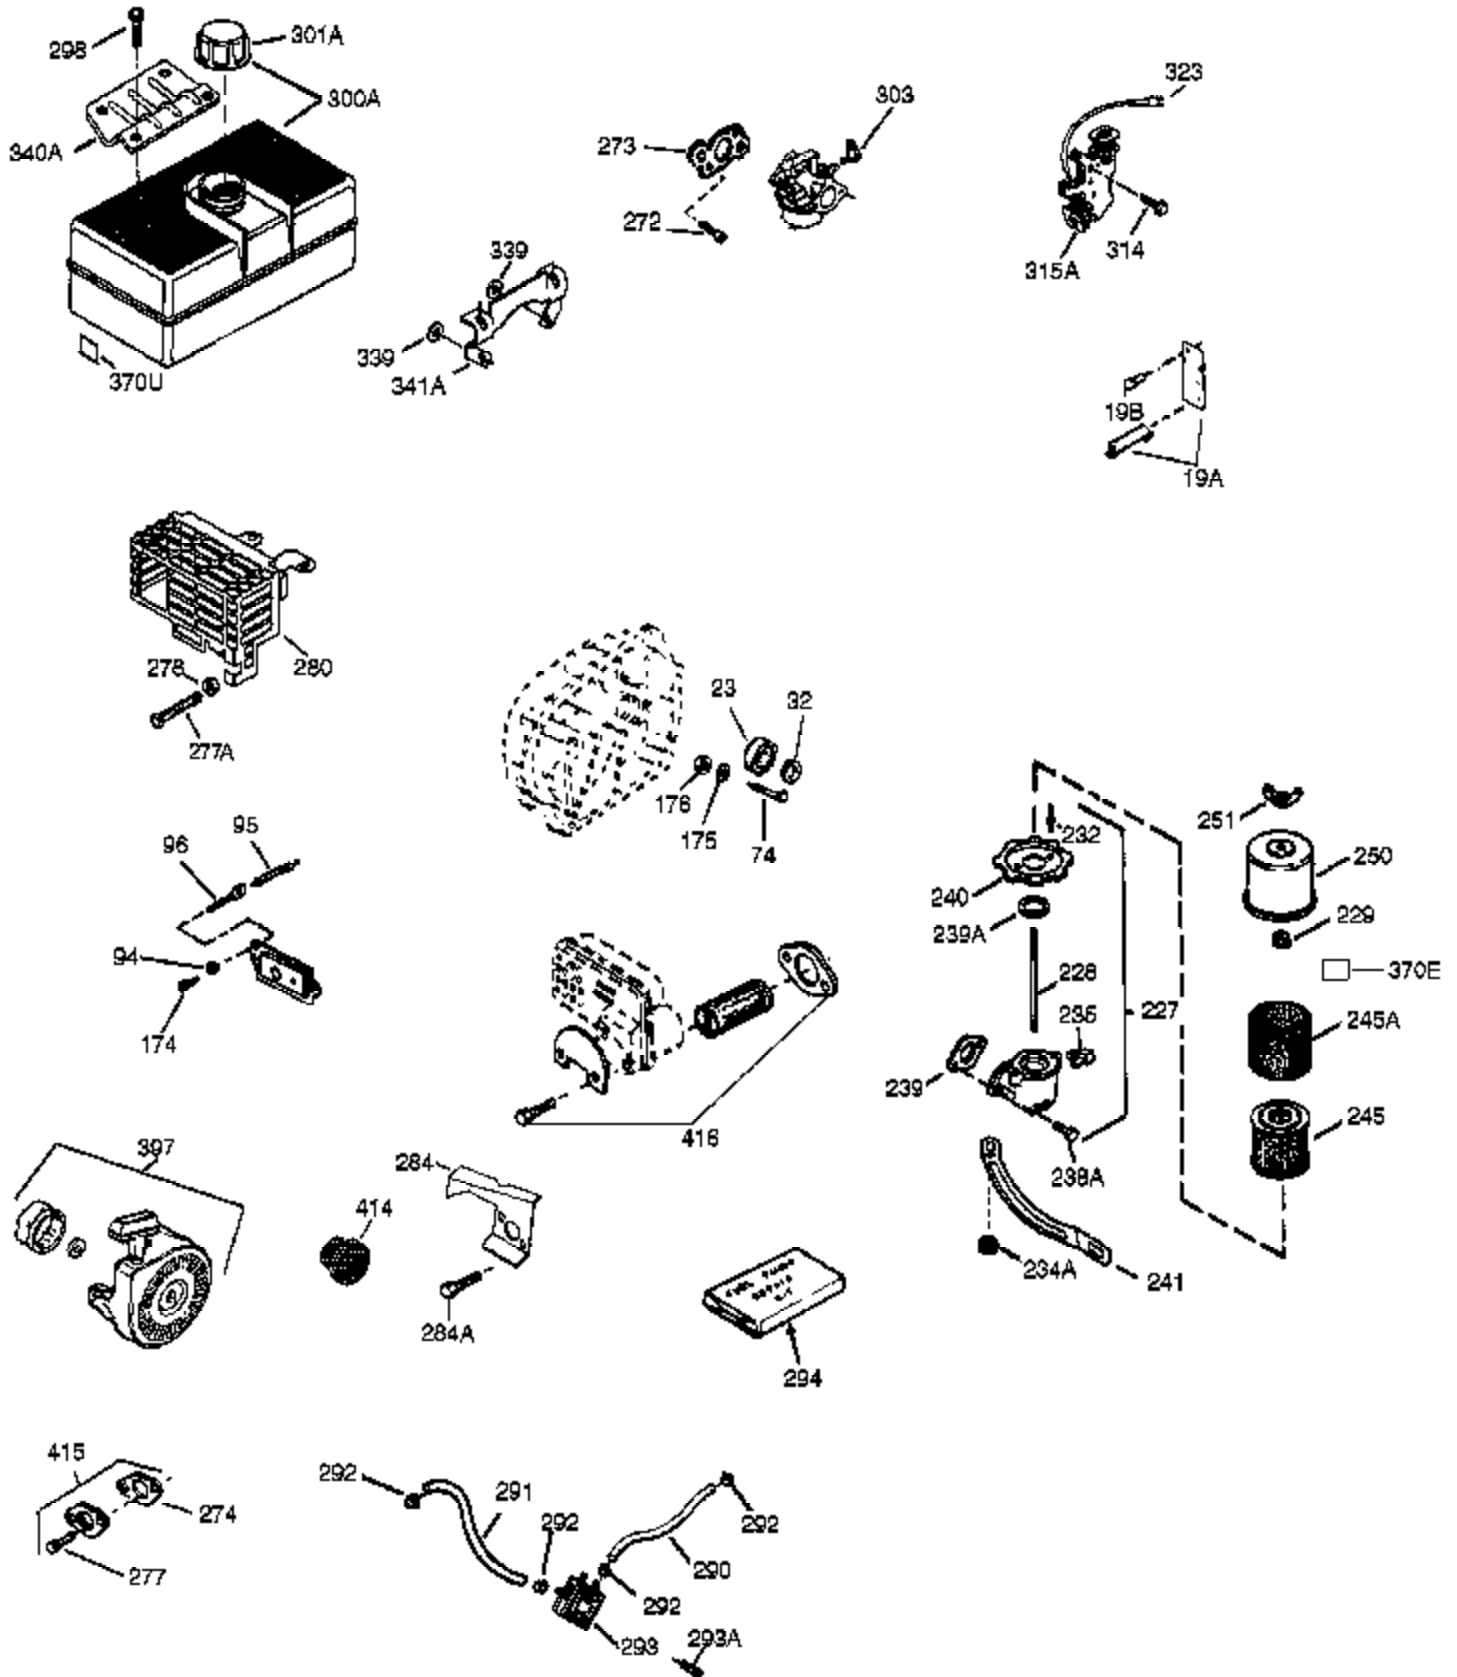

Ref #	Part Number	Qty	Description
94	651016	1	Lock Nut, 10-32
95	30886A	1	Extension Spring
96	30845A	1	R.P.M. Adjusting Bolt
174	650128	2	Screw, 10-24 x 1/2"
238	28820	2	Screw, 10-32 x 1/2"
239	27272A	1	* Air Cleaner Gasket
240	37104	1	Air Cleaner Bracket
245	33268	1	Air Cleaner Filter
250	33269A	1	Air Cleaner Cover
251	650513	1	Wing Nut, 1/4-20
277	650729	2	Screw, 5/16-18 x 3-3/16
290	30705	1	Fuel Line
292	26460	2	Fuel Line Clamp
416	34479A	1	Spark Arrestor Kit (Optional)
900	0		Replacement Engine None
900	0	1	Replacement Short Block 756282C, order from 71-999