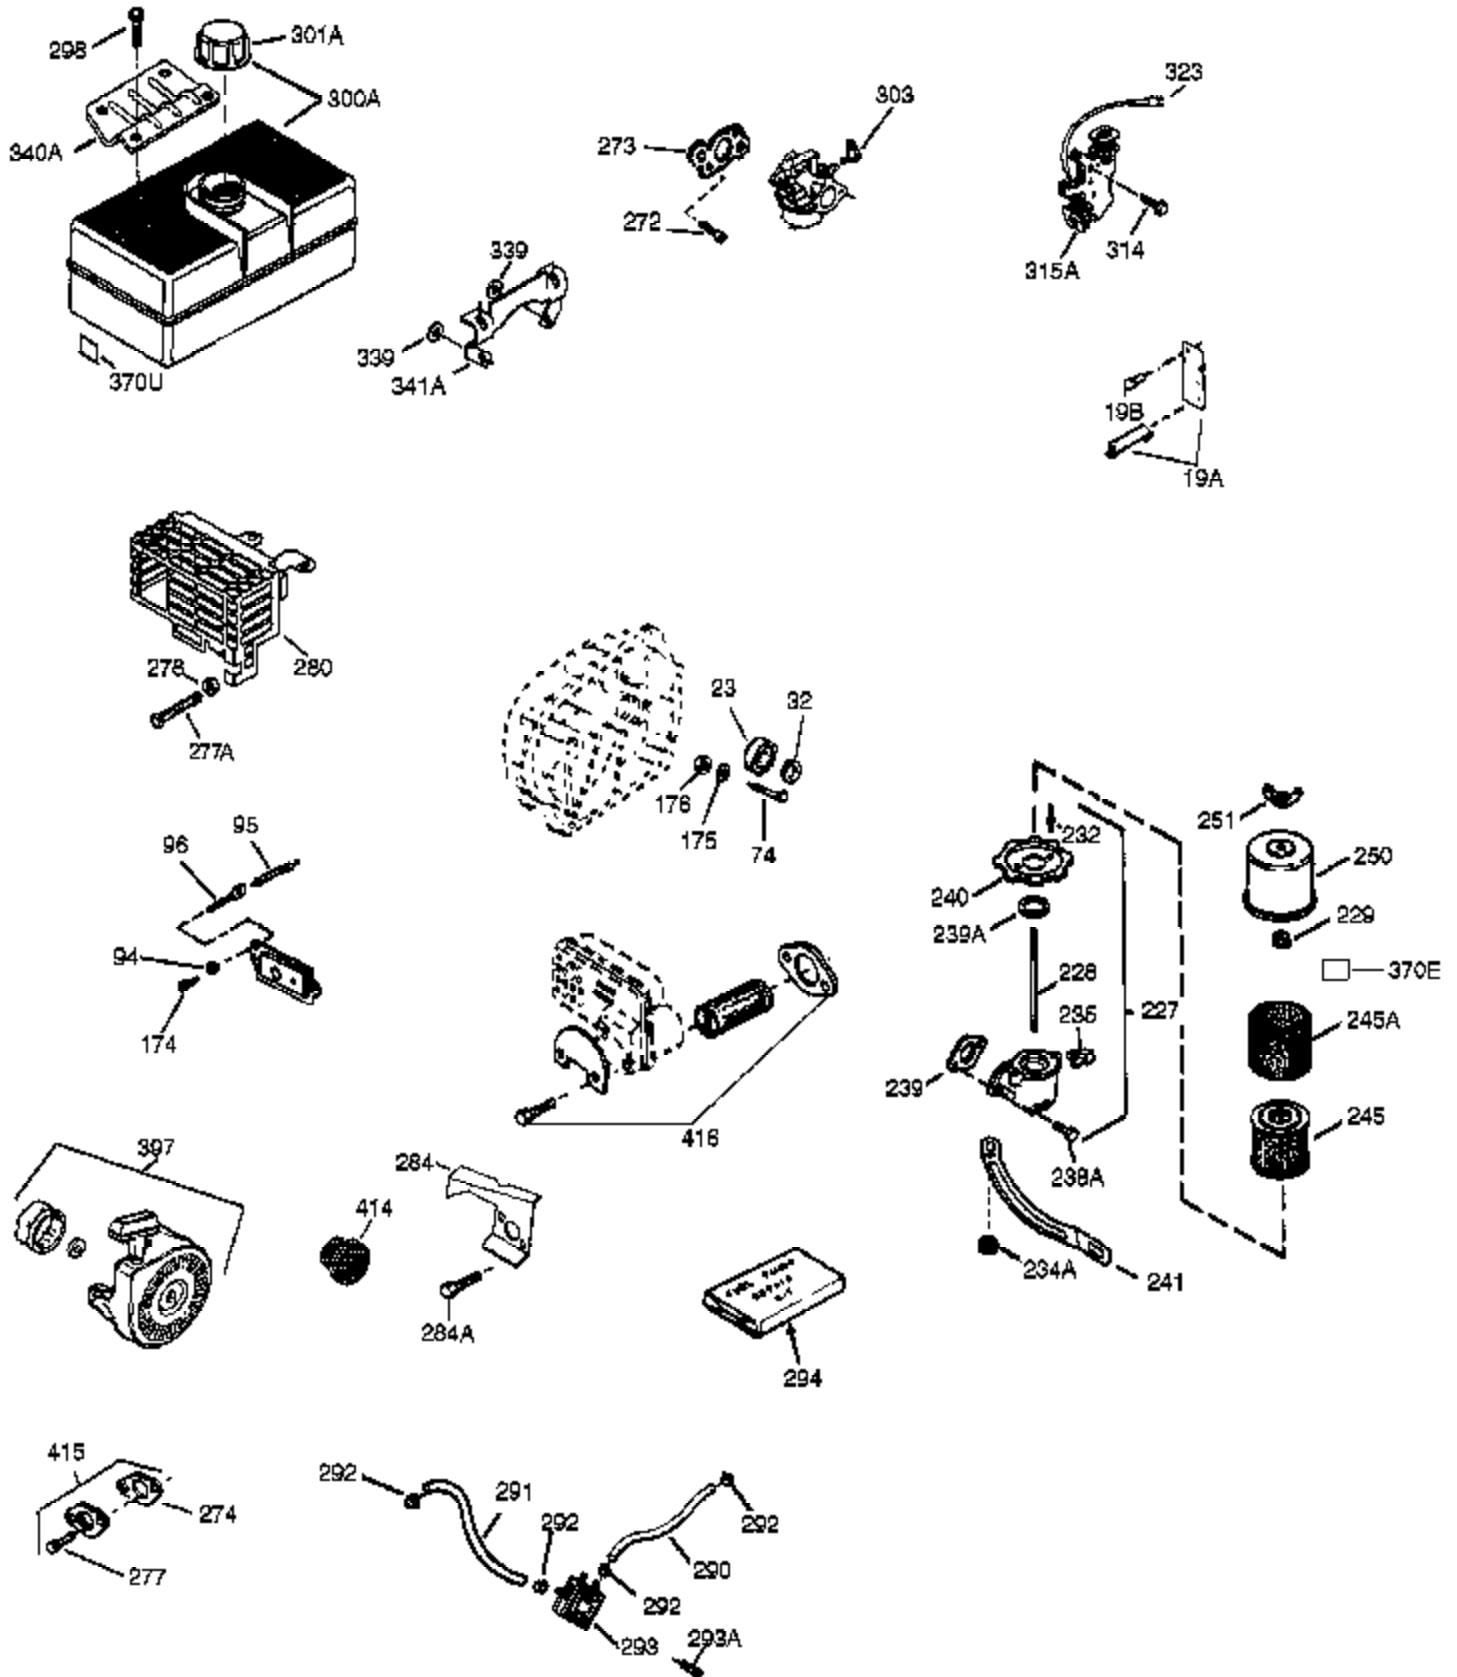

Ref #	Part Number	Qty	Description
174	650128	2	Screw, 10-24 x 1/2"
238	28820	2	Screw, 10-32 x 1/2"
239	27272A	1	* Air Cleaner Gasket
240	33266	1	Air Cleaner Bracket
245	33268	1	Air Cleaner Filter
250	33269A	1	Air Cleaner Cover
251	37444	1	Wing Nut, 1/4-20
277	650729	2	Screw, 5/16-18 x 3-3/16"
290	30962	1	Fuel Line
292	26460	2	Fuel Line Clamp
298	650665	2	Screw, 1/4-15 x 3/4"
314	650873	2	Screw, 1/4-20 x 3/4"
323	610922	1	Terminal