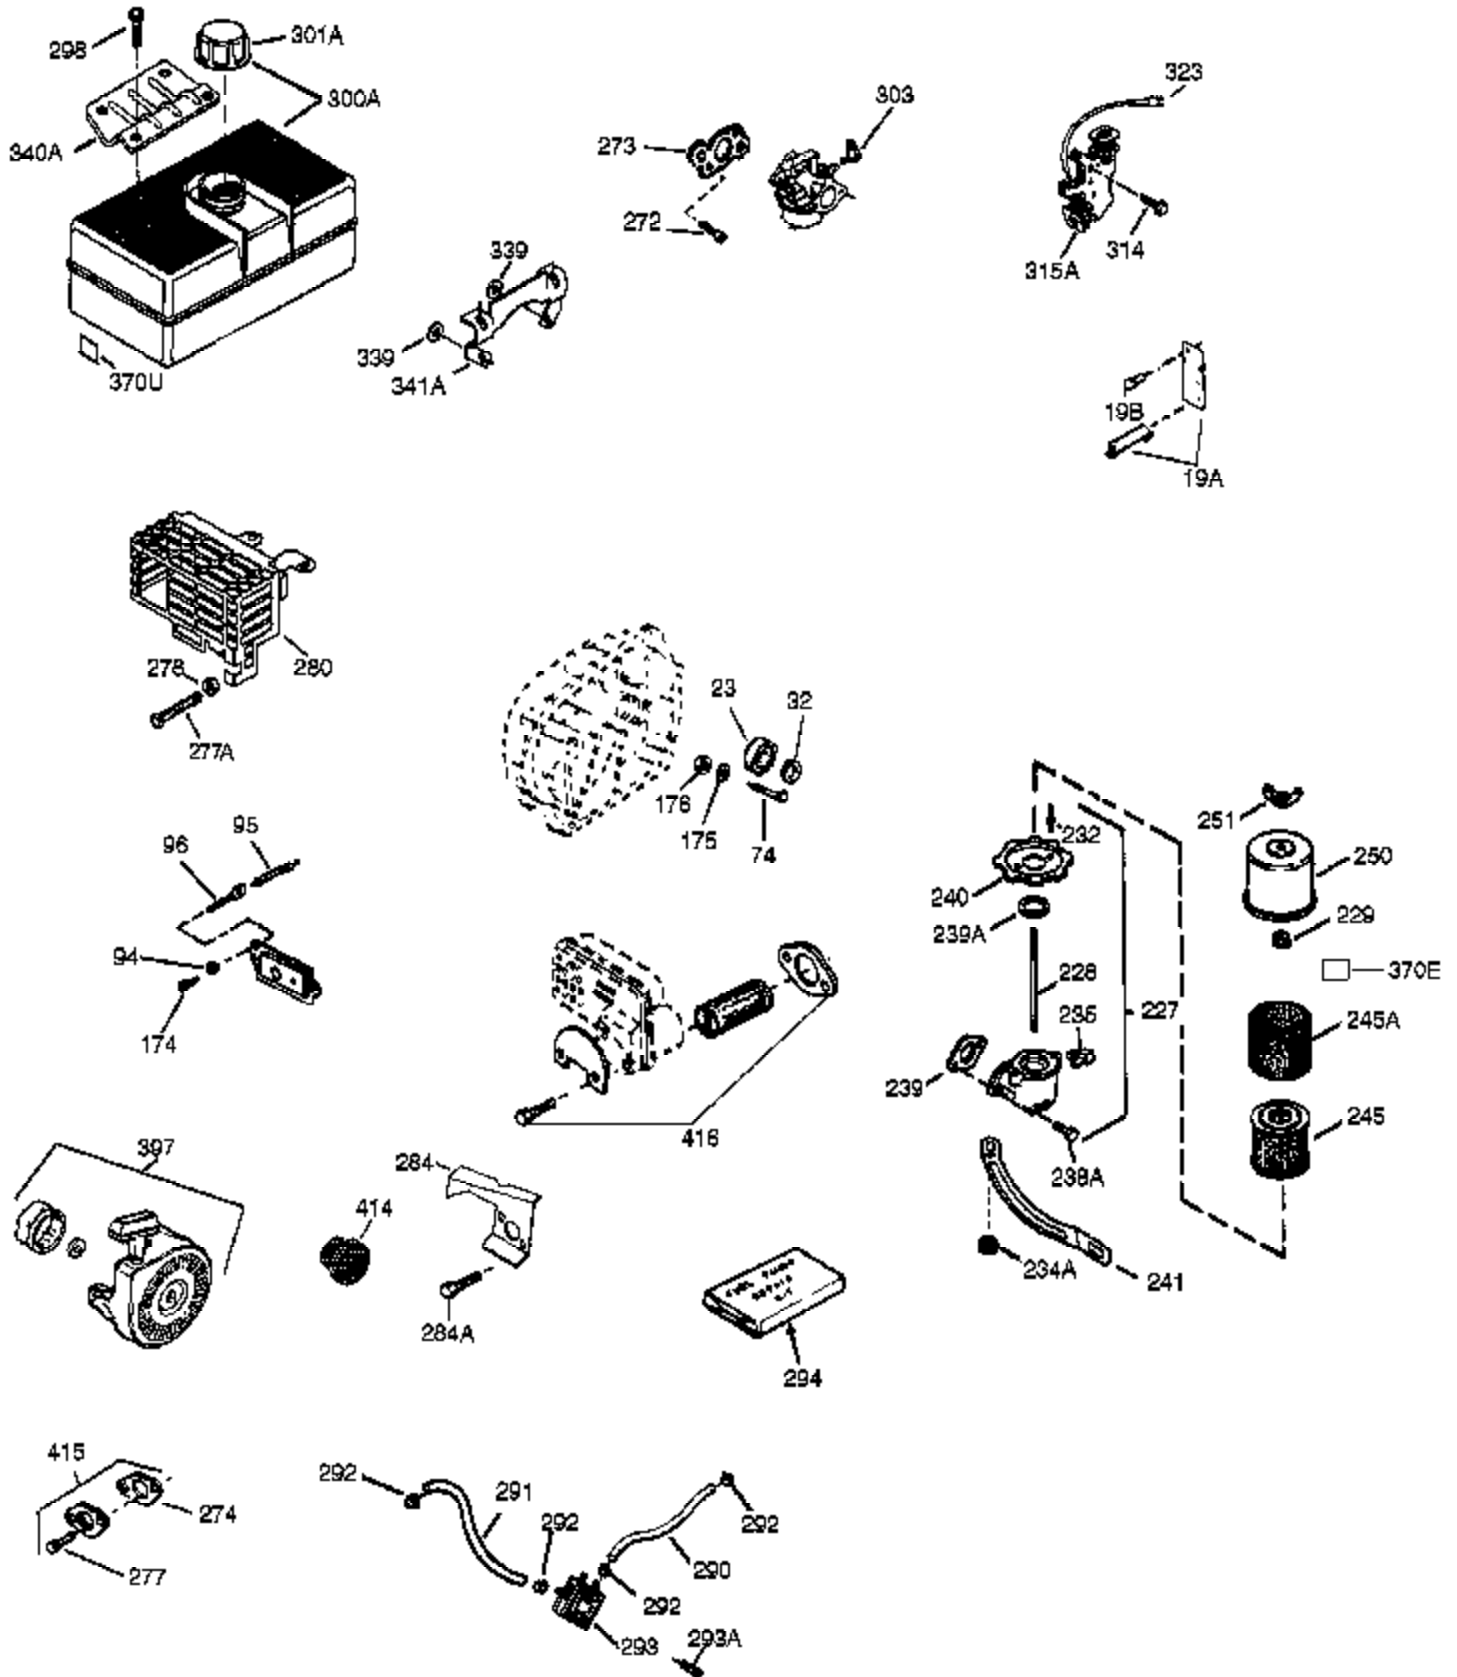

Ref #	Part Number	Qty	Description
174	650128	2	Screw, 10-24 x 1/2"
238	28820	2	Screw, 10-32 x 1/2"
239	27272A	1	* Air Cleaner Gasket
240	37104	1	Air Cleaner Bracket
245	33268	1	Air Cleaner Filter
245A	35881	1	Air Cleaner Filter
250	33269A	1	Air Cleaner Cover
251	650513	1	Wing Nut, 1/4-20
277	650729	1	Screw, 5/16-18 x 3-3/16"
290	29774	1	Fuel Line
291	30705	1	Fuel Line
292	26460	4	Fuel Line Clamp
298	650665	2	Screw, 1/4-15 x 3/4"
370J	35703	1	Throttle Decal