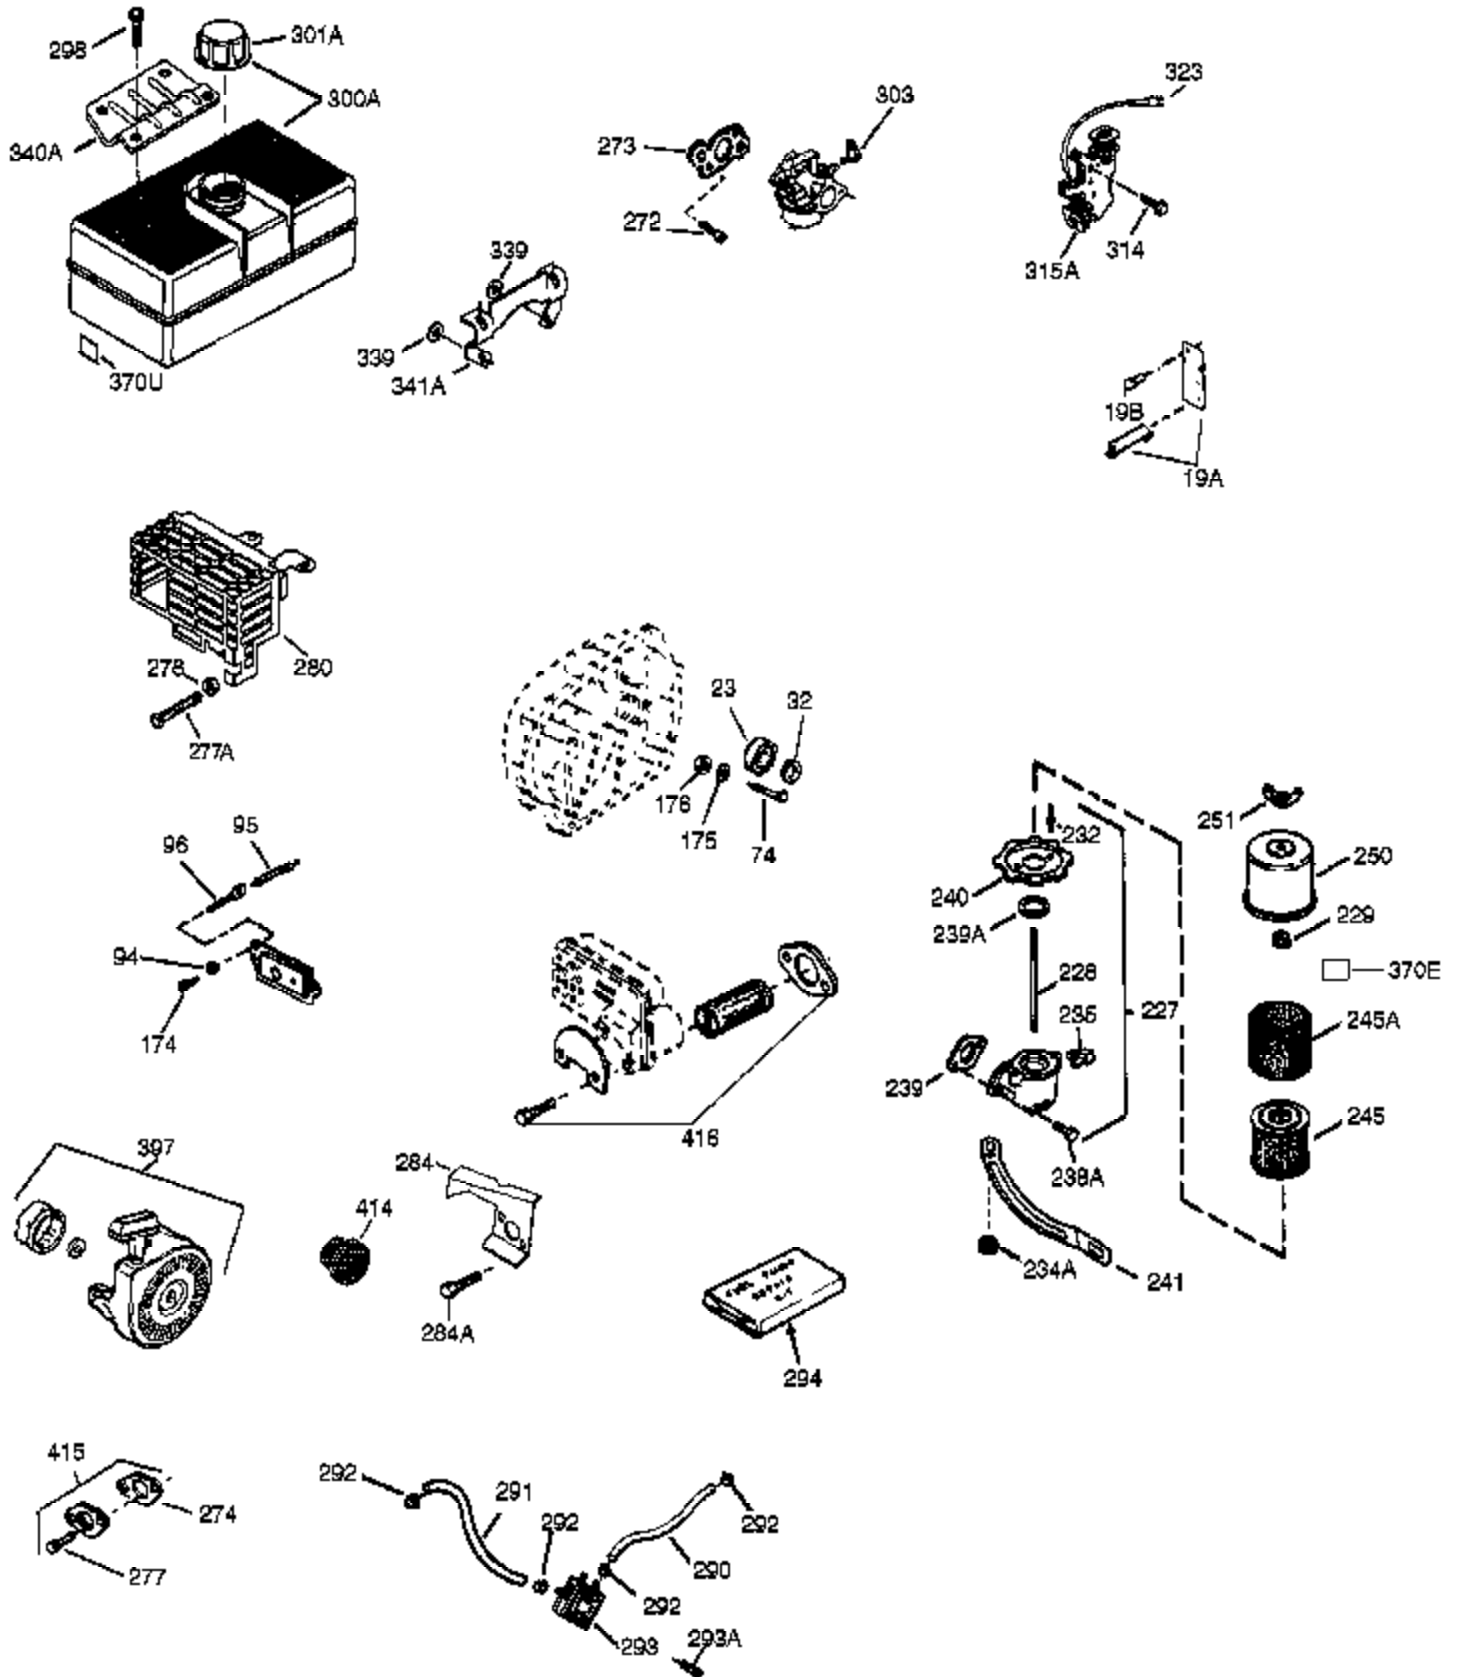

Ref #	Part Number	Qty	Description
23	33627	1	Ball Bearing
32	33628	1	Washer
74	31855	2	Bearing Retainer
174	650128	2	Screw, 10-24 x 1/2"
175	650778	2	Lock Washer
176	650580	2	Lock Nut 10-24
239	27272A	1	* Air Cleaner Gasket
240	33266	1	Air Cleaner Bracket
245	33268	1	Air Cleaner Filter
245A	35881	1	Air Cleaner Filter
250	33269A	1	Air Cleaner Cover
251	37444	1	Wing Nut, 1/4-20
277	650729	2	Screw, 5/16-18 x 3-3/16"
290	29774	1	Fuel Line
291	30705	1	Fuel Line
292	26460	4	Fuel Line Clamp
298	650665	2	Screw, 1/4-15 x 3/4"