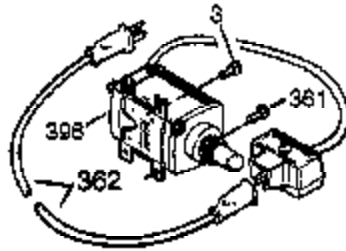

OPTIONAL 110-120 VOLT
STARTER MOTOR KIT